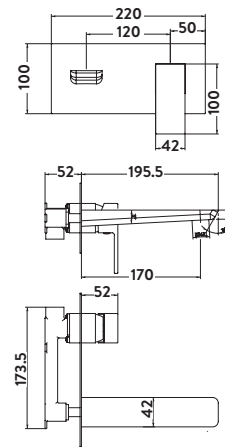

Wall Mounted Bath and Basin Mixers