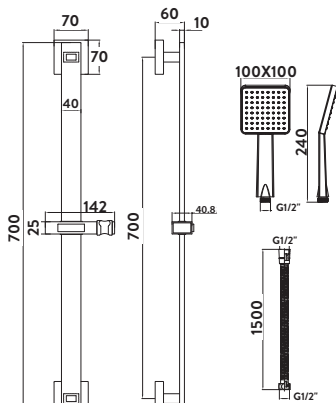

Traditional Riser Rail Kit

£161.00

RISERKIT003

Middleton Slide Rail Kit

£63.00

RISERKIT005

Adjustable mounting brackets

Pivoting wall brackets