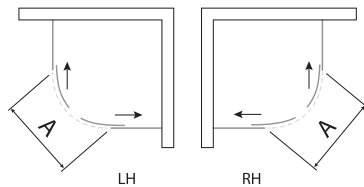

DOUBLE DOOR QUADRANT

S6 SHOWER ENCLOSURES

- > Up to 6mm thick toughened safety glass
- > 1850mm tall
- > Universal design for left or right hand openings
- > Acqua shield glass treatment
- > Lifetime guarantee
- > Smooth sliding action
- > Large adjustment for out of true walls and easy installation
- > 550mm radius

Size	Width mm	Opening Size (A)	Price Inc VAT	Code
800 x 800	770 - 790mm	400mm	£377.34	S6-GLASS001
900 x 900	870 - 890mm	530 mm	£377.34	S6-GLASS002
900 x 760	870 - 890mm 730 - 750mm	430 mm	£377.34	S6-GLASS003
1000 x 800	970 - 990mm 770 - 790mm	470mm	£419.20	S6-GLASS004
1200 x 800	1170 - 1190mm 770 - 790mm	470mm	£448.00	S6-GLASS005
1200 x 900	1170 - 1190mm 870 - 890mm	530mm	£452.00	S6-GLASS006