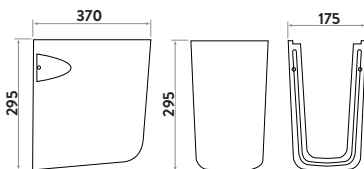

Semi Pedestal

Back to Wall Toilet

Basin & Pedestal

MIDDLETON

RIMLESS

Middleton Rimless Open Back Pan, Including Cistern & Soft Close Seat

360w x 780h x 590d
 Roughing-In 212mm
 Side Clearance 115mm

MIDDLETON-OPENPAN	Open Back Pan	£193.00
MIDDLETON-CISTERN	Cistern inc Fittings	£94.00
999-SEAT-SLIM	Soft Close Seat	£56.00
Combined		£343.00