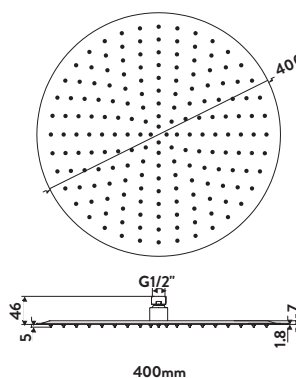

400mm

Chrome Round Shower Heads

SH002	Round Fixed Head 200mm	£54.00
SH005	Round Fixed Head 300mm	£108.00
SH008	Round Fixed Head 400mm	£123.00

Operating Pressure 0.2 Bar

Black Round Shower Heads

BLACK013ORB	Round Fixed Head 200mm	£54.00
BLACK014ORB	Round Fixed Head 300mm	£108.00

Operating Pressure 0.2 Bar