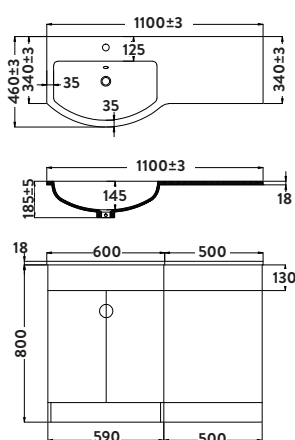

Space P Shape Vanity Pack RIGHT Gloss White

P-WCUNIT-WTE P Shaped WC Unit	£220.00
P-BASIN-RIGHT P Shaped Polymarble Basin	£320.00
P-1100-VANITY P Shaped Basin Unit	£441.00
Combined	£981.00