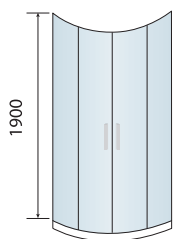

DOUBLE DOOR QUADRANT

S8 SHOWER ENCLOSURES

- > Up to 8mm thick toughened safety glass
- > 1900mm tall
- > Concealed fixings
- > Acqua shield glass treatment
- > Lifetime guarantee
- > Smooth sliding action
- > Soft open buffers
- > Large adjustment for out of true walls and easy installation
- > 550mm radius

Size	Width mm	Opening Size (A)	Price Inc VAT	Code
800 x 800	770 - 790mm	425mm	£697.00	SCUD8Q
900 x 900	870 - 890mm	520 mm	£719.00	SCUD9Q