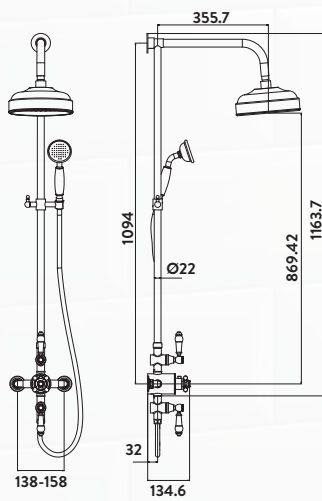

TRADITIONAL

Traditional Rigid Riser Shower with Fixed Head and Handset

£534.00

Code SHOWER006

Operating Pressure 0.5 Bar

- > Traditional raincan shower head
- > Period ceramic details on the handles and the valve body