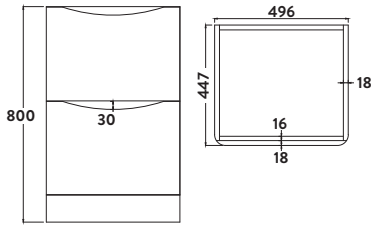

BELLA-900WALLCAB-DRIFTWOOD
 900mm Wall Cabinet £609.00

BELLA-COUNTERTOP-900-GWTE
 900mm Gloss Top £156.00

Combined £765.00

BELLA

BELLA 500 FLOOR CABINET WITH BASIN

High Gloss White

500w x 800h x 450d

PAINT-BELLA-500FLOORCAB-GWTE
500mm Floor Cabinet £472.00