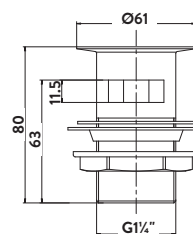

Black Round Slotted Sprung Basin Waste

£31.00

BLACK098

BASIN OVERFLOW COVER
COLOUR OPTIONS AVAILABLE

Page 329

UNSLOTTED BASIN WASTES