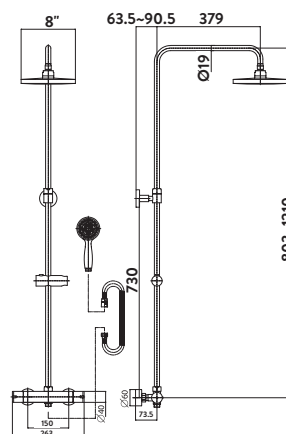

Chrome Round Rigid Riser Shower

£230.00

Code SK600

With adjustable rigid riser

Operating Pressure

0.5 Bar

- > 200mm ultra thin solid metal fixed shower head
- > Rubber easy clean soft rubber nozzles on main shower head and handset
- > Telescopic riser rail - **adjustable after installation**
- > Fully thermostatic valve
- > Multi-function shower handset with height adjustable holder