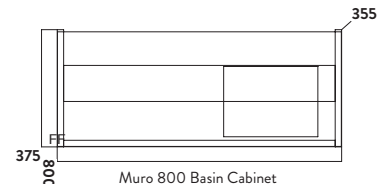

MURO

1 Muro Black Frame

Universal Frame
500 - 800mm Wide

MUROMONOFRAME £219.00

2 Black Overflow Insert

OVERFLOWSQ-BLACK £15.00

3 Muro 500 Basin Cabinet with Black Handles

500w x 375h x 355d

MURO-500BASINCAB-GWTE
500mm Basin Cabinet £388.00

MURO-500WHBASIN
500mm Basin £135.00

BLACK-500HANDLE
500mm Black Handle £40.00

Combined £563.00

3 Muro 600 Basin Cabinet with Black Handles

600w x 375h x 355d

MURO-600BASINCAB-GWTE
600mm Basin Cabinet £426.00

MURO-600WHBASIN
600mm Basin £158.00

BLACK-600HANDLE
600mm Black Handle £40.00

Combined £624.00

3 Muro 800 Basin Cabinet with Black Handles

800w x 375h x 355d

MURO-800BASINCAB-GWTE
800mm Basin Cabinet £500.00

MURO-800WHBASIN
800mm Basin £180.00

BLACK-800HANDLE
800mm Black Handle £40.00

Combined £720.00