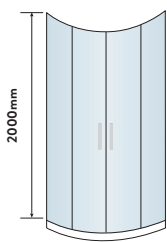

FRAMELESS OFFSET DOUBLE DOOR QUADRANT

S8 SHOWER ENCLOSURES

- > Up to 8mm thick toughened safety glass
- > 2000mm tall
- > Universal design for left or right hand openings
- > Concealed fixings
- > Acqua shield glass treatment
- > Lifetime guarantee
- > Smooth sliding action
- > Large adjustment for out of true walls and easy installation
- > 550mm radius

Size	Width mm	Opening Size (A)	Price Inc VAT	Code
1200 x 800	1165 - 1190mm 765 - 790mm	410mm	£838.00	SCUDFRAMELESS-128QD
1200 x 900	1165 - 1190mm 865 - 890mm	465 mm	£866.00	SCUDFRAMELESS-129QD