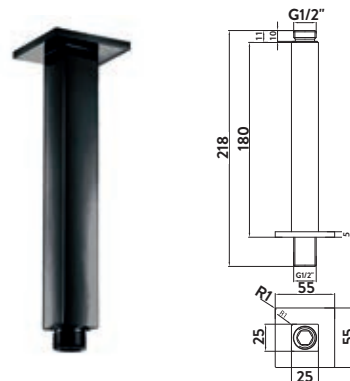

Black Square Shower Ceiling Arm

£71.00

BLACK009ORB	Operating Pressure 0.2 Bar