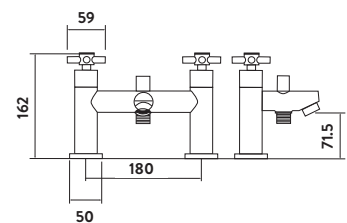

Bath Shower Mixer

£196.00

TAP133

Includes shower kit and wall bracket
Operating Pressure 0.5 Bar

Mono Basin Mixer

Basin Taps

Bath Taps

Bath Filler