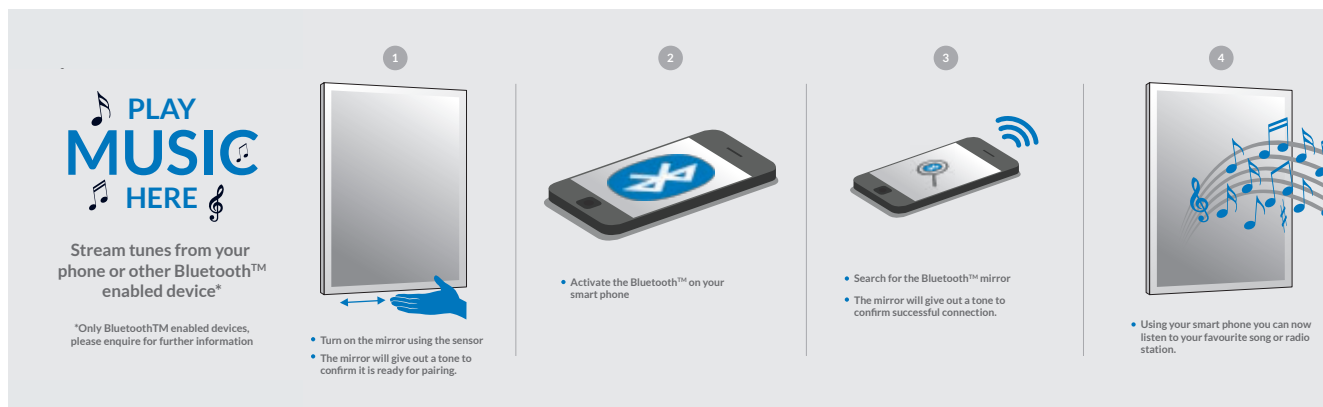

Mosca LED Mirror with Demister Pad and Shaver Socket 1200 x 600mm

£669.00

MIRROR003

MOSCA BLUETOOTH SPEAKER LED MIRROR

Demister pad

Bluetooth speaker

Mosca Bluetooth™ Speaker LED mirror

- > LED ambient mirror
- > Can be mounted landscape or portrait
- > Integrated shaver socket
- > Infrared on/off switch
- > In-built Bluetooth™ speakers
- > Demister pad