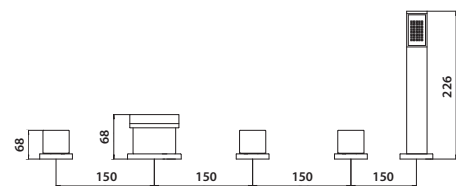

5 Hole Bath Shower Mixer

MONUMENT

Mono Basin Mixer

£123.00

TAP071

Provided with Push Waste
Operating Pressure 0.2 Bar

Bath Filler

£181.00