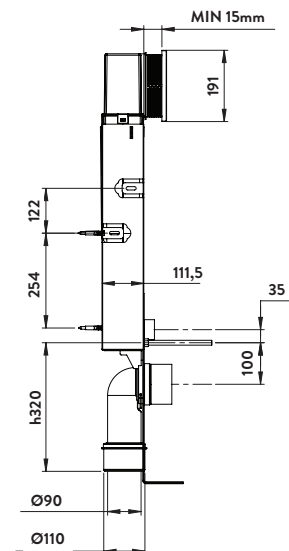

Black Flush Plate

£64.00

Code WCFRAME-BUTTON01

- > Only use with WC Frame