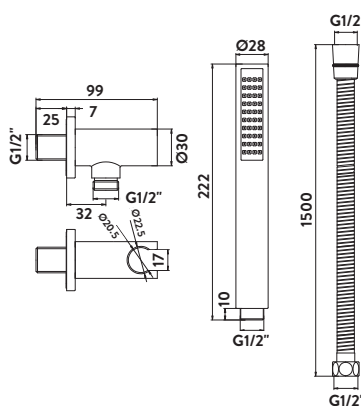

SHOWER ACCESSORIES

£64.00

OUTHOLDER001

Black Square Shower Outlet, Hose & Head

£64.00

BLACK019ORB

£56.00

OUTHOLDER002

Black Round Shower Outlet, Hose & Head

£56.00

BLACK018ORB

£22.00

HOSE001

Smooth Shower Hose 1.5 Metre Matt Black

£28.00

BLACK020

£45.00

OUT001

Black Square Outlet Elbow

£45.00

BLACK004ORB

Round Outlet Elbow

£27.00

OUT002

Black Round Outlet Elbow

£35.00

BLACK011ORB

£30.00

OUT003