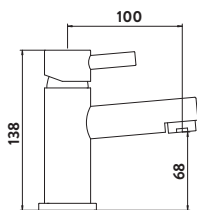

Mono Basin Mixer