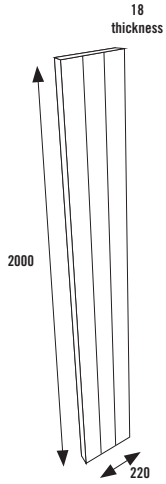

Avola Grey

Sonoma Oak

Supermatt Stone Grey

Price
£171.00

Price
£171.00

PLEASE BE AWARE CUTTING OF END PANELS AND PLINTHS MAY BE REQUIRED WHEN FITTING

END PANELS & PLINTHS

SLIMLINE TALL END PANEL