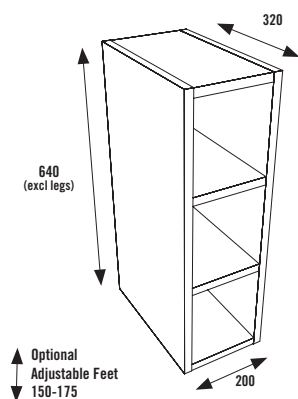

200 OPEN UNIT

Option to install Floor Standing or Wall Hung

CARCASS OPTIONS

Oak

Dark Grey

White

Total £175.00