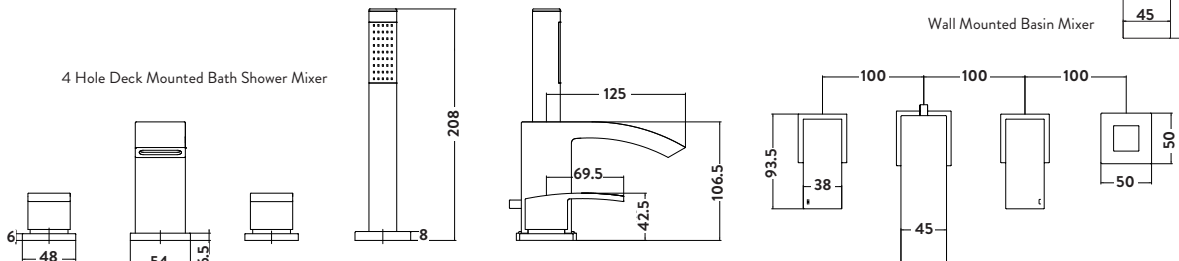

Mono Basin Mixer

Tall Mono Basin Mixer

Bath Filler

Bath Shower Mixer

4 Hole Deck Mounted Bath Shower Mixer

BASIN OVERFLOW COVER
COLOUR OPTIONS AVAILABLE
Page 329

DESCENT BLACK

Mini Mono Basin Mixer