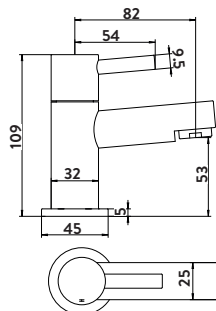

Basin Taps (Pair)