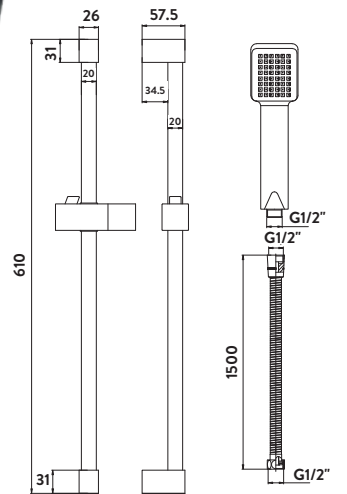

RISERKIT001

Black Square Riser Rail Kit £75.00

BLACK003ORB