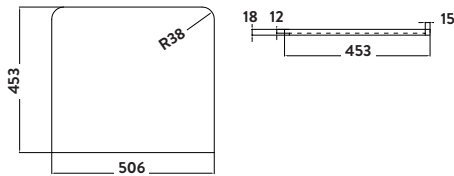

500w x 800h x 450d

BELLA-500FLOORCAB-WGREY
500mm Floor Cabinet £472.00

BELLA-500BASIN
500mm Basin £210.00

Combined **£682.00**

BELLA 500 FLOOR CABINET WITH COUNTER TOP

(Basin options p45)

High Gloss White

500w x 800h x 450d