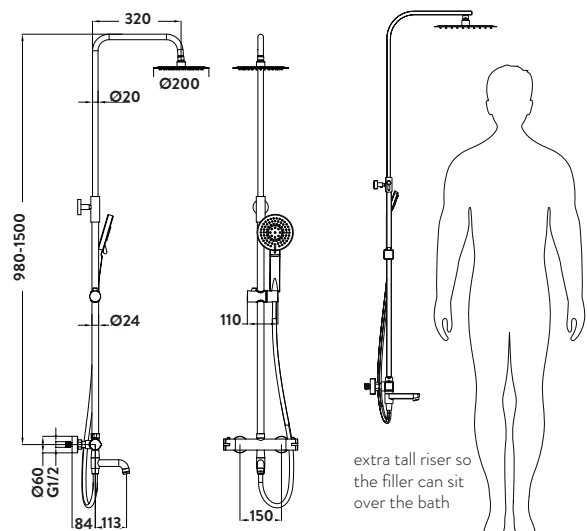

Round Rigid Riser Shower

£262.00

Code SHOWER011S

With Bath Filler and Adjustable Rigid Riser

Operating Pressure

0.5 Bar

- > 200mm ultra thin solid metal fixed shower head
- > Rubber easy clean soft rubber nozzles on main shower head and handset
- > Telescopic riser rail - **adjustable after installation**
- > Fully thermostatic valve
- > Brass thermostatic cartridge
- > Multi-function shower handset with height adjustable holder