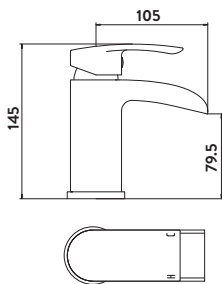

Mono Basin Mixer