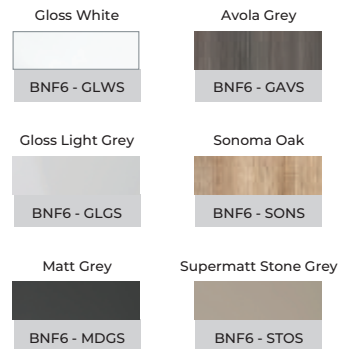

MODERN DOORS

Please state both carcass and door codes when ordering

Total £352.00

Carcass
£236.00

Door Pack
£116.00