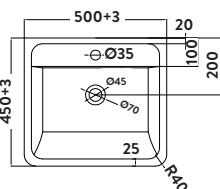

1200w x 800h x 450d

BELLA-1200FLOORCAB-WGREY
1200mm Floor Cabinet £787.00

BELLA-1200BASIN
1200mm Basin £313.00

Combined **£1,100.00**

Bella 500 Basin