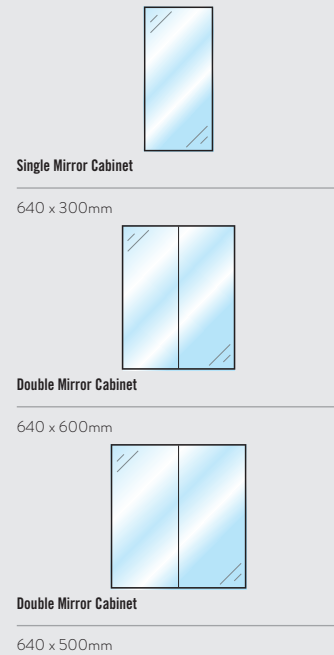

MIRROR WALL UNITS

All mirror cabinets are 195mm(d) (excluding door depth) 218mm (Including door)

STANDARD UNIT OPTION

All standard cabinets are 800mm(h) x 320mm (d) (excluding door depth) 338mm (Including door) with the exception of the Tower Unit which is 1910mm (h).