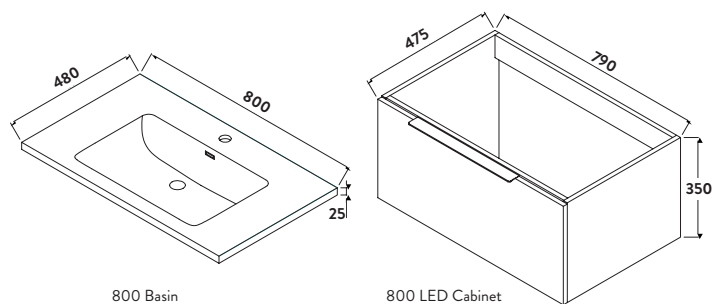

AMBIENCE

800w x 375h x 480d

AMBIENCE-LED CAB-80X48-RUSTIC
Ambience LED Drawer Box 80 x 48 £525.00

AMBIENCE-BASIN80X48-WHITE
Ambience White Basin 80 x 48 £219.00

Combined £744.00

800w x 375h x 480d

AMBIENCE-LED CAB-80X48-GREYOAK
Ambience LED Drawer Box 80 x 48 £525.00

AMBIENCE-BASIN80X48-GREY
Ambience Grey Basin 80 x 48 £281.00

Combined £806.00

800w x 375h x 480d

AMBIENCE-LED CAB-80X48-WHITE
Ambience LED Drawer Box 80 x 48 £525.00

AMBIENCE-BASIN80X48-WHITE
Ambience White Basin 80 x 48 £219.00

Combined £744.00

800w x 375h x 480d

AMBIENCE-LED CAB-60X48-MGREY
Ambience LED Drawer Box 80 x 48 £525.00

AMBIENCE-BASIN60X48-GREY
Ambience Grey Basin 80 x 48 £281.00

Combined £806.00

800 Basin

Comes with 2 dual colour reversible shelves, for use on all cabinet colours.

Optional 800 Frame with Shelf

790w x 200h x 475d

AMBIENCE-FRAME-80X48X20 £219.00

EACH BASIN COMES WITH BOTH CHROME AND BLACK OVERFLOWS INSERTS. WHITE AND GREY BASINS ARE INTERCHANGEABLE BETWEEN ALL THE COLOURS OF CABINETS FOR YOU TO FULLY TAILOR THE LOOK OF YOUR AMBIENCE FURNITURE.