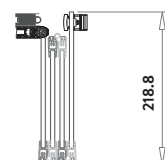

S6 ACQUA ARM 4 PANEL BATH SCREEN

Acqua Arm Bath Screen 4 Panel

Acqua Arm 6mm Four Panel Bath Screen
1500 x 800mm

£428.00

AQUAARM4PAN

- > 6mm toughened safety glass
- > 20mm adjustment for easy installation and adjustment
- > Chromed metal top and bottom hinge - not plastic
- > Bright reflective polished profiles