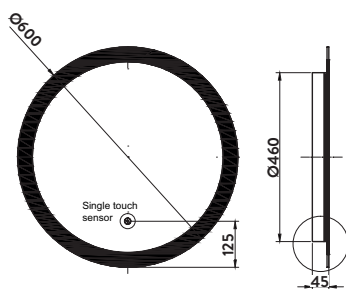

£437.00

LUNAR80

MOSCA LED MIRRORS

Mosca LED Mirror with Demister Pad and Shaver Socket 500 x 700mm

£463.00

MIRROR001

Mosca LED Mirror with Demister Pad and Shaver Socket 600 x 800mm

£491.00