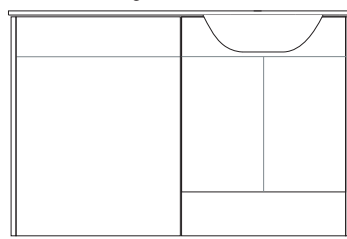

600 Unit   600 Unit

Combined Length of Units
1236mm (inc. end panels)