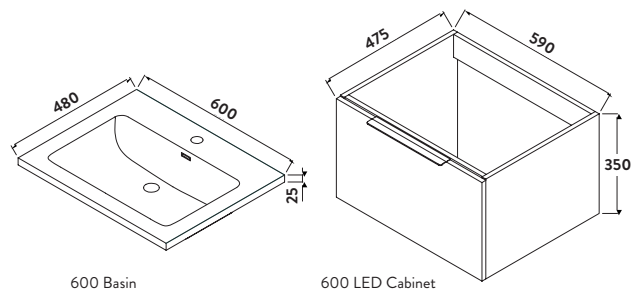

600w x 375h x 480d

AMBIENCE-LED CAB-60X48-MGREY	
Ambience LED Drawer Box 60 x 48	£478.00
AMBIENCE-BASIN60X48-GREY	
Ambience Grey Basin 60 x 48	£237.00
Combined	£715.00

Comes with 2 dual colour reversible shelves, for use on all cabinet colours.