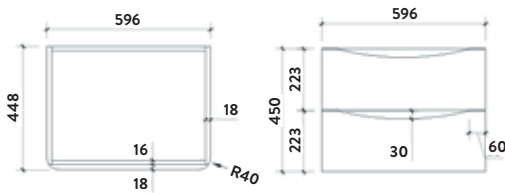

BELLA

BELLA 600 WALL CABINET WITH BASIN

High Gloss White

600w x 500h x 450d

PAINT-BELLA-600WALLCAB-GWTE
600mm Wall Cabinet £386.00

BELLA-600BASIN
600mm Basin £262.00

Combined **£648.00**