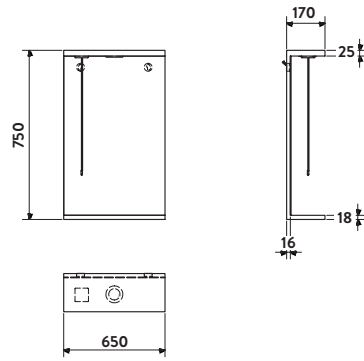

650mm Mirror Unit with Lights
Gloss White

LANZA-650-MIRRORUNITLIGHTS-GWT
£237.00