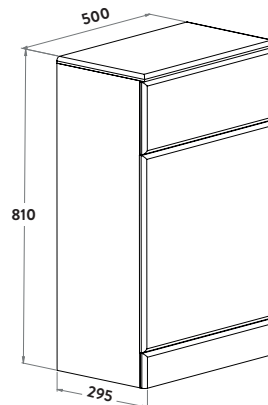

Lanza 500 WC Unit