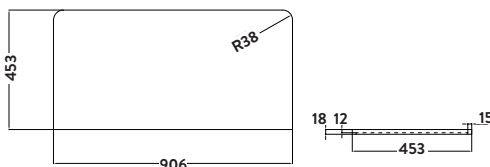

Combined **£849.00**

Wolf Grey

900w x 450h x 450d

BELLA-900WALLCAB-WGREY
900mm Wall Cabinet £558.00

BELLA-900BASIN
900mm Basin £291.00

Combined **£849.00**

BELLA 900 WALL CABINET WITH COUNTER TOP

(Basin options p45)