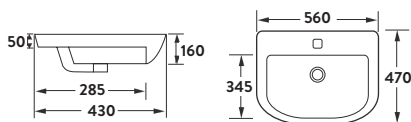

Rimless Open Back Pan & Cistern

Rimless Back to Wall Pan

Rimless Closed Back Pan & Cistern

Semi Recessed Basin

Slim Heavy Weight Seat

PORTO

Porto Open Back Pan Including Cistern & Wrap Over Seat

370w x 780h x 600d
 Roughing-In 120mm
 Side Clearance 100mm