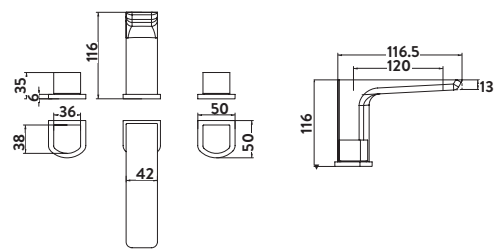

Operating Pressure 0.5 Bar

3 Hole Basin Mixer

£226.00

TAP245

Operating Pressure 0.5 Bar

Mini Mono Basin Mixer

Mono Basin Mixer

Tall Basin Mixer