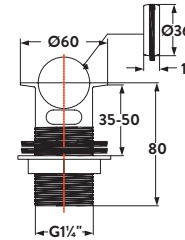

Round Flip Slotted Basin Waste

£18.00

WASTE100