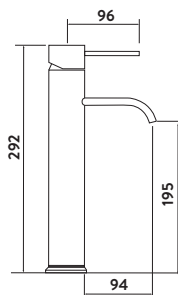

Tall Basin Mixer