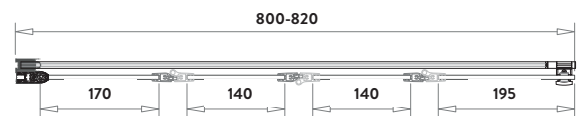

S6 ACQUA ARM 4 PANEL BATH SCREEN

Acqua Arm Bath Screen 4 Panel

Acqua Arm 6mm Four Panel Bath Screen
1500 x 800mm

£428.00

AQUAARM4PAN

- > 6mm toughened safety glass
- > 20mm adjustment for easy installation and adjustment
- > Chromed metal top and bottom hinge - not plastic
- > Bright reflective polished profiles