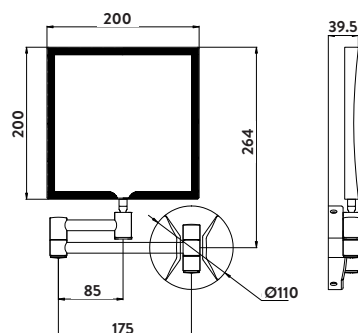

Black Square LED Make-Up Mirror Wall Mounted

£330.00

BLKMIRR006REC

- > 3x magnification on one side
- > 1x magnification on other side
- > LED illumination on each side
- > 200x200mm mirror size
- > Extends 250mm from the wall
- > The mirror automatically illuminates when pulled away from the base and turns off when the mirror is folded back into place