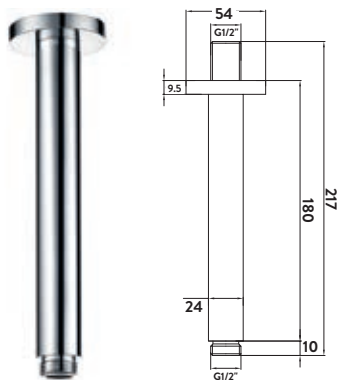

Round Ceiling Mounted Wall Arm

£54.00

CEILINGARM002