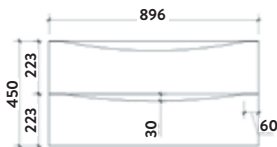

Wolf Grey

600w x 500h x 450d

BELLA-600WALLCAB-WGREY
600mm Wall Cabinet £386.00

BELLA-COUNTERTOP-600-GWTE
600mm Gloss Top £122.00

Combined **£508.00**

BELLA 900 WALL CABINET WITH BASIN

High Gloss White

900w x 450h x 450d