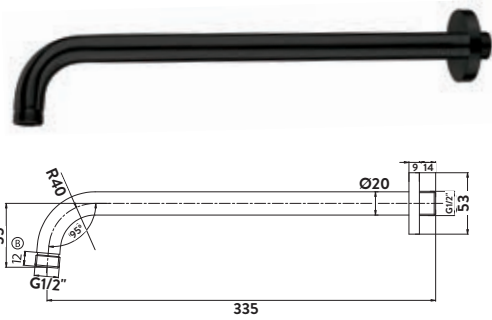

Black Square Shower Heads

BLACK006ORB	Square Shower Head 200mm	£69.00
BLACK007ORB	Square Shower Head 300mm	£134.00

Operating Pressure 0.2 Bar

Round Wall Arm

WALLARM002	Round Wall Arm	£54.00
WALLARM005	Round Extended Wall Arm	£62.00