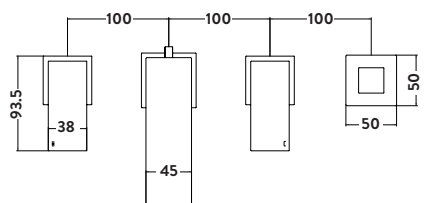

4 Hole Deck Mounted Bath Shower Mixer