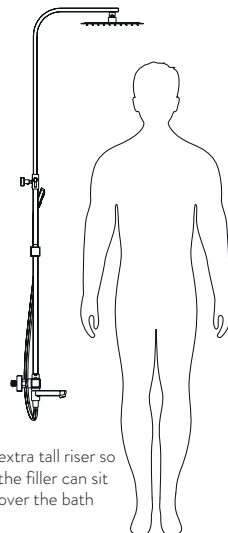

Square Rigid Riser Shower

£303.00

Code SHOWER012S

With Bath Filler and Adjustable Rigid Riser

Operating Pressure

0.5 Bar

- > 200mm ultra thin solid metal fixed shower head
- > Easy clean rubber nozzles on main shower head and handset
- > Telescopic riser rail - **adjustable after installation**
- > Chrome plated brass body thermostatic shower valve
- > Adjustable handset holder