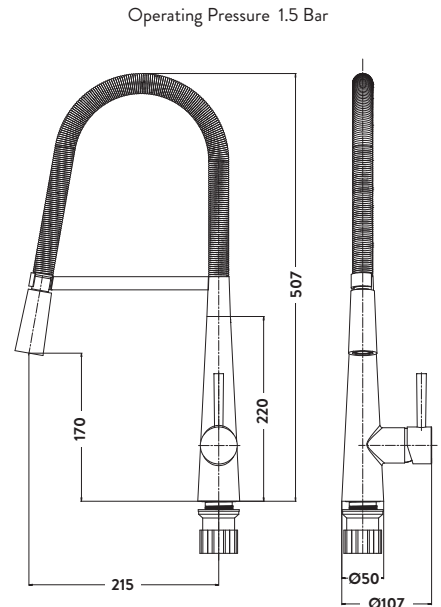

KITCHEN TAPS

FLUSSO

KT39

NICK39

HARROGATE

KT13

NICK13