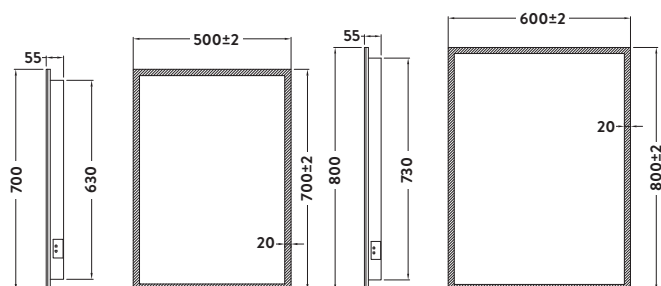

£463.00

MIRROR001

Mosca LED Mirror with Demister Pad and Shaver Socket 600 x 800mm

£491.00

MIRROR002

- > LED ambient mirror
- > Can be mounted landscape or portrait
- > Integrated shaver socket
- > Infrared on/off switch
- > Demister pad