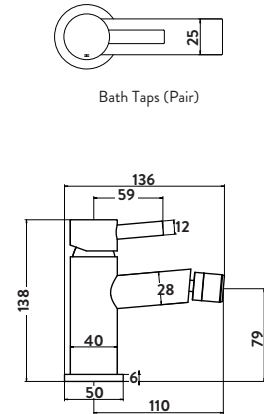

Bath Taps (Pair)

Bidet Mixer