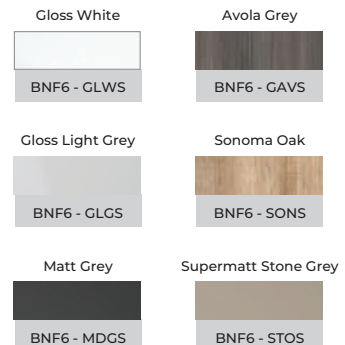

MODERN PANELS

Please state both carcass and door codes when ordering

Total £363.00

Carcass
£247.00

Front Panel Pack
£116.00