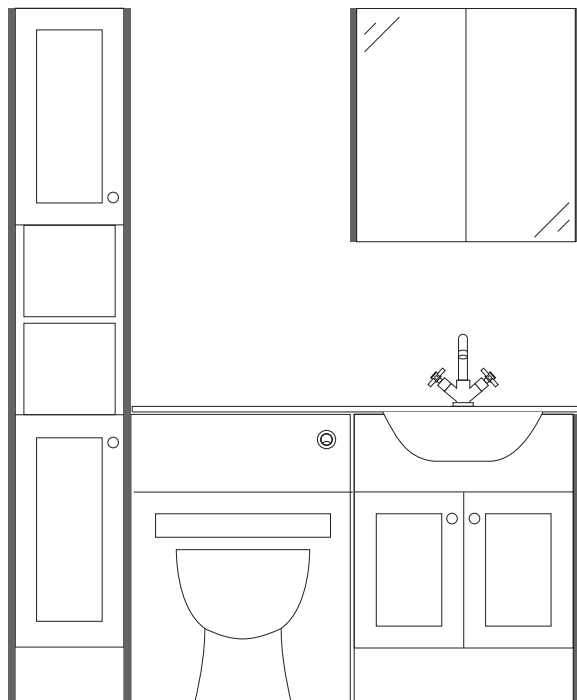

FITTED FURNITURE

18MM THICK
DOORS & CARCASS

Oak Carcass

Supermatt Indigo

PRODUCTS IN THIS COMBINATION

Fitted Furniture Units

- 300 Tower Unit
- 600 WC Unit
- 600 Basin Unit

Mirror