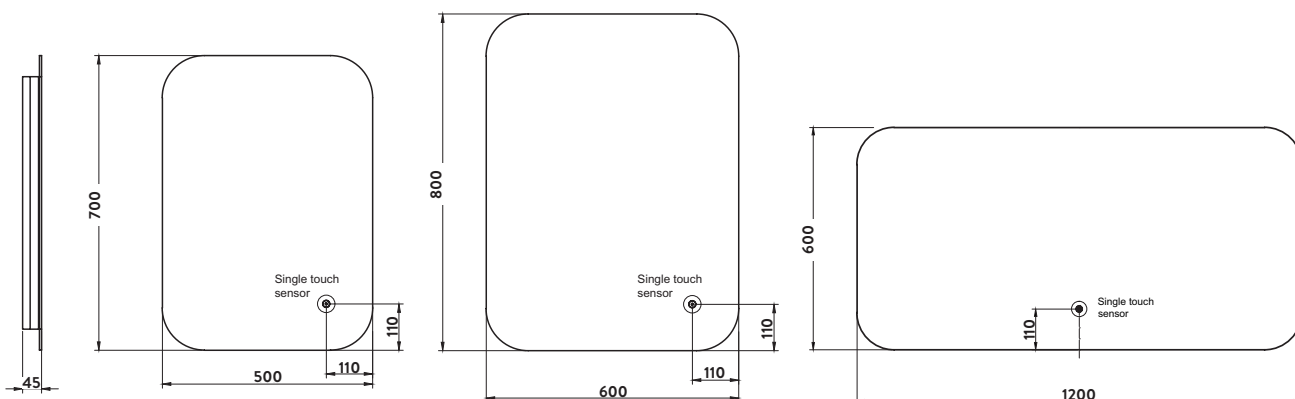

Aura LED Mirror with Demister Pad and Shaver Socket 600 x 1200mm

£575.00

AURA-600X1200SHVR