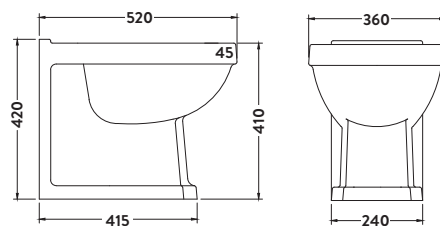

TRAD-BASIN £235.00

Traditional Back to Wall Pan

360w x 415h x 520d

TRAD-BTW-PAN	Back to Wall Pan	£241.00
TRADSEAT	Seat	£170.00
Combined		£411.00

BASIN OVERFLOW COVER
COLOUR OPTIONS AVAILABLE

Page 329

Semi Recessed Basin