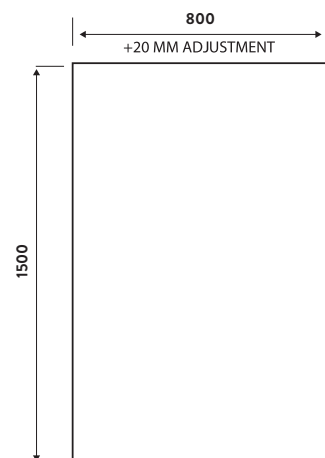

S6 ACQUA ARM BATH SCREENS

Acqua Arm Bath Screen Single Panel

Acqua Arm 6mm Single Pane Bath Screen
1500 x 800mm

£243.00

AQUAARMSGLPAN

- > 6mm toughened safety glass
- > 20mm adjustment for easy installation and adjustment
- > Chromed metal top and bottom hinge - not plastic
- > Bright reflective polished profiles