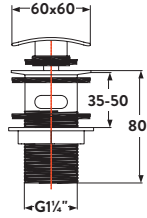

BASIN WASTES

SLOTTED BASIN WASTES

Square Dome Slotted Sprung Basin Waste

£24.00

WASTE94