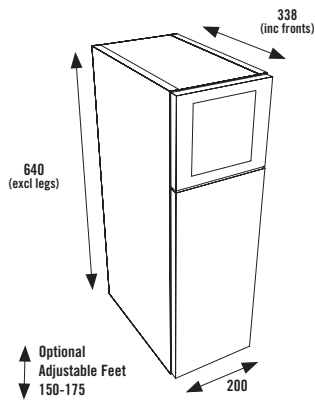

STANDARD DEPTH UNITS

200 TOILET ROLL CABINET

Option to install Floor Standing or Wall Hung

Adjustable Legs and Wall Hanging Fittings supplied
EXCLUDES HOLDER