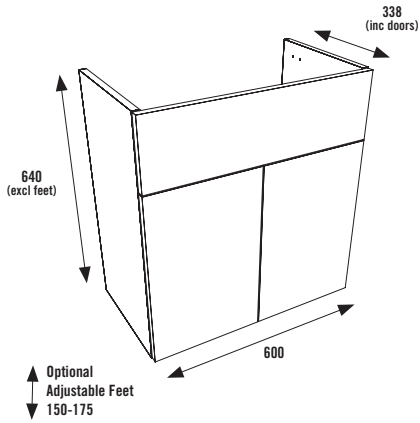

STANDARD DEPTH UNITS

600 BASIN UNIT

Option to install Floor Standing or Wall Hung