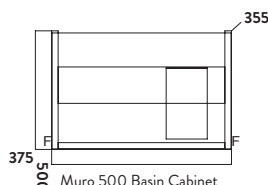

MURO

500w x 375h x 355d

MURO-500BASINCAB-AGREY
500mm Basin Cabinet £388.00
MURO-500WHBASIN
500mm Basin £135.00
Combined £523.00

500w x 375h x 355d

MURO-500BASINCAB-GWTE
500mm Basin Cabinet £388.00
MURO-500WHBASIN
500mm Basin £135.00
Combined £523.00

500w x 375h x 355d

MURO-500BASINCAB-DKOOK
500mm Basin Cabinet £388.00
MURO-500WHBASIN
500mm Basin £135.00
Combined £523.00

500w x 375h x 355d

MURO-500BASINCAB-MATTGREY
500mm Basin Cabinet £388.00
MURO-500WHBASIN
500mm Basin £135.00
Combined £523.00

600w x 375h x 355d

MURO-600BASINCAB-AGREY
600mm Basin Cabinet £426.00
MURO-600WHBASIN
600mm Basin £158.00
Combined £584.00

600w x 375h x 355d

MURO-600BASINCAB-GWTE
600mm Basin Cabinet £426.00
MURO-600WHBASIN
600mm Basin £158.00
Combined £584.00

600w x 375h x 355d

MURO-600BASINCAB-DKOOK
600mm Basin Cabinet £426.00
MURO-600WHBASIN
600mm Basin £158.00
Combined £584.00

600w x 375h x 355d

MURO-600BASINCAB-MATTGREY
600mm Basin Cabinet £426.00
MURO-600WHBASIN
600mm Basin £158.00
Combined £584.00

800w x 375h x 355d

MURO-800BASINCAB-AGREY
800mm Basin Cabinet £500.00
MURO-800WHBASIN
800mm Basin £180.00
Combined £680.00

800w x 375h x 355d

MURO-800BASINCAB-GWTE
800mm Basin Cabinet £500.00
MURO-800WHBASIN
800mm Basin £180.00
Combined £680.00

800w x 375h x 355d

MURO-800BASINCAB-DKOOK
800mm Basin Cabinet £500.00
MURO-800WHBASIN
800mm Basin £180.00
Combined £680.00

800w x 375h x 355d

MURO-800BASINCAB-MATTGREY
800mm Basin Cabinet £500.00
MURO-800WHBASIN
800mm Basin £180.00
Combined £680.00

500w x 830h x 255d

MURO-WCUNIT-AGREY
£270.00

500w x 830h x 255d

MURO-WCUNIT-GWTE
£270.00

500w x 830h x 255d

MURO-WCUNIT-DKOOK
£270.00

500w x 830h x 255d

MURO-WCUNIT-MATTGREY
£270.00