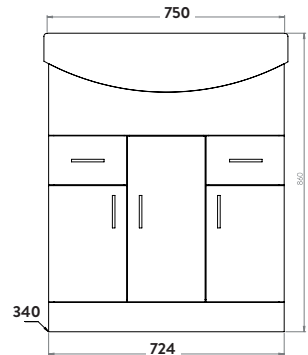

750w x 860h x 485d (inc. basin)

LANZA-750-BASINUNIT-ANTHRACITE
750mm Floor Cabinet £227.00

LANZA750BASIN
750mm Basin £157.00

Combined **£384.00**

Lanza 450 Floor Cabinet

Lanza 550 Floor Cabinet

Lanza 650 Floor Cabinet