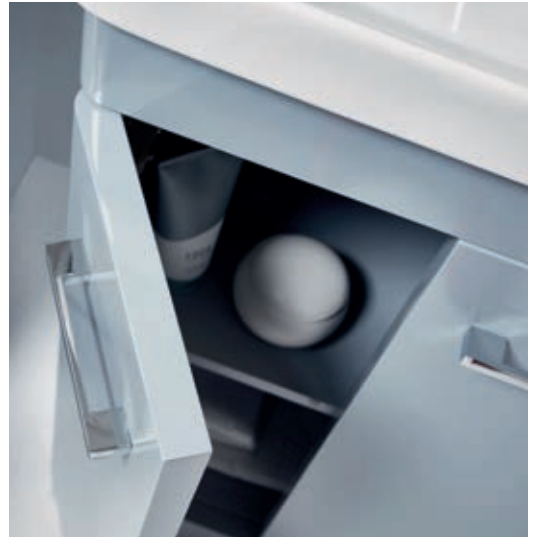

Optional Black Overflow Insert

OVERFLOWSQ-BLACK	£15.00
-------------------------	--------

ROSSINI

ROSSINI RANGE FEATURES

The Rossini range is a modern freestanding furniture collection. Not only is it pleasing on the eye, but a few important details ensure it's also a pleasure to live with. The Rossini's doors are a luxurious 25mm thick, to give them a high quality feel, which is complemented with soft closing doors.