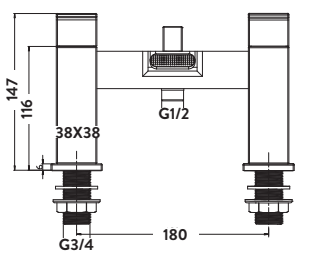

VICTORIA

TAP008
Provided with push waste
Operating Pressure 0.2 Bar

TAP001
Provided with push waste
Operating Pressure 0.2 Bar

Wall Mounted Basin Mixer £164.00

TAP009
Operating Pressure 0.2 Bar

TAP002
Operating Pressure 0.5 Bar

TAP003
Provided with shower kit and wall bracket
Operating Pressure 0.5 Bar