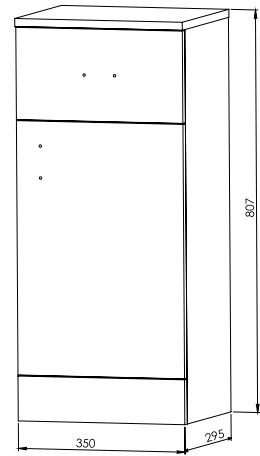

Lanza Tall Unit
Gloss White

355w x 1910h x 340d

LANZA-TALLUNIT-GWTE £384.00