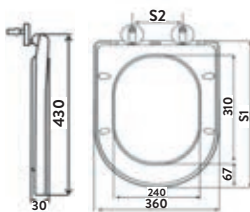

777-WRAP-SEAT	£55.00
---------------	--------

Rimless Wall Hung Pan

Rimless Comfort Height Back To Wall Pan

Slim Heavy Weight Seat

Wrap Over Seat

DEIA / BELINI BASINS

Deia / Belini 550mm Basin & Pedestal

550w x 840h x 460d