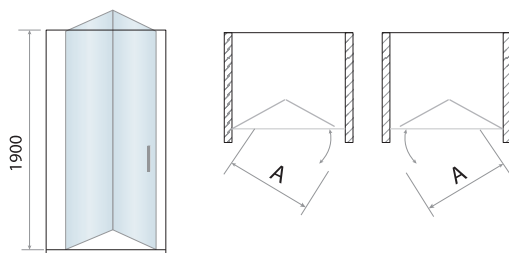

BIFOLD SEMI-FRAMELESS

S6 SHOWER ENCLOSURES

- > Up to 6mm thick toughened safety glass
- > 1850mm tall
- > Acqua shield glass treatment
- > Lifetime guarantee
- > Smooth sliding action
- > Large adjustment for out of true walls and easy installation

BIFOLD DOOR

Size	Width mm	Opening Size (A)	Price Inc VAT	Code
700	650 - 690mm	630mm	£370.00	S6-GLASS021
760	710 - 750mm	690 mm	£380.00	S6-GLASS022
800	750 - 790mm	730 mm	£390.00	S6-GLASS023
900	850 - 890mm	830mm	£400.00	S6-GLASS024
1000	950 - 990mm	930mm	£425.00	S6-GLASS030

SIDE PANEL

Size	Width mm	Price Inc VAT	Code
700	670 - 690mm	£215.00	S6-GLASS025
760	730 - 750mm	£228.00	S6-GLASS026
800	770 - 790mm	£238.00	S6-GLASS027
900	870 - 890mm	£252.00	S6-GLASS028
1000	970 - 990mm	£279.00	S6-GLASS029

EXTENSION PROFILE

Adds 20mm per profile

Price Inc VAT	Code
£75.00	SCUDEXT