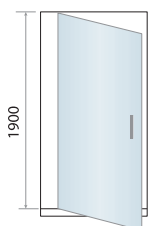

HINGE DOOR

S8 SHOWER ENCLOSURES

- > Up to 8mm thick toughened safety glass
- > 1900mm tall
- > Concealed fixings
- > Acqua shield glass treatment
- > Lifetime guarantee
- > Large adjustment for out of true walls and easy installation
- > High quality hinges

HINGE DOOR

Size	Width mm	Opening Size (A)	Price Inc VAT	Code
700	650 - 690mm	530mm	£466.00	SCUD700HD
760	710 - 750mm	590mm	£479.00	SCUD760HD
800	750 - 790mm	630mm	£492.00	SCUD800HD
900	850 - 890mm	730mm	£514.00	SCUD900HD
1000	950 - 990mm	830mm	£540.00	SCUD1000HD

SIDE PANEL

Size	Width mm	Price Inc VAT	Code
700	670 - 690mm	£322.00	SCUD700SP
760	730 - 750mm	£336.00	SCUD760SP
800	770 - 790mm	£339.00	SCUD800SP
900	870 - 890mm	£366.00	SCUD900SP

EXTENSION PROFILE

Adds 20mm per profile	Price Inc VAT	Code
	£75.00	SCUDEXT