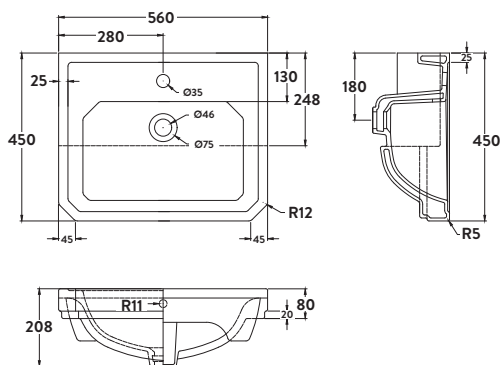

TRAD-BASIN £235.00

Traditional Back to Wall Pan

360w x 415h x 520d

TRAD-BTW-PAN	Back to Wall Pan	£241.00
TRADSEAT	Seat	£170.00
Combined		£411.00

BASIN OVERFLOW COVER
COLOUR OPTIONS AVAILABLE

Page 329

Semi Recessed Basin