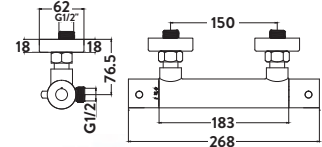

Round Exposed Thermostatic Valve Chrome

£145.00

BARVALVE006

Cool Touch