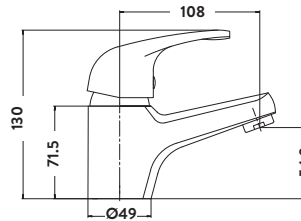

Bath Filler

£66.00

TAP062

Operating Pressure 0.2 Bar