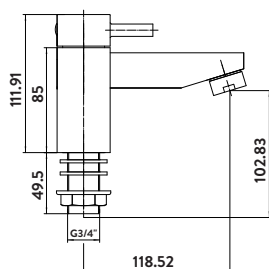

TAP012

Includes shower kit and wall bracket
Operating Pressure 0.5 Bar

Mini Mono Basin Mixer

Mono Basin Mixer

Basin Taps

Bath Filler

Bath Shower Mixer

KROSS