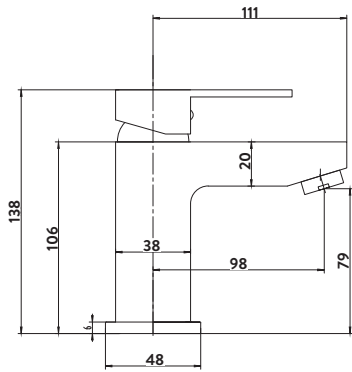

Mono Basin Mixer