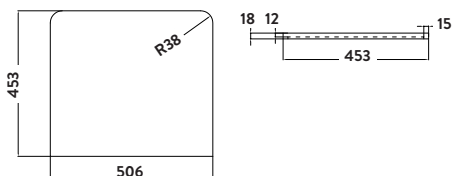

BELLA 600 FLOOR CABINET WITH COUNTER TOP

(Basin options p45)

High Gloss White

600w x 800h x 450d

PAINT-BELLA-600FLOORCAB-GWTE
600mm Wall Cabinet £514.00

BELLA-COUNTERTOP-600-GWTE
600mm Gloss Top £122.00

Combined **£636.00**