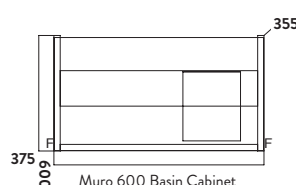

MURO

500w x 375h x 355d

MURO-500BASINCAB-AGREY
500mm Basin Cabinet £388.00
MURO-500WHBASIN
500mm Basin £135.00
Combined £523.00

500w x 375h x 355d

MURO-500BASINCAB-GWTE
500mm Basin Cabinet £388.00
MURO-500WHBASIN
500mm Basin £135.00
Combined £523.00

500w x 375h x 355d

MURO-500BASINCAB-DKOOK
500mm Basin Cabinet £388.00
MURO-500WHBASIN
500mm Basin £135.00
Combined £523.00

500w x 375h x 355d

MURO-500BASINCAB-MATTGREY
500mm Basin Cabinet £388.00
MURO-500WHBASIN
500mm Basin £135.00
Combined £523.00

600w x 375h x 355d

MURO-600BASINCAB-AGREY
600mm Basin Cabinet £426.00
MURO-600WHBASIN
600mm Basin £158.00
Combined £584.00

600w x 375h x 355d

MURO-600BASINCAB-GWTE
600mm Basin Cabinet £426.00
MURO-600WHBASIN
600mm Basin £158.00
Combined £584.00

600w x 375h x 355d

MURO-600BASINCAB-DKOOK
600mm Basin Cabinet £426.00
MURO-600WHBASIN
600mm Basin £158.00
Combined £584.00

600w x 375h x 355d

MURO-600BASINCAB-MATTGREY
600mm Basin Cabinet £426.00
MURO-600WHBASIN
600mm Basin £158.00
Combined £584.00

800w x 375h x 355d

MURO-800BASINCAB-AGREY
800mm Basin Cabinet £500.00
MURO-800WHBASIN
800mm Basin £180.00
Combined £680.00

800w x 375h x 355d

MURO-800BASINCAB-GWTE
800mm Basin Cabinet £500.00
MURO-800WHBASIN
800mm Basin £180.00
Combined £680.00

800w x 375h x 355d

MURO-800BASINCAB-DKOOK
800mm Basin Cabinet £500.00
MURO-800WHBASIN
800mm Basin £180.00
Combined £680.00

800w x 375h x 355d

MURO-800BASINCAB-MATTGREY
800mm Basin Cabinet £500.00
MURO-800WHBASIN
800mm Basin £180.00
Combined £680.00

500w x 830h x 255d

MURO-WCUNIT-AGREY
£270.00

500w x 830h x 255d

MURO-WCUNIT-GWTE
£270.00

500w x 830h x 255d

MURO-WCUNIT-DKOOK
£270.00

500w x 830h x 255d

MURO-WCUNIT-MATTGREY
£270.00