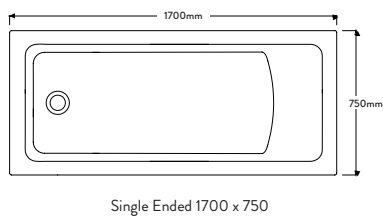

Code	Size	Price
BATH-SSQSE1700X700	1700 x 700	£283.00
BATH-SSQSE1700X750	1700 x 750	£360.00

Double Ended

Code	Size	Price
BATH-SSQDE1700X700	1700 x 700	£360.00
BATH-SSQDE1700X750	1700 x 750	£412.00
BATH-SSQDE1800X800	1800 x 800	£506.00