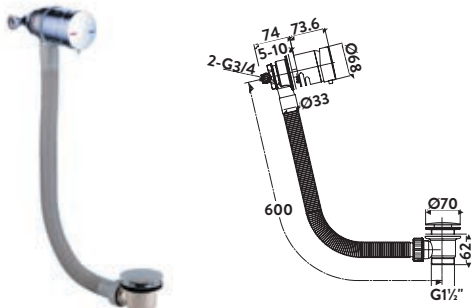

BATH FILLER AND OVERFLOWS

Controls Water Flow and Temperature
ACHIEVE A MINIMALIST LOOK, WITH THESE TWO OVERFLOW FILLERS
THERE IS NO NEED FOR TAPS ON YOUR BATH LEDGE OR AN EXTRA VALVE

Bath Filler and Overflow Chrome £165.00