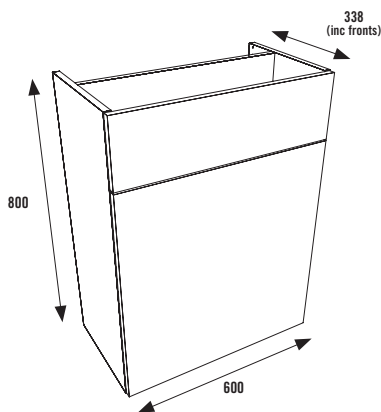

STANDARD DEPTH UNITS

600 BASIN UNIT

Option to install Floor Standing or Wall Hung

CARCASS OPTIONS

TRADITIONAL DOORS

MODERN DOORS

Please state both carcass and door codes when ordering

Total £363.00

Carcass
£220.00

Door Pack
£143.00

500 BASIN UNIT

Option to install Floor Standing or Wall Hung

CARCASS OPTIONS

TRADITIONAL DOORS

MODERN DOORS

Please state both carcass and door codes when ordering

Total £359.00

Carcass
£216.00

Door Pack
£143.00

600 WC UNIT

CARCASS OPTIONS

TRADITIONAL PANELS

MODERN PANELS

Please state both carcass and door codes when ordering

Total £363.00

Carcass
£247.00

Front Panel Pack
£116.00