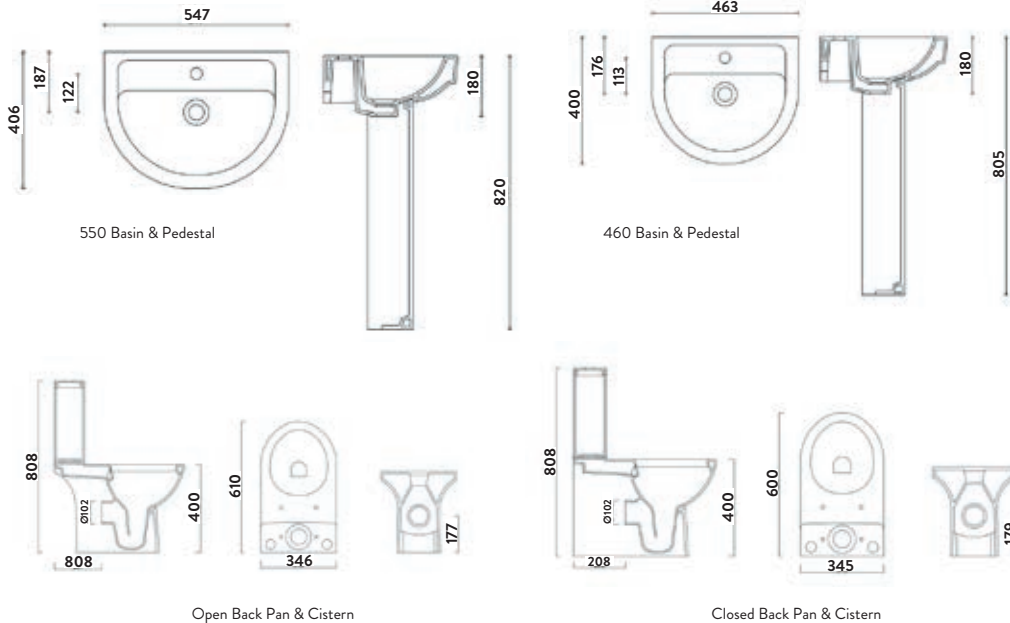

BASIN OVERFLOW COVER
COLOUR OPTIONS AVAILABLE

Page 329