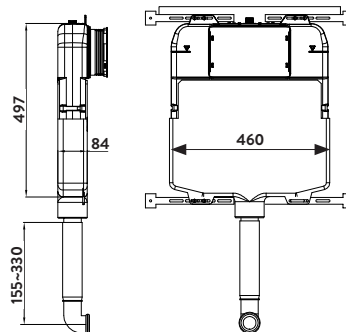

- > Slimline design, perfect for stud walls
- > Front access
- > 3 and 6 litre flushing option
- > Polystyrene jacket reduces flush noise and stops condensation
- > Installs into a wall cavity only 105mm