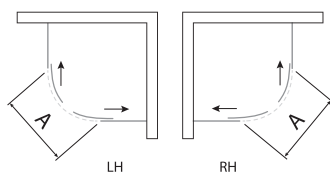

DOUBLE DOOR QUADRANT

S8 SHOWER ENCLOSURES

- > Up to 8mm thick toughened safety glass
- > 1900mm tall
- > Concealed fixings
- > Acqua shield glass treatment
- > Lifetime guarantee
- > Smooth sliding action
- > Soft open buffers
- > Large adjustment for out of true walls and easy installation
- > 550mm radius

Size	Width mm	Opening Size (A)	Price Inc VAT	Code
800 x 800	770 - 790mm	425mm	£697.00	SCUD8Q
900 x 900	870 - 890mm	520 mm	£719.00	SCUD9Q