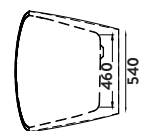

ARUBA

Aruba

Gloss White 1700 x 800

£1,605.00

BATH-ARUBA

(Price includes white overflow and waste)

- > Smooth flowing curves are created using two Lucite acrylic sheets that are carefully bonded together using a highly skilled technique.
- > Fully encapsulated baseboards and adjustable feet provide a stable and secure base, even on uneven floors.
- > For use with freestanding taps only