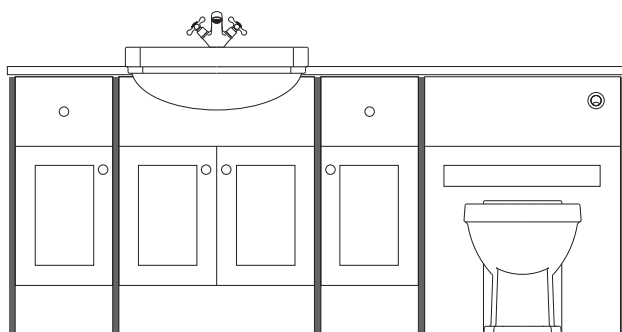

PRODUCTS IN THIS COMBINATION

Fitted Furniture Units

- 300 1 Drawer 1 Door Unit x2
- 600 Basin Unit
- 600 WC Unit

Mirror

- 600 Double Mirror Wall Unit

Basin and Worktop

- Traditional Semi Recessed Basin
- Pure White Solid Worktop
  1880 x 350 (cut to size)

Handles

- Chrome Knob x6

Tap

- Classic

Fitted Furniture Panels and Plinths (cut to size)

- Standard Base End Panel x5
- Wall End Panel x2
- 2000 Plinth