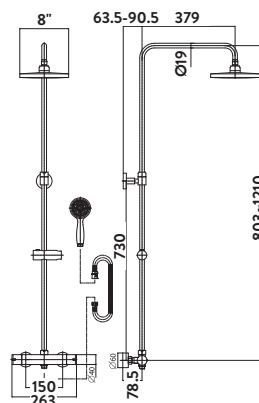

Chrome Round Rigid Riser Shower

£245.00

Code SHOWER002N

With adjustable rigid riser

Operating Pressure

0.5 Bar

- > 200mm ultra thin solid metal fixed shower head
- > Rubber easy clean soft rubber nozzles on main shower head and handset
- > Telescopic riser rail - **adjustable after installation**
- > Fully thermostatic valve
- > Brass thermostatic cartridge
- > Multi-function shower handset with height adjustable holder