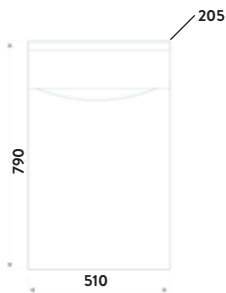

BELLA 500 WC UNIT

High Gloss White

510w x 790h x 205d

PAINT-BELLA-500WCUNIT-GWTE
£299.00