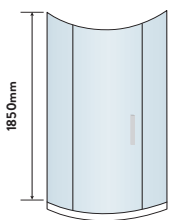

SINGLE DOOR QUADRANT

S6 SHOWER ENCLOSURES

- > Up to 6mm thick toughened safety glass
- > 1850mm tall
- > Universal design for left or right hand openings
- > Acqua shield glass treatment
- > Lifetime guarantee
- > Smooth sliding action
- > Large adjustment for out of true walls and easy installation
- > 550mm radius

Size	Width mm	Opening Size (A)	Price Inc VAT	Code
800 x 800	770 - 790mm	420mm	£446.00	S6-GLASS007
900 x 900	870 - 890mm	440 mm	£446.00	S6-GLASS008
900 x 760	870 - 890mm 730 - 750mm	440 mm	£446.00	S6-GLASS009
1000 x 800	970 - 990mm 770 - 790mm	420mm	£473.00	S6-GLASS010
1200 x 800	1170 - 1190mm 770 - 790mm	420mm	£498.00	S6-GLASS011
1200 x 900	1170 - 1190mm 870 - 890mm	440mm	£504.00	S6-GLASS012