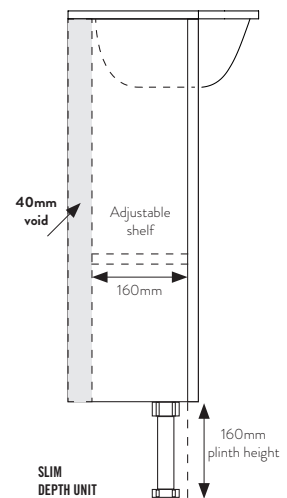

SLIM DEPTH UNIT