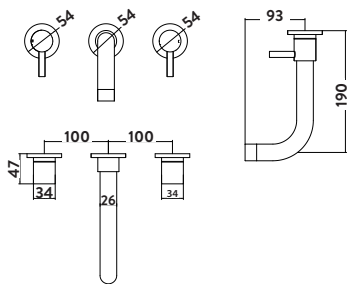

**Bidet Mixer
With Pop Up Waste**

£104.00

TAP107

Operating Pressure 0.2 Bar

Bath Filler

Bath Shower Mixer

Bath Taps (Pair)

Wall Mounted Basin Mixer