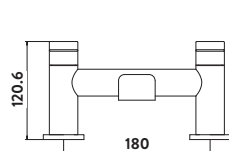

LORENZO

£96.00

TAP041

Provided with push waste
Operating Pressure 0.2 Bar

£171.00

TAP042

Operating Pressure 0.5 Bar

£205.00

TAP043

Provided with shower kit and wall bracket
Operating Pressure 0.5 Bar