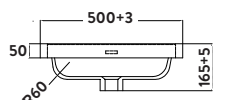

1200w x 800h x 450d

BELLA-1200FLOORCAB-WGREY
1200mm Floor Cabinet £787.00

BELLA-1200BASIN
1200mm Basin £313.00

Combined **£1,100.00**

Bella 500 Basin