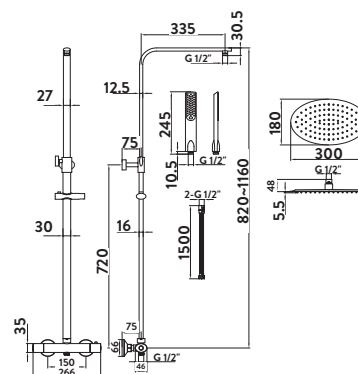

MARCO

Oval Rigid Riser Shower

£374.00

Code SHOWER004

With adjustable rigid riser

Operating Pressure

0.5 Bar

- > 300mm x 180mm ultra thin solid metal fixed shower head
- > Easy clean rubber nozzles on main shower head and handset
- > Telescopic riser rail - **adjustable after installation**
- > Chrome plated brass body thermostatic shower valve
- > Adjustable handset holder