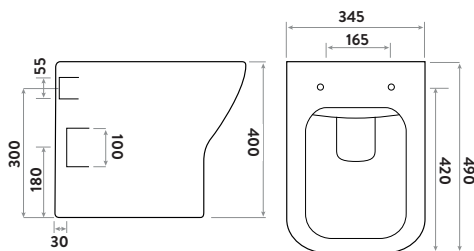

Back to Wall Toilet