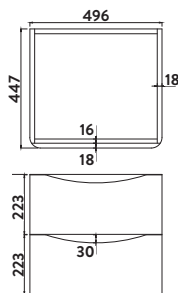

BELLA 500 WALL CABINET WITH BASIN

High Gloss White

500w x 500h x 450d

PAINT-BELLA-500WALLCAB-GWTE
500mm Wall Cabinet £346.00
BELLA-500BASIN
500mm Basin £210.00
Combined £556.00