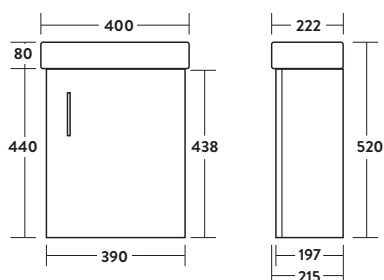

LILI

LILI RANGE FEATURES

The Lili range of furniture is a flexible collection encompassing a multitude of sizes and combinations that will look at home in any bathroom.

Choose between standalone Lili units, or a combined vanity and WC unit that can be seamlessly brought together with a one-piece polymarble top.