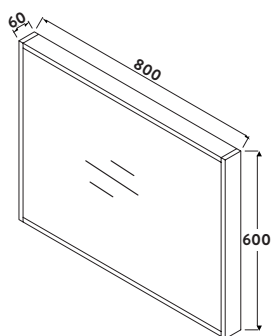

Mirror 800 x 600