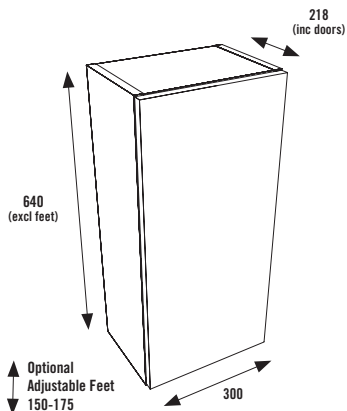

300 SLIM 1 DOOR UNIT

Option to install Floor Standing or Wall Hung