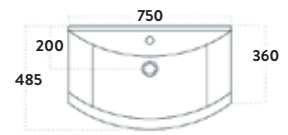

750w x 860h x 485d (inc. basin)

LANZA-750-BASINUNIT-ANTHRACITE
750mm Floor Cabinet £227.00

LANZA750BASIN
750mm Basin £157.00

Combined **£384.00**

Lanza 450 Floor Cabinet

Lanza 550 Floor Cabinet

Lanza 650 Floor Cabinet