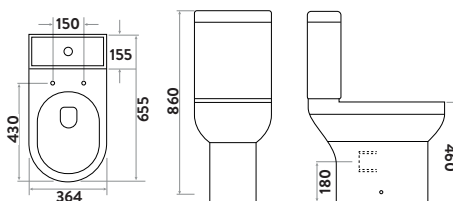

Comfort Height Open Back Pan & Cistern

BASIN OVERFLOW COVER
COLOUR OPTIONS AVAILABLE

Page 329