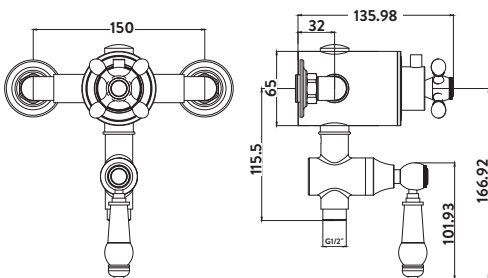

£129.00

BARVALVE002

Square Exposed Valve

£129.00

BARVALVE001

Traditional Exposed Valve

£297.00

TRADVALVE-BTM