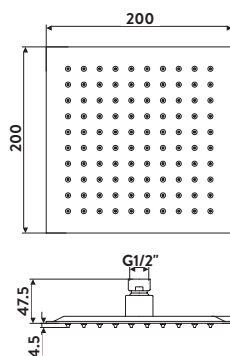

Operating Pressure 0.2 Bar

200mm

300mm

400mm

Chrome Square Shower Head

SH003	Square Shower Head 200mm	£69.00
SH004	Square Shower Head 300mm	£135.00
SH009	Square Shower Head 400mm	£149.00

Operating Pressure 0.2 Bar