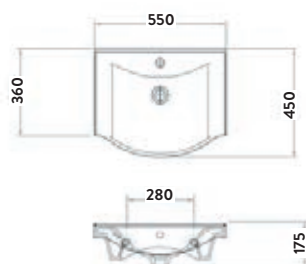

Espada Basin