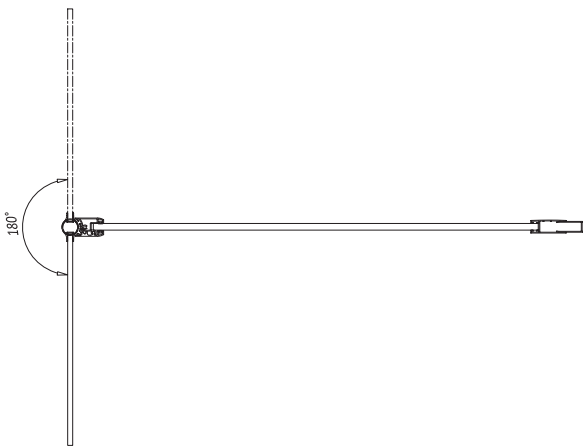

DEFLECTOR PANEL

S8 WETROOMS

Deflector panels are a great way to keep water inside your shower.
Our model uses a full length polished aluminium hinge that clamps the glass
along its 2 metre height, meaning it can be retro fitted to any 8mm wetroom panel
that's 2 metres in height.

- > 6mm toughened safety glass
- > Acqua Shield glass treatment
- > Lifetime guarantee
- > Pivot 180°

Size	Price Inc VAT	Code
275mm	£233.00	SCUDFLIPPER