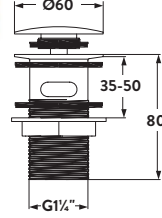

Round Dome Slotted Sprung Basin Waste

£22.00

With sprung **EasyClean** waste

WASTE88