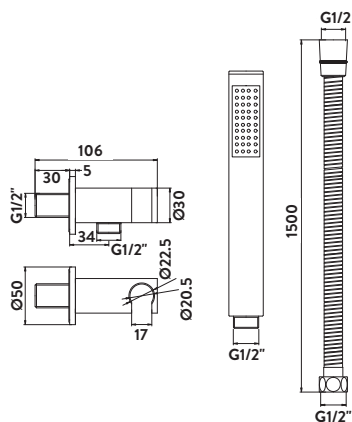

SHOWER ACCESSORIES

£64.00

OUTHOLDER001

Black Square Shower Outlet, Hose & Head

£64.00

BLACK019ORB

£56.00

OUTHOLDER002

Black Round Shower Outlet, Hose & Head

£56.00

BLACK018ORB

£22.00

HOSE001

Smooth Shower Hose 1.5 Metre Matt Black

£28.00

BLACK020

£45.00

OUT001

Black Square Outlet Elbow

£45.00

BLACK004ORB

Round Outlet Elbow

£27.00

OUT002

Black Round Outlet Elbow

£35.00

BLACK011ORB

£30.00

OUT003