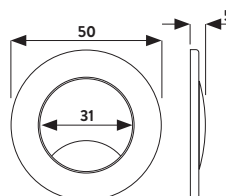

PUSH001

- > Only use with CISTERN001