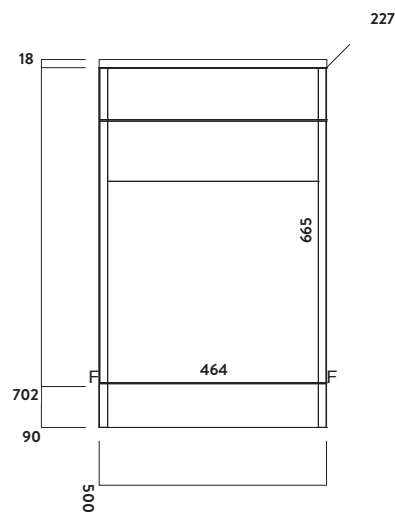

Lili 500 WC Unit