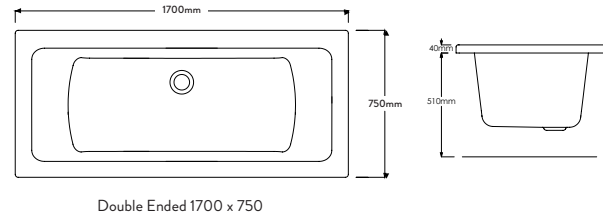

Code	Size	Price
BATH-SSQSE1700X700	1700 x 700	£283.00
BATH-SSQSE1700X750	1700 x 750	£360.00

Double Ended

Code	Size	Price
BATH-SSQDE1700X700	1700 x 700	£360.00
BATH-SSQDE1700X750	1700 x 750	£412.00
BATH-SSQDE1800X800	1800 x 800	£506.00