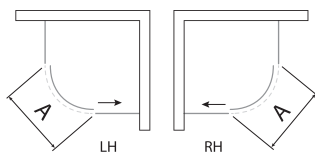

SINGLE DOOR QUADRANT

S6 SHOWER ENCLOSURES

- > Up to 6mm thick toughened safety glass
- > 1850mm tall
- > Universal design for left or right hand openings
- > Acqua shield glass treatment
- > Lifetime guarantee
- > Smooth sliding action
- > Large adjustment for out of true walls and easy installation
- > 550mm radius

Size	Width mm	Opening Size (A)	Price Inc VAT	Code
800 x 800	770 - 790mm	420mm	£446.00	S6-GLASS007
900 x 900	870 - 890mm	440 mm	£446.00	S6-GLASS008
900 x 760	870 - 890mm 730 - 750mm	440 mm	£446.00	S6-GLASS009
1000 x 800	970 - 990mm 770 - 790mm	420mm	£473.00	S6-GLASS010
1200 x 800	1170 - 1190mm 770 - 790mm	420mm	£498.00	S6-GLASS011
1200 x 900	1170 - 1190mm 870 - 890mm	440mm	£504.00	S6-GLASS012