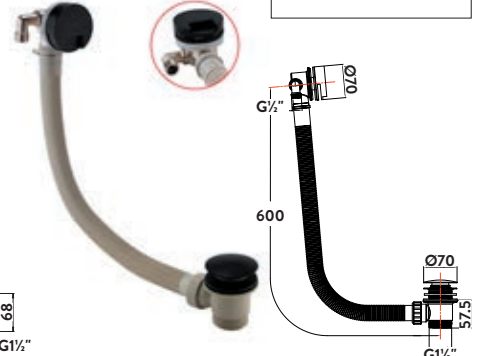

Square Bath Filler and Overflow Chrome £146.00

Round Bath Filler and Overflow Matt Black £151.00

With sprung waste and overflow

WASTE101ORB