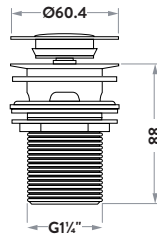

Round Dome Slotted Sprung Basin Waste

£14.00

WASTE93