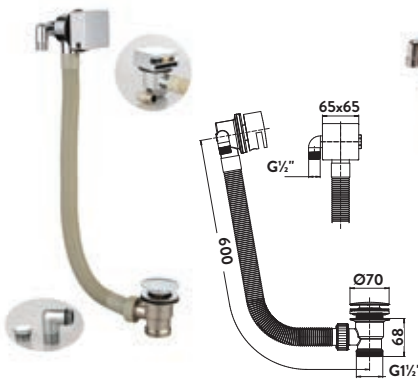

Square Bath Filler and Overflow Chrome £146.00

With sprung waste and overflow

WASTE99P