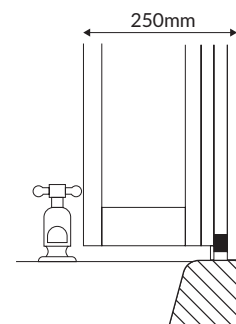

5 Panel screen in the folded away and stored position.

QUALITY ASSURED

Stylish modern and sleek designs, crafted from quality materials to last a lifetime. Scudo is the only option for people who truly know how to create a beautiful bathroom.

As a standard sign of performance and quality, Scudo Acqua Shield is expertly applied to all shower enclosures in this range. By forming a protective bond with the glass during the manufacturing process, Acqua Shield creates an invisible barrier against limescale, soap scum and general bacterial build-up.