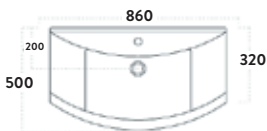

**Lanza 600 WC Unit
Anthracite**

600w x 807h x 340d

LANZA-600WCUNIT-ANTHRACITE
£204.00

Lanza 850 Floor Cabinet