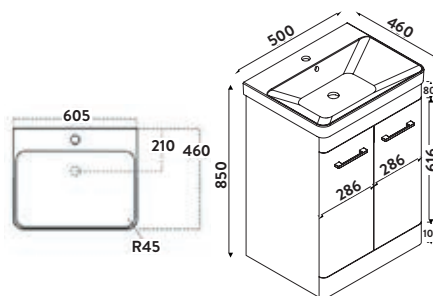

500w x 800h x 220d

ROSS009	£270.00
----------------	---------

Rossini Back to Wall Unit
Pebble Grey

500w x 800h x 220d

ROSS008	£270.00
----------------	---------

Rossini Floorstanding 500 Vanity Unit

Rossini Floorstanding 600 Vanity Unit