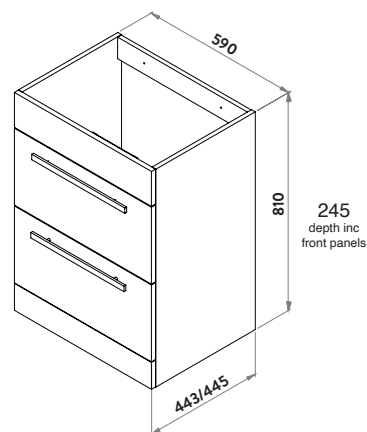

Lili Basin 2 Drawer Cabinet

LILI-500WCUNIT-GWTE	£230.00