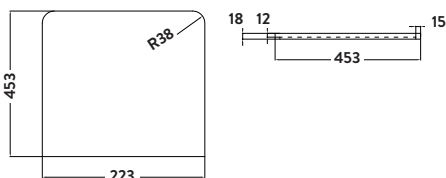

BELLA 500 WALL CABINET WITH COUNTER TOP

(Basin options p45)

500w x 500h x 450d

PAINT-BELLA-500WALLCAB-GWTE
500mm Wall Cabinet £346.00
BELLA-COUNTERTOP-500-GWTE
500mm Gloss Top £111.00
Combined £457.00

500w x 500h x 450d

BELLA-500WALLCAB-PEBGREY
500mm Wall Cabinet £346.00
BELLA-COUNTERTOP-500-GWTE
500mm Gloss Top £111.00
Combined £457.00

500w x 500h x 450d

BELLA-500WALLCAB-WGREY
500mm Wall Cabinet £346.00
BELLA-COUNTERTOP-500-GWTE
500mm Gloss Top £111.00
Combined £457.00