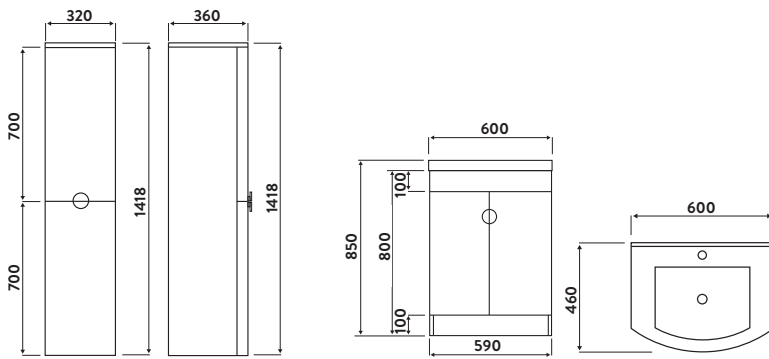

SPACE

- > 18mm Solid Carcass
- > Supplied Rigid in White Gloss Paint Finish
- > Soft Close Doors
- > Chrome Handles
- > Ceramic Basin
- > 1 Tap Hole Option Only

Space D Shape Vanity Pack Gloss White

D-600-BASIN-CAB-WTE D Shaped Vanity Unit	£428.00
D-600-CER-BAS D Shaped Ceramic Basin	£205.00
D-TALL1400-WTE D Shaped Tall Boy	£400.00
Combined	£1,033.00