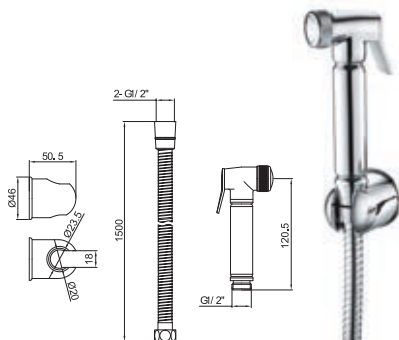

**Bath Shower Mixer with Shower Kit
and Wall Bracket**

£76.00

TAP063

Operating Pressure 0.5 Bar

**Douche Handset,
Flexi and Holder**

£32.00

DOUCHE001

**Douche Handset, Flexi,
Holder and Outlet Elbow**