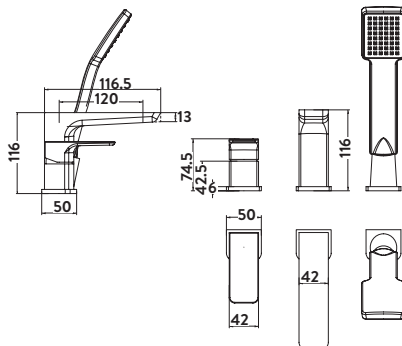

3 Hole Bath Mixer