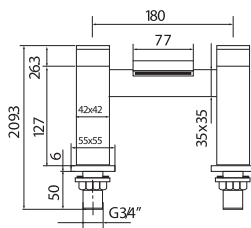

Bath Filler