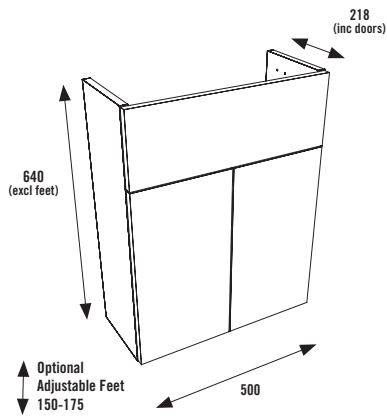

500 SLIM BASIN UNIT

Option to install Floor Standing or Wall Hung