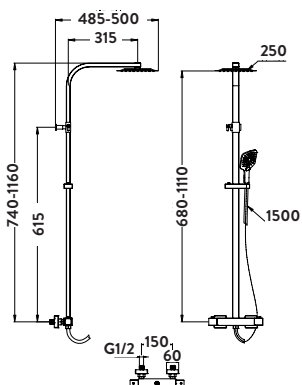

HEILER COOL TOUCH

HELIER Square Cool Touch Rigid Riser Shower

£321.00

Code SHOWER010

With adjustable rigid riser

Operating Pressure

0.5 Bar

- > 250mm ultra thin solid metal fixed shower head
- > Rubber easy clean soft rubber nozzles on main shower head and handset
- > Telescopic riser rail - **adjustable after installation**
- > Fully thermostatic valve - **cool touch**
- > Brass thermostatic cartridge
- > Multi-function shower handset with height adjustable holder