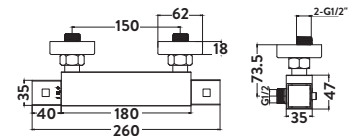

SHOWER ACCESSORIES

Chrome Square Shower Outlet, Hose & Head

£64.00

OUTHOLDER001

Black Square Shower Outlet, Hose & Head

£64.00

BLACK019ORB

Chrome Round Shower Outlet, Hose & Head