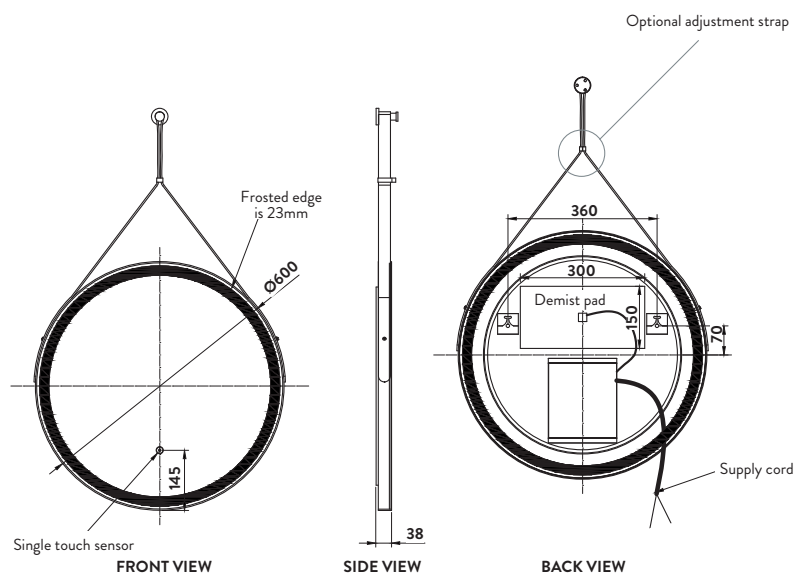

BELINI LED MIRROR

- > LED ambient mirror
- > Demister pad
- > Touch sensor, hold to change the light colour from warm white to cool white with memory function
- > 4mm copper-free silver mirror
- > Matt black finish frame
- > Black decorative strap and wall fitting support
- > Optional adjustment strap

Belini Round LED Mirror 600mm

£441.00

BELINI-LED-600

EASY-TOUCH
Colour change at
the touch of a button