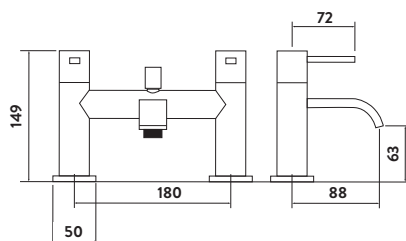

TAP093

Includes shower kit and wall bracket

Operating pressure 0.5 bar

Mono Basin Mixer

Tall Basin Mixer

Bath Filler

Bath Shower Mixer

Mono Basin Mixer