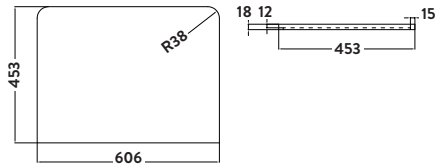

BELLA 600 WALL CABINET WITH COUNTER TOP

(Basin options p45)

High Gloss White

600w x 500h x 450d

PAINT-BELLA-600WALLCAB-GWTE
600mm Wall Cabinet £386.00

BELLA-COUNTERTOP-600-GWTE
600mm Gloss Top £122.00

Combined **£508.00**