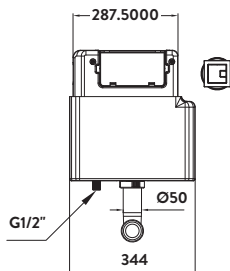

CISTERN001

- > Slimline design, perfect for small cloakroom units
- > Top access and front access
- > 3 and 6 litre flushing option
- > Polystyrene jacket reduces flush noise and stops condensation