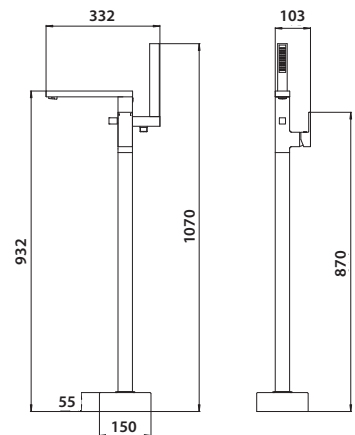

Freestanding Bath Shower Mixer