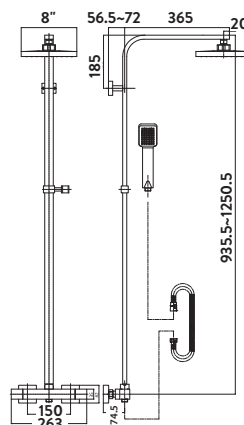

Chrome Square Rigid Riser Shower

£335.00

Code SHOWER003

With adjustable rigid riser

Operating Pressure

0.5 Bar

- > 200mm ultra thin solid metal fixed shower head
- > Easy clean rubber nozzles on main shower head and handset
- > Telescopic riser rail - **adjustable after installation**
- > Chrome plated brass body thermostatic shower valve
- > Adjustable handset holder