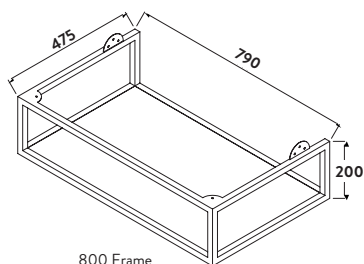

AMBIENCE-LED CAB-60X48-MGREY
Ambience LED Drawer Box 80 x 48 £525.00

AMBIENCE-BASIN60X48-GREY
Ambience Grey Basin 80 x 48 £281.00

Combined £806.00

800 Basin

800 LED Cabinet

800 Frame

Comes with 2 dual colour reversible shelves, for use on all cabinet colours.