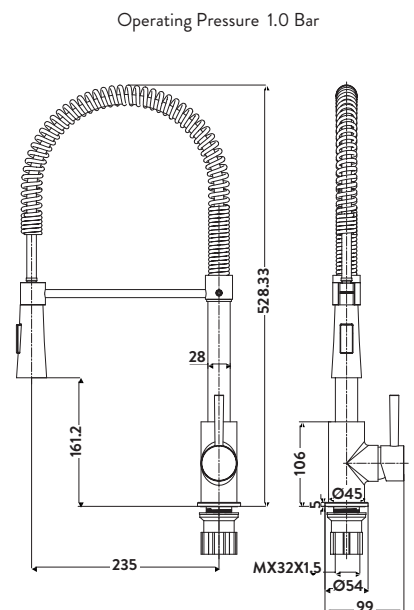

KITCHEN TAPS

ROSSI

KT37

NICK37

TIRARE

KT38

NICK38