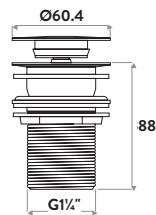

Round Dome Unslotted Sprung Basin Waste

£21.00

WASTE91