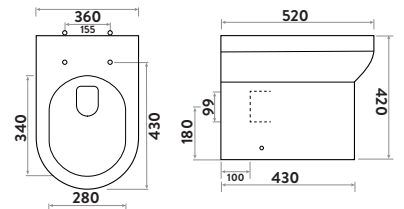

Back to Wall Pan