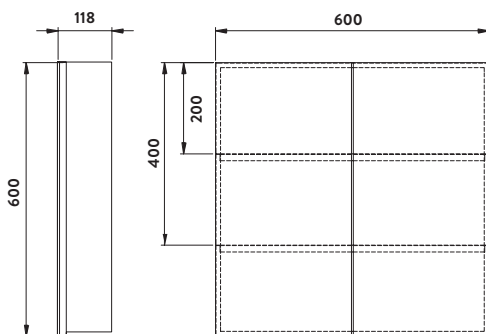

Double Door Stainless Steel Cabinet

£193.00

SSCB02