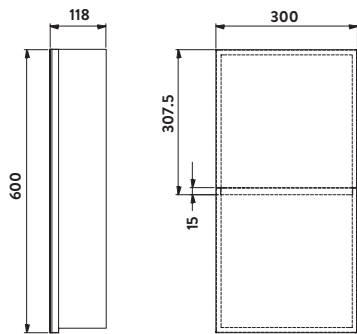

MIRROR CABINETS

Single Door Stainless Steel Cabinet

£108.00

SSCB01