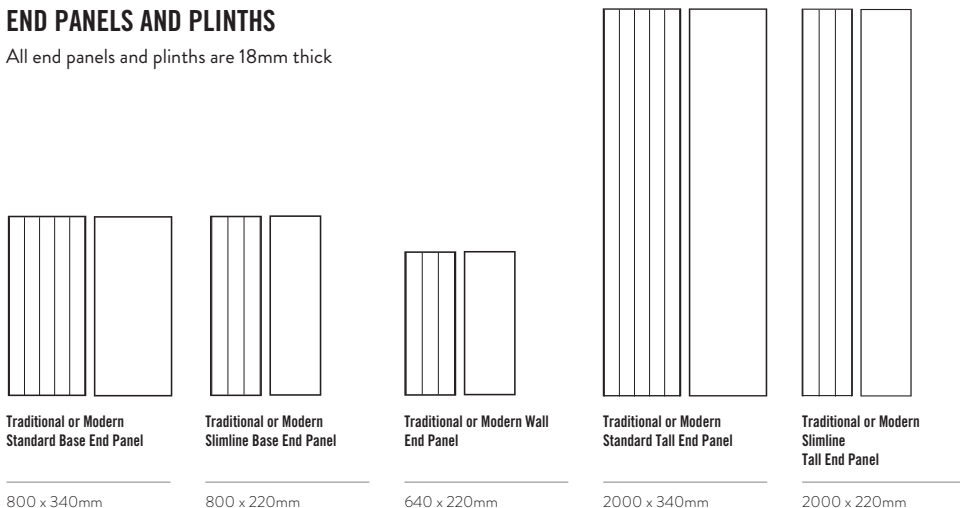

END PANELS AND PLINTHS

All end panels and plinths are 18mm thick

PLEASE BE AWARE CUTTING OF END PANELS AND PLINTHS MAY BE REQUIRED WHEN FITTING