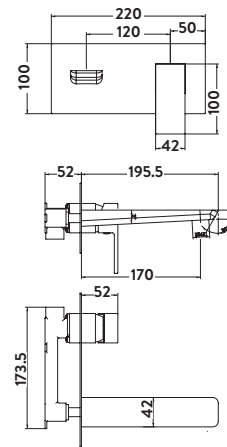

Wall Mounted Bath and Basin Mixers