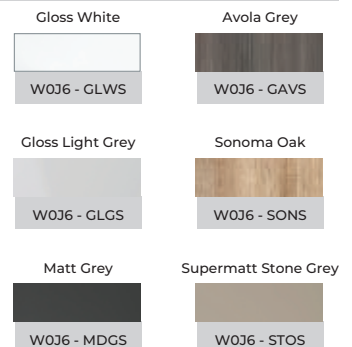

MODERN DOORS

Please state both carcass and door codes when ordering	Total £495.00	Carcass £269.00	Door Pack £226.00