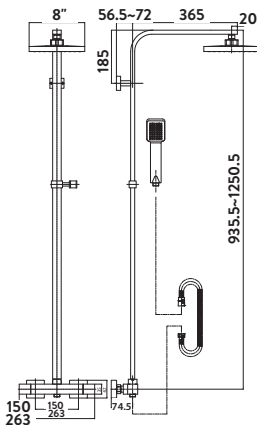

- > 200mm ultra thin solid metal fixed shower head
- > Easy clean rubber nozzles on main shower head and handset
- > Telescopic riser rail - **adjustable after installation**
- > Electroplated black brass body thermostatic shower valve
- > Adjustable handset holder