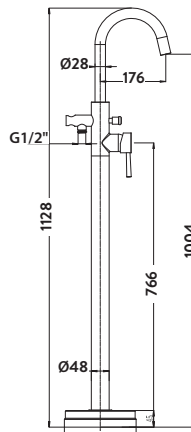

**Bidet Mixer
With Pop Up Waste**

£104.00

TAP107

Operating Pressure 0.2 Bar

Bath Filler

Bath Shower Mixer

Bath Taps (Pair)

Wall Mounted Basin Mixer