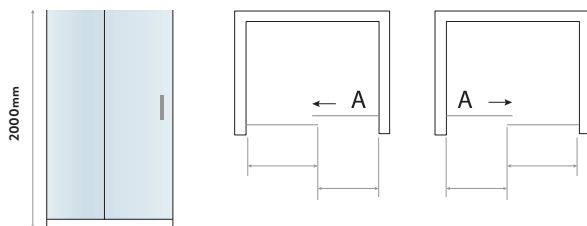

EXTENSION PROFILE

Adds 20mm per profile	Price Inc VAT	Code
	£80.00	SCUDFRAMELESSEXT