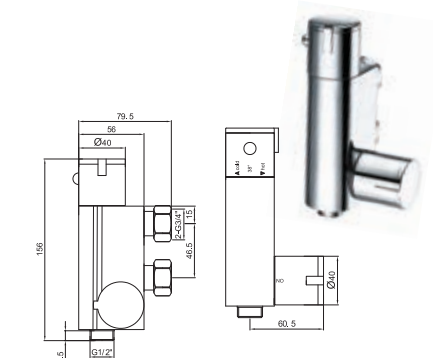

**Thermostatic Vertical
Valve for Douche**

£118.00

DOUCHE003