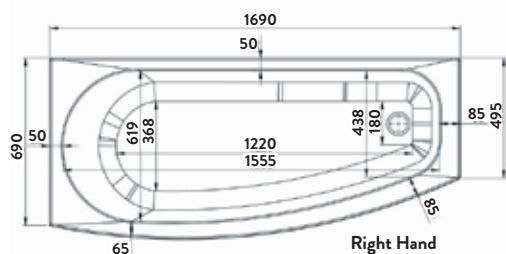

SPACE SAVER - SHOWER BATH

Code	Size	Price
SPACEBATH001	Spacesaver Left 1695 x 695	£415.00
SPACEBATH002	Spacesaver Right 1695 x 695	£415.00
SPACEBATH003	Spacesaver Front Panel	£145.00
SPACEBATH004	Spacesaver End Panel	£55.00
SCREEN004	Spacesaver Bath Screen	£215.00

- > Made in the UK by Europe's largest bath manufacturer
- > Lifetime guarantee
- > Made from the highest quality Lucite acrylic
- > Fully encapsulated baseboards
- > 6mm toughened safety glass bathscreens