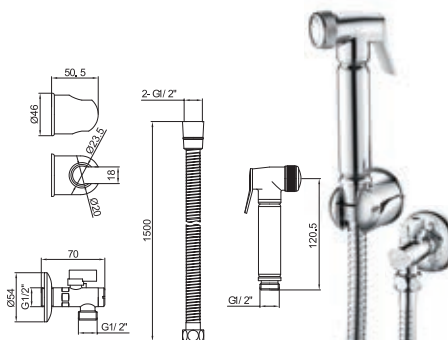

**Bath Shower Mixer with Shower Kit
and Wall Bracket**

£76.00

TAP063

Operating Pressure 0.5 Bar

**Douche Handset,
Flexi and Holder**

£32.00

DOUCHE001

**Douche Handset, Flexi,
Holder and Outlet Elbow**