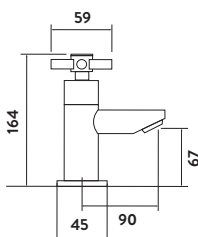

Bath Shower Mixer

£196.00

TAP133

Includes shower kit and wall bracket
Operating Pressure 0.5 Bar

Mono Basin Mixer

Basin Taps

Bath Taps

Bath Filler