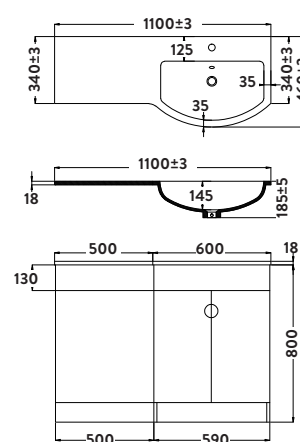

Space P Shape Vanity Pack RIGHT Gloss White

P-WCUNIT-WTE P Shaped WC Unit	£220.00
P-BASIN-RIGHT P Shaped Polymarble Basin	£320.00
P-1100-VANITY P Shaped Basin Unit	£441.00
Combined	£981.00