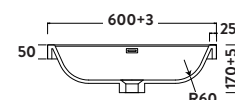

Bella 600 Basin