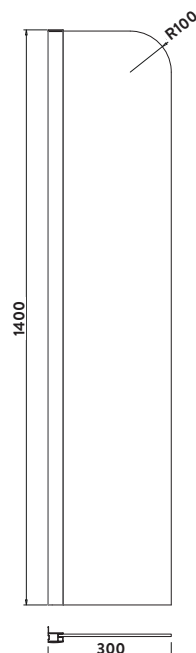

Mono Square Edge 6mm Thick Bath Screen

Mono 6mm Thick Bath Screen
1400 x 800mm

£175.00

LS888B

- > 6mm toughened safety glass
- > 20mm adjustment for easy installation and adjustment
- > Metal top and bottom hinge - not plastic
- > Black profiles with a black water seal