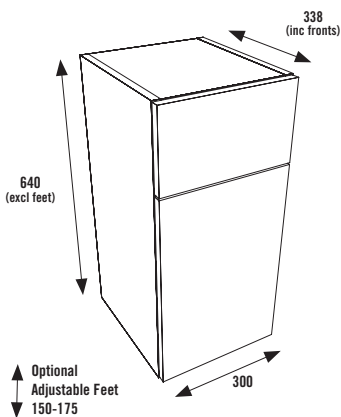

300 1 DRAWER 1 DOOR UNIT

Option to install Floor Standing or Wall Hung