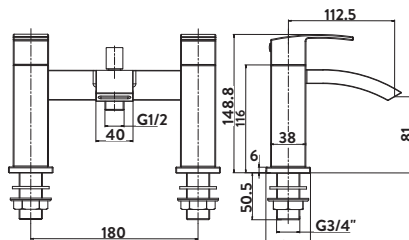

Bath Shower Mixer