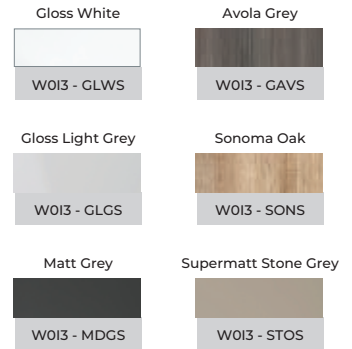

MODERN DOORS

Please state both carcass and door codes when ordering	Total £363.00	Carcass £258.00	Door Pack £105.00