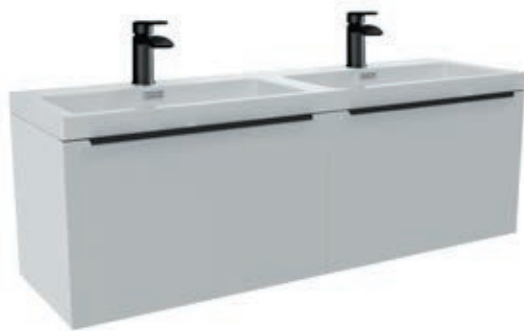

Muro 1200 Basin Cabinet with Black Handles Gloss White

1200w x 375h x 355d

MURO-600BASINCAB-GWTE 600mm Basin Cabinet	£426.00
MURO-600BASINCAB-GWTE 600mm Basin Cabinet	£426.00
BLACK-600HANDLE 600mm Handle	£40.00
BLACK-600HANDLE 600mm Handle	£40.00
MURO-1200WHBASIN 1200mm Basin	£241.00
Combined	£1,173.00

Optional Black Overflow Insert

OVERFLOWSQ-BLACK	£15.00