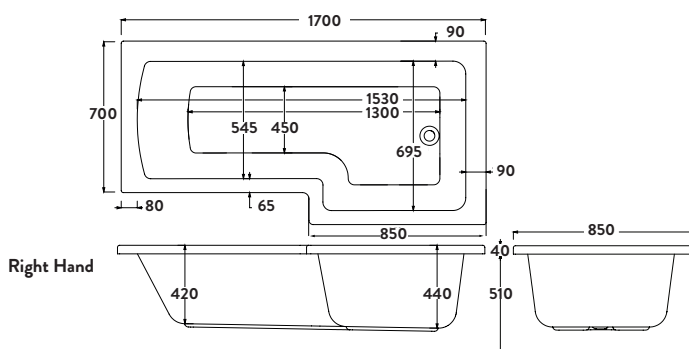

L SHAPE - SHOWER BATH

Code	Size	Price
SHOWERBATH004	L Shape Left 1700 x 850	£416.00
SHOWERBATH005	L Shape Right 1700 x 850	£416.00
SHOWERBATH006	L Shape Front Panel	£117.00
BATH-SS700BPEND	L Shape End Panel	£35.00
SCREEN003	L Shape Bath Screen	£180.00

- > Lifetime guarantee
- > Made from the highest quality Lucite acrylic
- > Fully encapsulated baseboards
- > 6mm toughened safety glass bathscreens