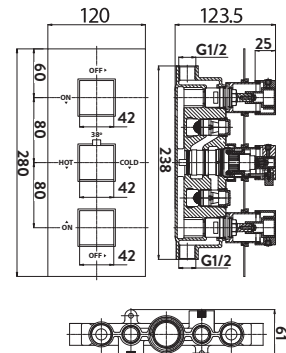

FEATURES

- > Manufactured from solid brass.
- > Suitable for water systems between 0.2 to 4 bar pressure.
- > Suitable for all water systems.
- > Thermostatically controlled.
- > Built-in anti-scald device.
- > Suitable for use with shower pumps.
- > 10 year guarantee.