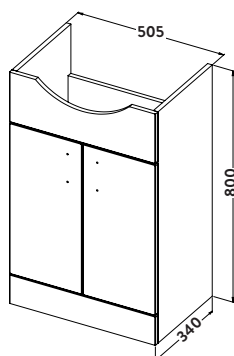

Optional Handle Matt Black

LANZA-HANDLE-BLACK £22.00 (each)

Espada Vanity Unit