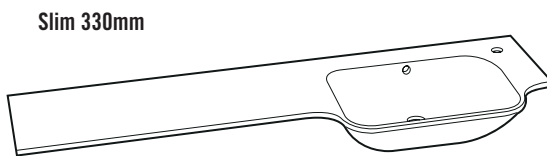

RIGHT HAND INTEGRATED BASINS

18mm thick worktop

Slim 330mm