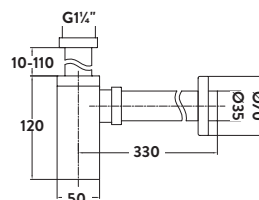

BATH WASTES

Bath Pop-Up

£28.00

Waste and overflow

BW001

Black Pop-Up

£54.00

Waste and overflow

BLACKBW001

Round Bath

£28.00

With sprung **EasyClean** waste and overflow

WASTE90

Square Bath

£57.00

With sprung waste and overflow

WA98

BASIN TRAPS

£50.00

BT01

£62.00

BT02

£82.00

BT03

£66.00

BLACK096

£88.00

BLACK097