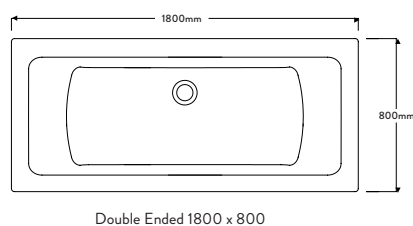

Double Ended

Code	Size	Price
BATH-SSQDE1700X700	1700 x 700	£360.00
BATH-SSQDE1700X750	1700 x 750	£412.00
BATH-SSQDE1800X800	1800 x 800	£506.00