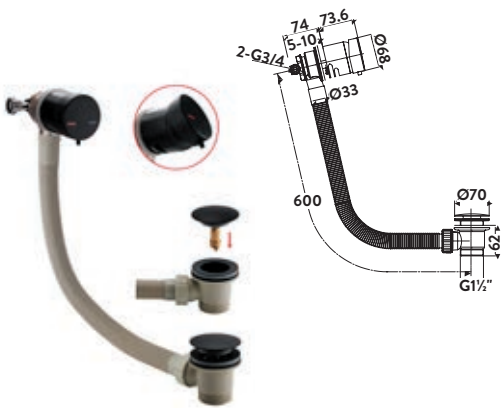

With Click Clack waste

WASTE102

Bath Filler and Overflow Matt Black £187.00

With Click Clack waste

WASTE103ORB