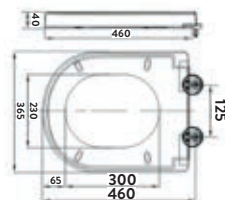

Rimless Open Back Pan & Cistern

Rimless Back to Wall Pan

Rimless Closed Back Pan & Cistern

Semi Recessed Basin

Slim Heavy Weight Seat

PORTO

Porto Open Back Pan Including Cistern & Wrap Over Seat

370w x 780h x 600d
 Roughing-In 120mm
 Side Clearance 100mm