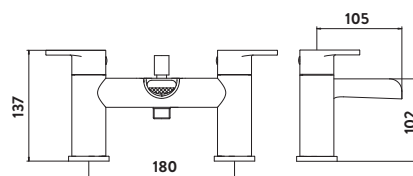

LIBERTY

£130.00

TAP051

Provided with Push Waste
Operating Pressure 0.2 Bar

£208.00

TAP052

Operating Pressure 0.5 Bar

£242.00

TAP053

Provided with Shower Kit & Wall Bracket
Operating Pressure 0.5 Bar

Bath Filler