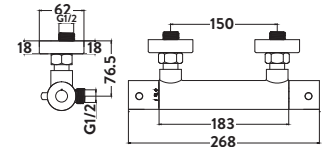

Square Exposed Thermostatic Valve Matt Black

£168.00

BARVALVEBLK002ORB

Cool Touch