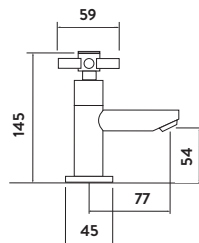

KROSS

£133.00

TAP131

Provided with push waste
Operating Pressure 0.2 Bar

£110.00

TAP134

Operating Pressure 0.2 Bar

£116.00

TAP135

Operating Pressure 0.2 Bar

£172.00

TAP132

Operating Pressure 0.5 Bar

£196.00

TAP133

Includes shower kit and wall bracket
Operating Pressure 0.5 Bar

Basin Taps