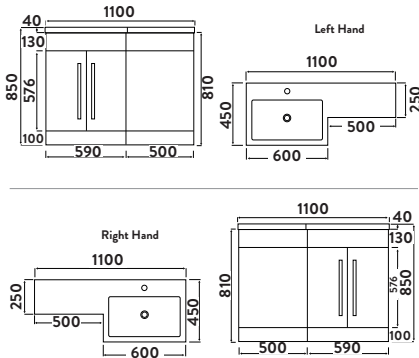

LILI 1100

- > 18mm solid carcass
- > Soft close doors / drawers
- > 1 tap hole option only
- > Polymarble basin
- > Supplied in White Gloss, Avola Grey, Indigo Blue, Bardolino Driftwood Oak or Matt Grey
- > All units apart from White Gloss made in UK

(please state left or right hand when ordering)

L-HANDLE-BLACK £22.00 (each)