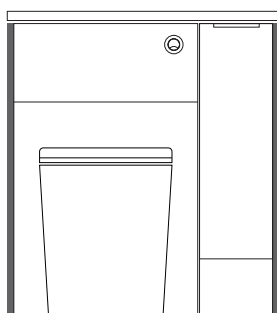

PRODUCTS IN THIS COMBINATION

Fitted Furniture Units

- 500 Slim WC Unit
- 200 Slim 1 Door Unit
- 300 Slim 1 Door Unit x2
- 600 Slim Basin Unit

Mirror

- 600 Double Mirror Wall Unit

Basin and Worktop

- Right Hand Slim 1244 Integrated Basin and Worktop
- Pure White Solid Worktop 1264 x 230 (cut to size)

Handles

- Straight Edge 600 Cabinet Pair Pack A x2
- Straight Edge 200 Cabinet Single Pack C

Tap

- Muro

Back to Wall Pan

- Middleton

Fitted Furniture Panels and Plinths (cut to size)

- Slimline Base End Panel x4
- Wall End Panel x2