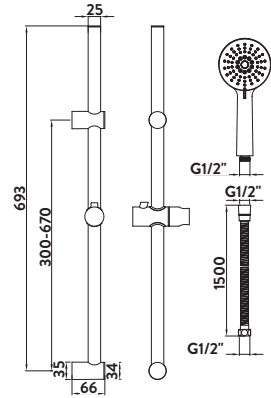

Fully adjustable lower bracket, ideal for new or replacement installations

Traditional Riser Rail Kit

£161.00

RISERKIT003

Middleton Slide Rail Kit

£63.00

RISERKIT005

Adjustable mounting brackets