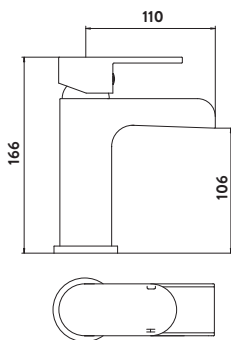

Mono Basin Mixer