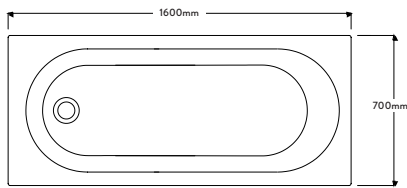

ROUND ENDED BATHS

Single Ended

Code	Size	Price
BATH-CRNDSE1600X700	1600 x 700	£278.00
BATH-CRNDSE1700X700	1700 x 700	£278.00
BATH-CRNDSE1700X750	1700 x 750	£343.00

Double Ended

Code	Size	Price
BATH-CRNDDE1700X700	1700 x 700	£348.00
BATH-CRNDDE1700X750	1700 x 750	£408.00
BATH-CRNDDE1800X800	1800 x 800	£493.00