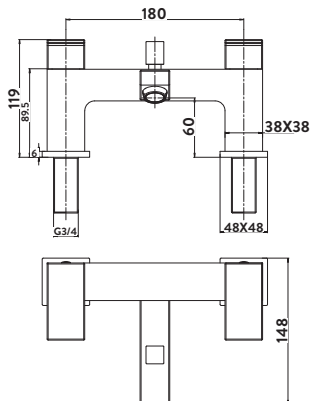

Bath Shower Mixer