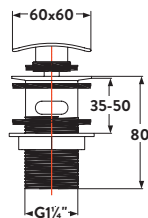

Black Square Dome Slotted Sprung Basin Waste

£31.00

BLACK094