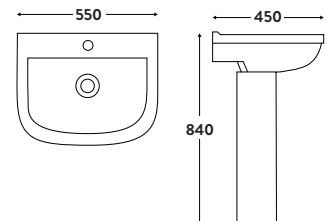

Basin & Pedestal