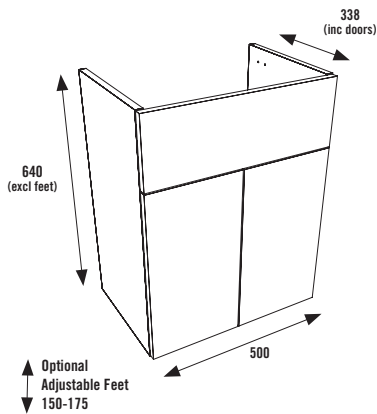

500 BASIN UNIT

Option to install Floor Standing or Wall Hung