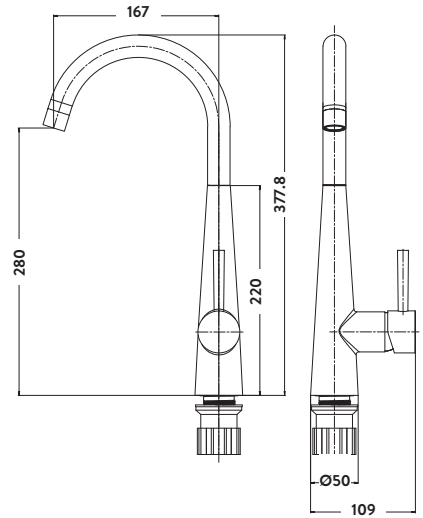

KITCHEN TAPS

VENICE

KT40

NICK40

Operating Pressure 0.2 Bar

VERDI

KT36

NICK36

Operating Pressure 0.2 Bar

ARUBA

KT34

NICK34

Operating Pressure 0.1 Bar