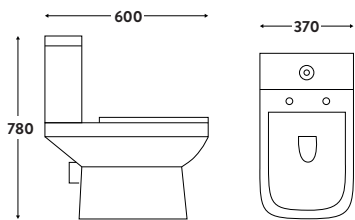

WC Pan including Cistern