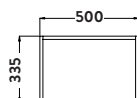

Space P Shape Vanity Pack RIGHT Gloss White

P-WCUNIT-WTE P Shaped WC Unit	£220.00
P-BASIN-RIGHT P Shaped Polymarble Basin	£320.00
P-1100-VANITY P Shaped Basin Unit	£441.00
Combined	£981.00