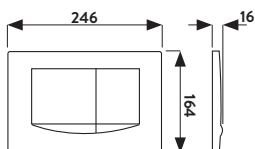

**Slimline ABS Push Button
Plate Square** £49.00

SLIMPUSHSQU

- > Only use with Inwall concealed cistern