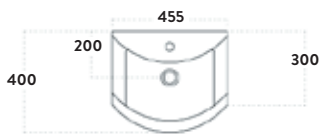

Lanza 450 Floor Cabinet