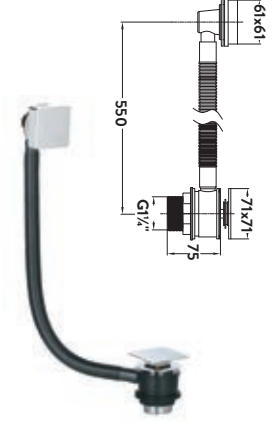

£54.00

Waste and overflow

BLACKBW001

Round Bath

£28.00

With sprung **EasyClean** waste and overflow

WASTE90

Square Bath