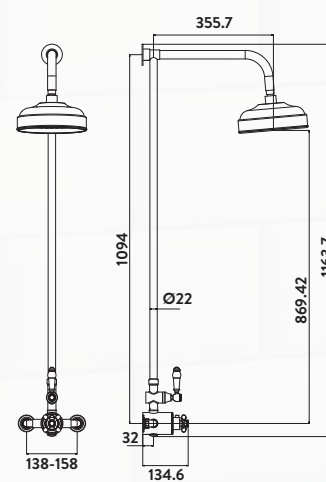

TRADITIONAL

Traditional Rigid Riser Shower with Fixed Head

£427.00

Code SHOWER005

Operating Pressure 0.5 Bar

- > Traditional raincan shower head
- > Period ceramic details on the handles and the valve body