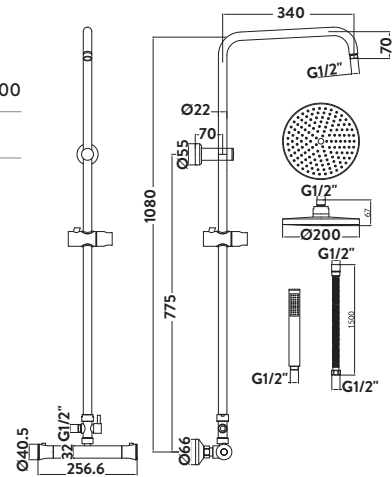

Tidy Rigid Riser Shower Kit
Thermostatic Valve
with Rigid Riser Kit

£113.00

With adjustable riser rail shower kit
Includes fast fix brackets

EXPOSEDKIT002