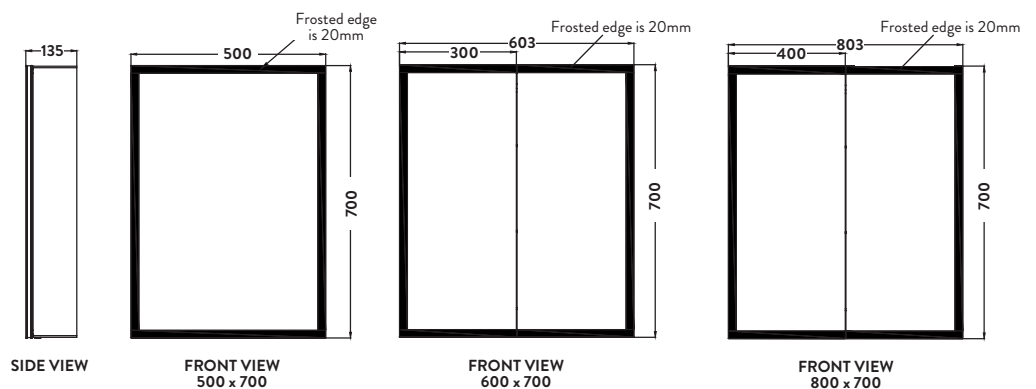

Mia LED Mirror with Demister Pad and Shaver Socket - Double Door 800 x 700mm

£940.00

MIA-800x700-CAB