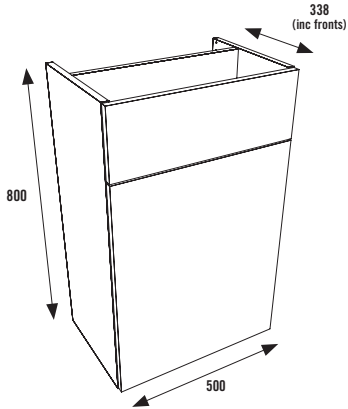

STANDARD DEPTH UNITS

500 WC UNIT