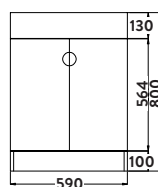

Space P Shape Vanity Pack RIGHT Gloss White

P-WCUNIT-WTE P Shaped WC Unit	£220.00
P-BASIN-RIGHT P Shaped Polymarble Basin	£320.00
P-1100-VANITY P Shaped Basin Unit	£441.00
Combined	£981.00