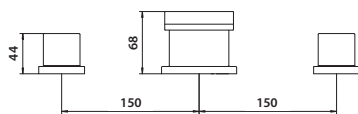

3 Hole Bath Filler