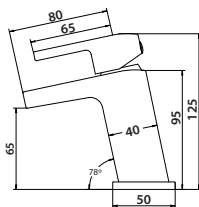

Mini Mono Basin Mixer