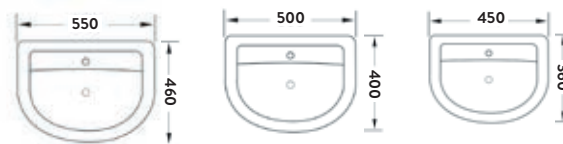

560w x 160h x 470d

MIDDLETON-RECESSED	£153.00

BASIN OVERFLOW COVER
COLOUR OPTIONS AVAILABLE

Page 329

Basins