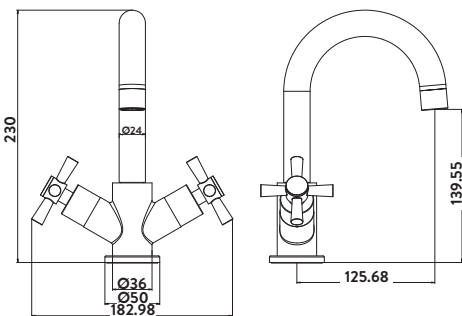

Mono Basin Mixer