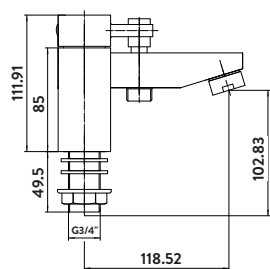

TAP012

Includes shower kit and wall bracket
Operating Pressure 0.5 Bar

Mini Mono Basin Mixer

Mono Basin Mixer

Basin Taps

Bath Filler

Bath Shower Mixer

KROSS