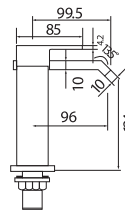

MIAMI

£164.00

TAP121

Provided with push waste
Operating Pressure 0.2 Bar

£267.00

TAP122

Operating Pressure 0.5 Bar

£301.00

TAP123

Includes shower kit and wall bracket
Operating Pressure 0.5 Bar

£315.00

TAP124

Operating Pressure 0.5 Bar

£315.00

TAP126

Operating Pressure 0.5 Bar