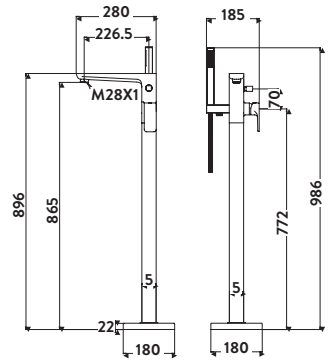

Freestanding Bath Shower Mixer