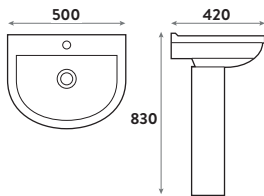

D Shape Seat

Soft Close

SEAT005	£46.00
---------	---------------

D Shape Back to Wall Soft Close Seat

Soft Close

SEAT002D	£54.00
----------	---------------

Basin & Pedestal

Semi Recessed Basin