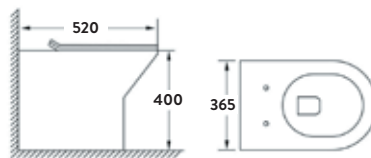

Rimless Open Back Pan & Cistern

Rimless Back to Wall Pan

Rimless Closed Back Pan & Cistern

Semi Recessed Basin

Slim Heavy Weight Seat

PORTO

Porto Open Back Pan Including Cistern & Wrap Over Seat

370w x 780h x 600d
 Roughing-In 120mm
 Side Clearance 100mm