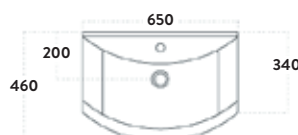

750w x 860h x 485d (inc. basin)

LANZA-750-BASINUNIT-ANTHRACITE
750mm Floor Cabinet £227.00

LANZA750BASIN
750mm Basin £157.00

Combined **£384.00**

Lanza 450 Floor Cabinet

Lanza 550 Floor Cabinet

Lanza 650 Floor Cabinet