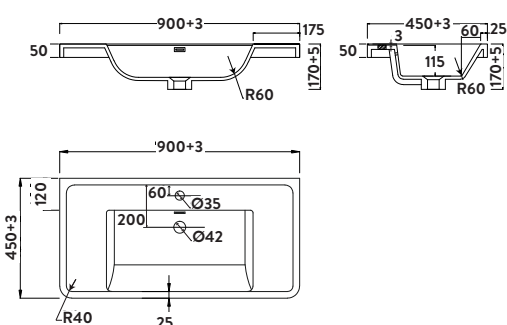

Combined £1,342.00

Bardolino Driftwood Oak

1200w x 800h x 450d

BELLA-1200FLOORCAB-DRIFTWOOD
 1200mm Floor Cabinet £1,029.00

BELLA-1200BASIN
 1200mm Basin £313.00

Combined £1,342.00

Bella 900 Basin

Bella 1200 Basin