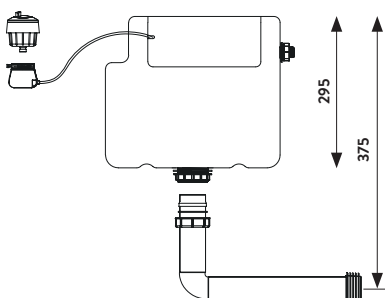

CONCEALED CISTERNS & FRAMES

Concealed Cistern

Concealed Cistern with Chrome Button

£57.00

CISTERN002

- > AG Air gap compliant
- > Top access and front access
- > WRAS approved flush valve
- > Compact design that will fit most furniture
- > 3 and 6 litre flushing option
- > Strong and durable High Density Poly Ethylene (HDPE plastic)
- > Push button can be fitted flush or surface mounted
- > Depth 140mm, Width 340mm

Black Push Button for CISTERN002

£20.00

BLACKPUSHBUTTON-CISTERN002

- > Only use with CISTERN002