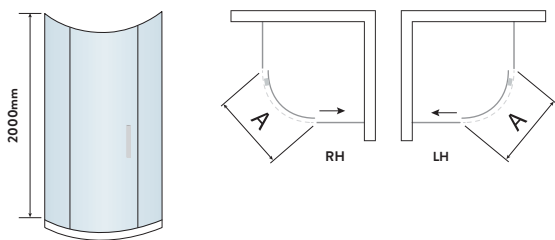

Size	Width mm	Opening Size (A)	Price Inc VAT	Code
Left Handed (Shown in Image)				
900	865 - 890mm	430mm	£761.00	SCUDFRAMELESS-900QD-L
Right Handed (Shown in Image)				
900	865 - 890mm	430mm	£761.00	SCUDFRAMELESS-900QD-R