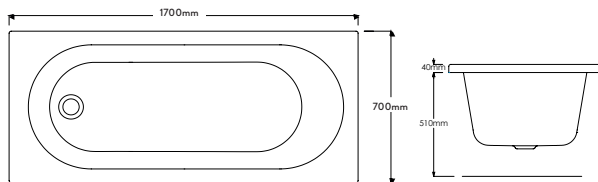

Single Ended 1700 x 700