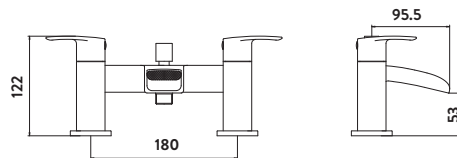

MONUMENT

£123.00

TAP071

Provided with Push Waste
Operating Pressure 0.2 Bar

£181.00

TAP072

Operating Pressure 0.5 Bar

£212.00

TAP073

Provided with Shower Kit & Wall Bracket
Operating Pressure 0.5 Bar