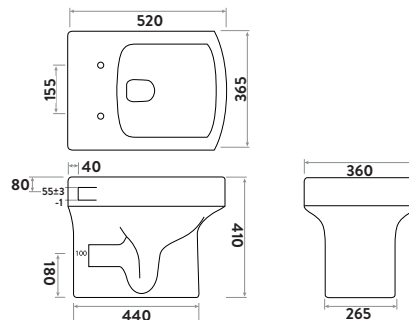

Semi Pedestal

Back to Wall Toilet

Basin & Pedestal

MIDDLETON

RIMLESS

Middleton Rimless Open Back Pan, Including Cistern & Soft Close Seat

360w x 780h x 590d
 Roughing-In 212mm
 Side Clearance 115mm

MIDDLETON-OPENPAN	Open Back Pan	£193.00
MIDDLETON-CISTERN	Cistern inc Fittings	£94.00
999-SEAT-SLIM	Soft Close Seat	£56.00
Combined		£343.00