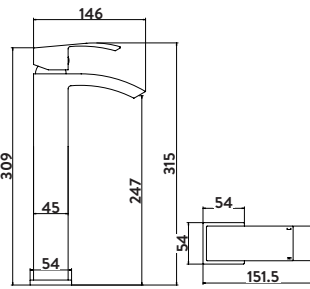

£226.00

BLACK254ORB

With diverter
Operating pressure 0.2 bar

Mini Mono Basin Mixer

Mono Basin Mixer

Tall Mono Basin Mixer

Bath Filler

Bath Shower Mixer