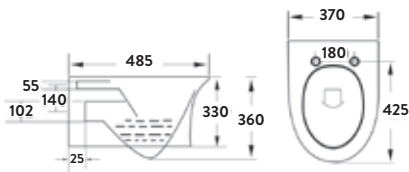

DEIA

RIMLESS

Deia Rimless Wall Hung Pan & Soft Close Seat

370w x 360h x 485d

DEIA007	Wall Hung Pan	£268.00
999-SEAT-SLIM	Soft Close Seat	£56.00
Combined		£324.00

COMFORT
HEIGHT
455mm

RIMLESS

Deia Rimless Comfort Height Back to Wall Pan & Soft Close Seat

365w x 455h x 485d

DEIA010	Back to Wall Pan	£278.00
999-SEAT-SLIM	Soft Close Seat	£56.00
Combined		£334.00

Slim Heavy Weight Seat

Soft Close

999-SEAT-SLIM	£56.00

Wrap Over Seat

30mm Wrap Over
Soft Close

777-WRAP-SEAT	£55.00

Rimless Comfort Height Back To Wall Pan