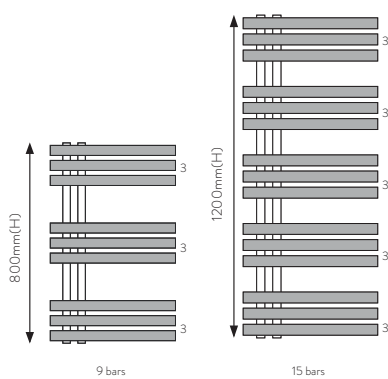

ELCHE LADDER RAILS

- > High quality triple layered chrome finish
- > Low carbon steel construction
- > Compatible for use on all UK heating systems
- > Manufactured to provide maximum heat output
- > Our BTU calculations use the British standard of Delta T60c

Size	Code	BTU/hr	Bar Diameter	Pipe Centres	Price
500 x 800	DESRAD006	1292	10 x 40	60	£311.00
500 x 1200	DESRAD007	1936	10 x 40	60	£414.00