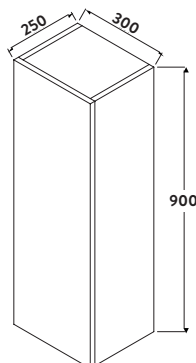

Tall Boy Cabinet