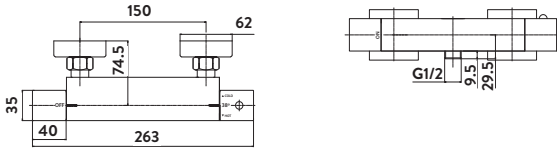

£129.00

BARVALVE002

Square Exposed Valve

£129.00

BARVALVE001

Traditional Exposed Valve

£297.00

TRADVALVE-BTM