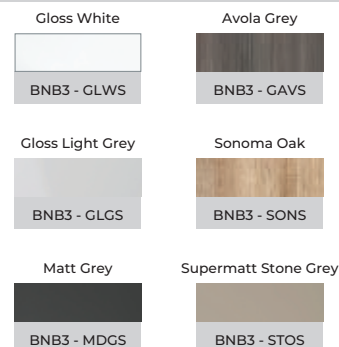

MODERN DOORS

Please state both carcass and door codes when ordering	Total £285.00	Carcass £210.00	Door Pack £75.00