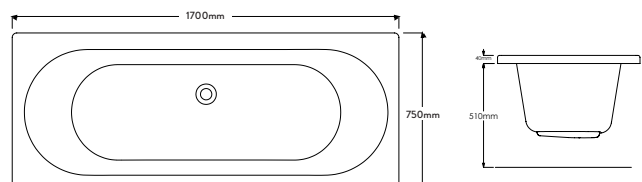

Double Ended 1700 x 750