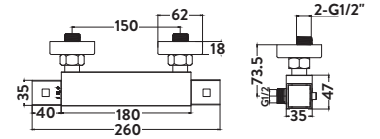

Round Exposed Thermostatic Valve Chrome

£145.00

BARVALVE005

Cool Touch

Square Exposed Thermostatic Valve Chrome

£145.00

BARVALVE006

Cool Touch