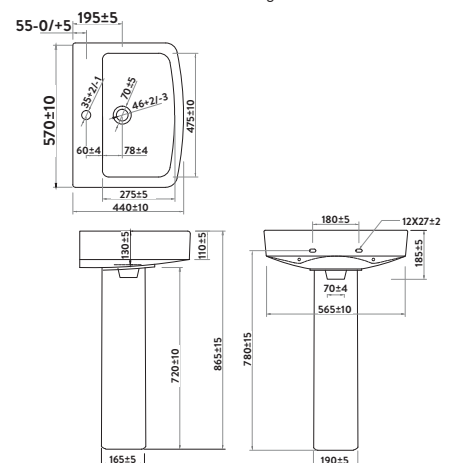

Semi Pedestal

Back to Wall Toilet

Basin & Pedestal

MIDDLETON

RIMLESS

Middleton Rimless Open Back Pan, Including Cistern & Soft Close Seat

360w x 780h x 590d
 Roughing-In 212mm
 Side Clearance 115mm

MIDDLETON-OPENPAN	Open Back Pan	£193.00
MIDDLETON-CISTERN	Cistern inc Fittings	£94.00
999-SEAT-SLIM	Soft Close Seat	£56.00
Combined		£343.00