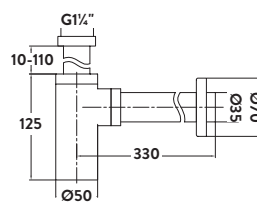

£62.00

BT02

Square Bottle Trap

£82.00

BT03

Black Minimalist Bottle Trap

£66.00

BLACK096