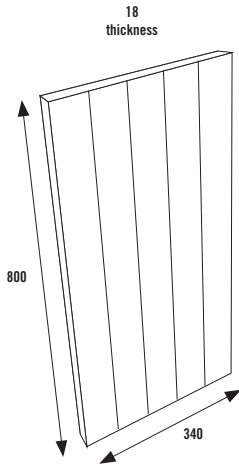

Matt Grey

Avola Grey

Sonoma Oak

Supermatt Stone Grey

Price
£160.00

Price
£160.00

STANDARD BASE END PANEL

TRADITIONAL PANELS