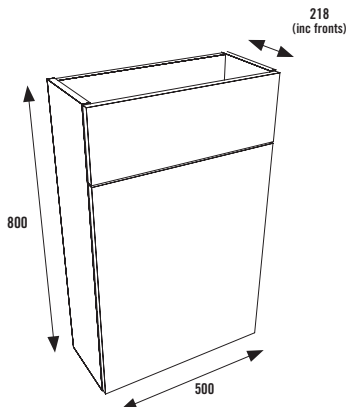

SLIM DEPTH UNITS

500 SLIM WC UNIT