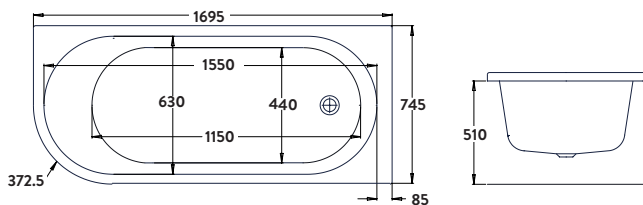

Code	Size	Price
J-BATH001	J Shape Left 1700 x 750	£444.00
J-BATH002	J Shape Right 1700 x 750	£444.00
J-BATH003	J Shape Panel Universal	£291.00

Right Hand

Left Hand

L SHAPE - SHOWER BATH

Code	Size	Price
SHOWERBATH004	L Shape Left 1700 x 850	£416.00
SHOWERBATH005	L Shape Right 1700 x 850	£416.00
SHOWERBATH006	L Shape Front Panel	£117.00
BATH-SS700BPEND	L Shape End Panel	£35.00
SCREEN003	L Shape Bath Screen	£180.00