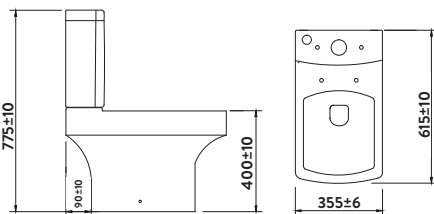

Open Back Pan including Cistern