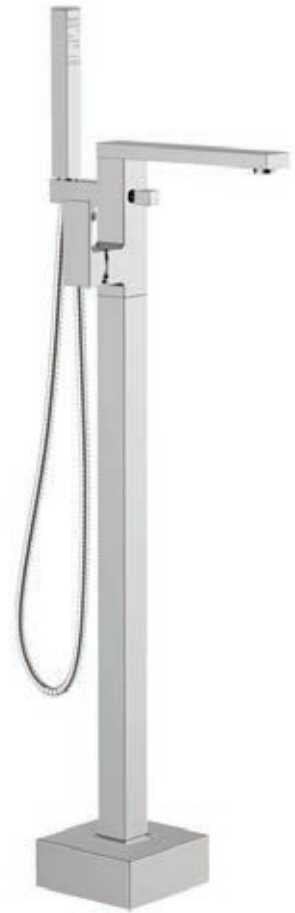

TAP142

Operating Pressure 0.5 Bar

Bath Shower Mixer

£219.00

TAP143

Provided with shower kit and wall bracket
Operating Pressure 0.5 Bar

Freestanding Bath Shower Mixer

£610.00