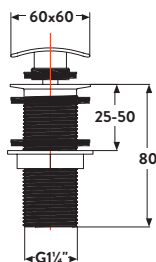

Square Dome Unslotted Sprung Basin Waste

£24.00

WASTE95