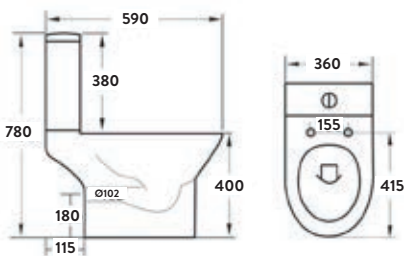

Rimless Open Back Pan & Cistern

Rimless Back to Wall Pan

Rimless Closed Back Pan & Cistern

Semi Recessed Basin

Slim Heavy Weight Seat

PORTO

Porto Open Back Pan Including Cistern & Wrap Over Seat

370w x 780h x 600d
 Roughing-In 120mm
 Side Clearance 100mm