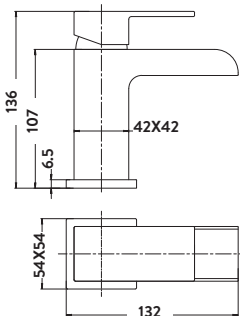

Mono Basin Mixer