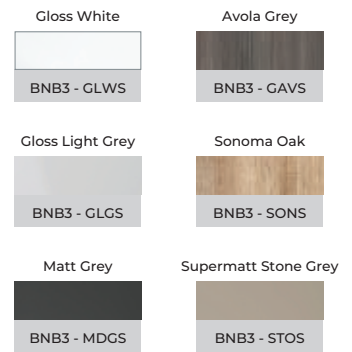

MODERN DOORS

Please state both carcass and door codes when ordering	Total £294.00	Carcass £219.00	Door Pack £75.00