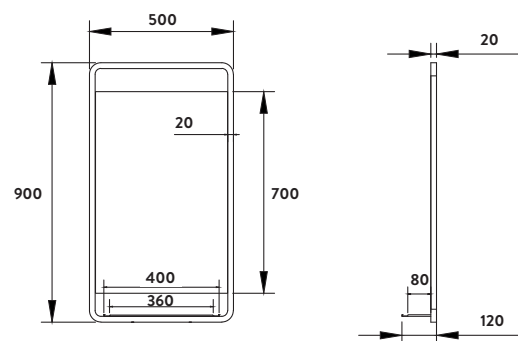

Mosca LED Mirror with Demister Pad and Shaver Socket and Bluetooth™ 500x700mm

£588.00

MIRROR004USB

MONO MIRRORS

Mono Black Soft Square Mirror With Shelf

500 x 900mm

£263.00

REFLECTION002