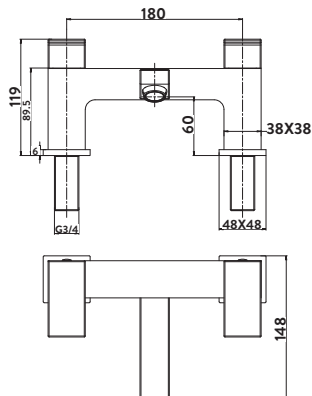

Bath Filler