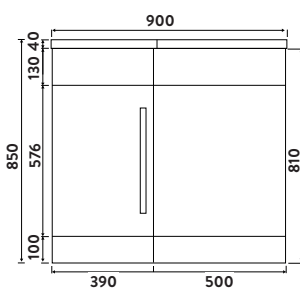

Optional Lili Handle Matt Black

L-HANDLE-BLACK	£22.00 (each)
----------------	---------------

Left Hand

(please state left or right hand when ordering)

Right Hand

MADE IN
BRITAIN

LILI 1100

- > 18mm solid carcass
- > Soft close doors / drawers
- > 1 tap hole option only
- > Polymarble basin
- > Supplied in White Gloss, Avola Grey, Indigo Blue, Bardolino Driftwood Oak or Matt Grey
- > All units apart from White Gloss made in UK