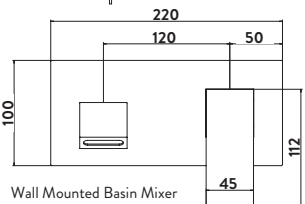

£226.00

BLACK254ORB

With diverter
Operating pressure 0.2 bar

Mini Mono Basin Mixer

Mono Basin Mixer

Tall Mono Basin Mixer

Bath Filler

Bath Shower Mixer