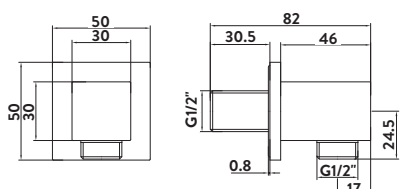

SHOWER ACCESSORIES

£64.00

OUTHOLDER001

Black Square Shower Outlet, Hose & Head

£64.00

BLACK019ORB

£56.00

OUTHOLDER002

Black Round Shower Outlet, Hose & Head

£56.00

BLACK018ORB

£22.00

HOSE001

Smooth Shower Hose 1.5 Metre Matt Black

£28.00

BLACK020

£45.00

OUT001

Black Square Outlet Elbow

£45.00

BLACK004ORB

Round Outlet Elbow

£27.00

OUT002

Black Round Outlet Elbow

£35.00

BLACK011ORB

£30.00

OUT003