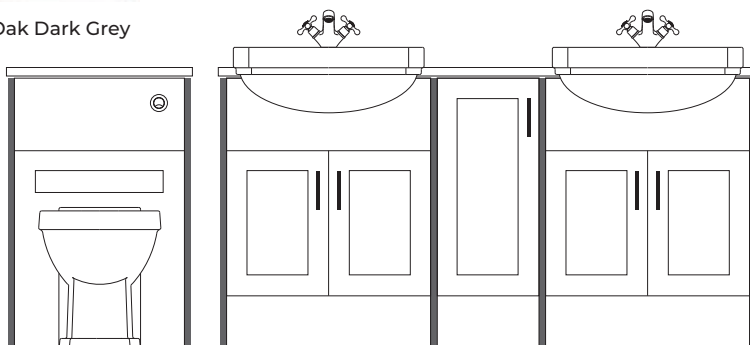

PRODUCTS IN THIS COMBINATION

Fitted Furniture Units

- 500 WC Unit
- 600 Basin Unit x2
- 300 Door Unit

Mirror

- 600 Double Mirror Wall Unit x2

Basin and Worktop

- Traditional Semi Recessed Basin x2
- Pure White Solid Worktop
  1564 x 350 (cut to size)
- Pure White Solid Worktop
  1264 x 350 (cut to size)

Handles

- Ringed Bar Handle x5

Tap

- Classic

Back to Wall Pan

- Traditional Back to Wall Pan

Fitted Furniture Panels and Plinths (cut to size)

- Standard Base End Panel x6
- Wall End Panel x4
- 2000 Plinth