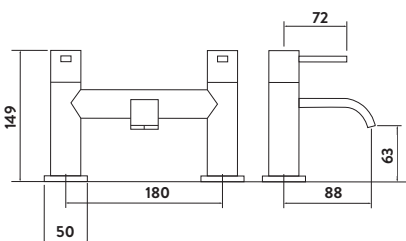

Bath Filler