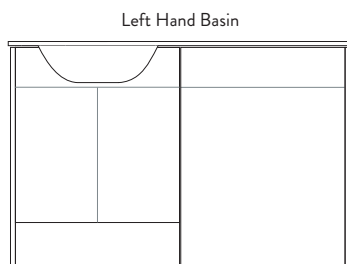

Right Hand Basin

TYPICAL UNIT LAYOUTS FOR INTEGRATED BASINS (Suitable for use with 600 Basin and WC Units only)

1244mm Basins

Left Hand Basin