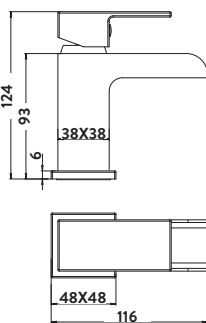

Mini Mono Basin Mixer