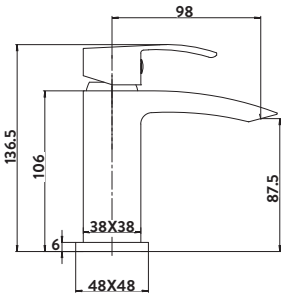

Mini Mono Basin Mixer