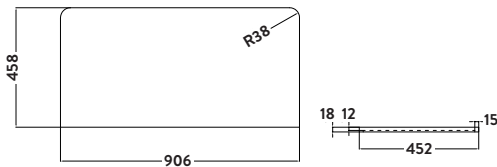

BELLA 900 FLOOR CABINET WITH COUNTER TOP

(Basin options p45)

High Gloss White

900w x 800h x 450d

PAINT-BELLA-900FLOORCAB-GWTE
900mm Floor Cabinet £763.00

BELLA-COUNTERTOP-900-GWTE
900mm Basin £156.00

Combined **£919.00**