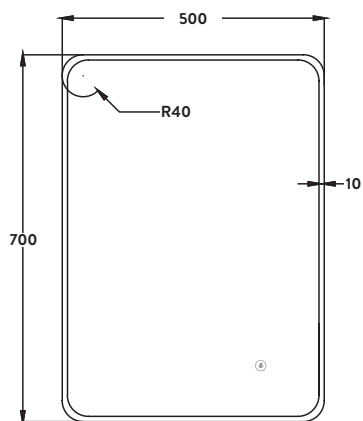

**Vivid LED Mirror with Demister Pad
and Dimmable LED 500 x 700mm**

£235.00

MIRROR006

BERIO LED MIRROR

Touch sensor

- > LED ambient bright white mirror
- > Demister pad
- > Integrated shaver socket
- > Touch on/off switch