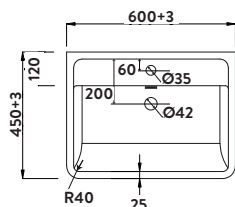

BELLA

BELLA 900 FLOOR CABINET WITH BASIN

900w x 800h x 450d

PAINT-BELLA-900FLOORCAB-GWTE
900mm Floor Cabinet £763.00

BELLA-900BASIN
900mm Basin £291.00

Combined **£1,054.00**

900w x 800h x 450d

BELLA-900FLOORCAB-PEBGREY
900mm Floor Cabinet £763.00

BELLA-900BASIN
900mm Basin £291.00

Combined **£1,054.00**

900w x 800h x 450d

BELLA-900FLOORCAB-WGREY
900mm Floor Cabinet £763.00

BELLA-900BASIN
900mm Basin £291.00

Combined **£1,054.00**

BELLA 900 FLOOR CABINET WITH COUNTER TOP

(Basin options p45)

900w x 800h x 450d

PAINT-BELLA-900FLOORCAB-GWTE
900mm Floor Cabinet £763.00

BELLA-COUNTERTOP-900-GWTE
900mm Basin £156.00

Combined **£919.00**

900w x 800h x 450d

BELLA-900FLOORCAB-PEBGREY
900mm Floor Cabinet £763.00

BELLA-COUNTERTOP-900-GWTE
900mm Basin £156.00

Combined **£919.00**

900w x 800h x 450d

BELLA-900FLOORCAB-WGREY
900mm Floor Cabinet £763.00

BELLA-COUNTERTOP-900-GWTE
900mm Basin £156.00

Combined **£919.00**

BELLA 1200 FLOOR CABINET WITH BASIN

1200w x 800h x 450d

PAINT-BELLA-1200FLOORCAB-GWTE
1200mm Floor Cabinet £787.00

BELLA-1200BASIN
1200mm Basin £313.00

Combined **£1,100.00**

1200w x 800h x 450d

BELLA-1200FLOORCAB-PEBGREY
1200mm Floor Cabinet £787.00

BELLA-1200BASIN
1200mm Basin £313.00

Combined **£1,100.00**

1200w x 800h x 450d

BELLA-1200FLOORCAB-WGREY
1200mm Floor Cabinet £787.00

BELLA-1200BASIN
1200mm Basin £313.00

Combined **£1,100.00**

Bella 600 Basin