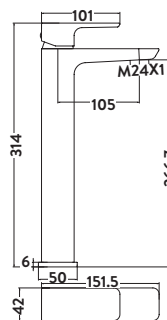

Operating Pressure 0.5 Bar

3 Hole Basin Mixer

£226.00

TAP245

Operating Pressure 0.5 Bar

Mini Mono Basin Mixer

Mono Basin Mixer

Tall Basin Mixer