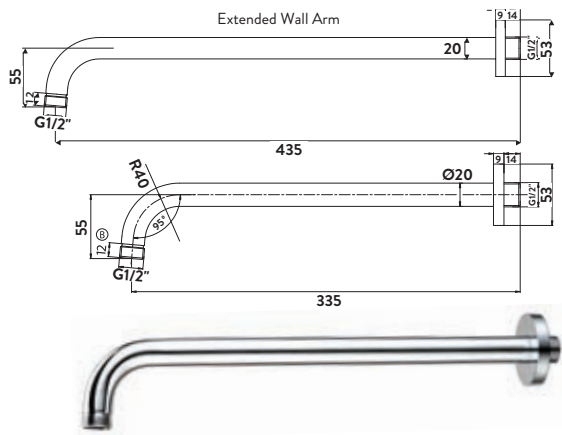

Round Wall Arm

WALLARM002	Round Wall Arm	£54.00
WALLARM005	Round Extended Wall Arm	£62.00