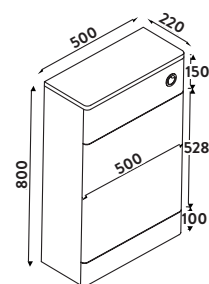

Rossini Back to Wall Unit

SPACE

SPACE

- > 18mm Solid Carcass
- > Supplied Rigid in White Gloss Paint Finish
- > Soft Close Doors
- > Chrome Handles
- > Ceramic Basin
- > 1 Tap Hole Option Only

Space D Shape Vanity Pack Gloss White