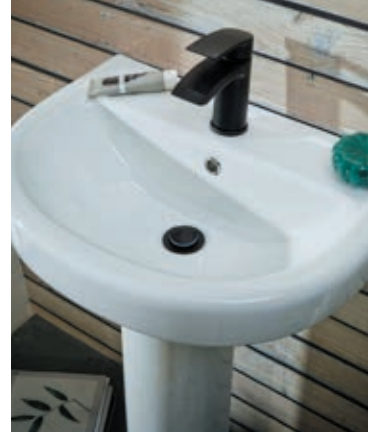

REVIVE

Revive 550 Basin & Pedestal

547w x 820h x 406d

REVIVE-550BASIN	550 Basin	£81.00
REVIVE-FULLPEDESTAL	Pedestal	£59.00
Combined		£140.00

Revive 460 Basin & Pedestal

463w x 805h x 400d

REVIVE-460BASIN	460 Basin	£63.00
REVIVE-FULLPEDESTAL	Pedestal	£59.00
Combined		£122.00

RIMLESS

Revive Rimless Open Back Pan, Including Cistern & Seat

346w x 808h x 610d

REVIVE-WC-OPENBACK	Pan & Cistern	£243.00
REVIVE-SEAT	Seat	£61.00
Combined		£304.00

RIMLESS

Revive Rimless Closed Back Pan, Including Cistern & Seat

345w x 808h x 600d

REVIVE-WC-CLOSEDBACK	Pan & Cistern	£295.00
REVIVE-SEAT	Seat	£61.00
Combined		£356.00

BASIN OVERFLOW COVER
COLOUR OPTIONS AVAILABLE

Page 329