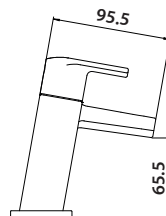

£186.00

TAP232

Operating Pressure 0.2 Bar

Bath Shower Mixer

£222.00

TAP233

Provided with Shower Kit &
Wall Bracket
Operating Pressure 0.5 Bar

Mini Mono Basin Mixer