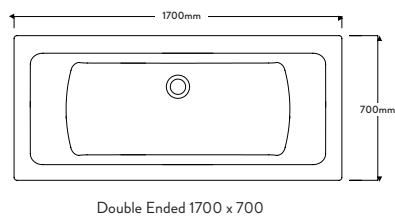

Code	Size	Price
BATH-SSQSE1700X700	1700 x 700	£283.00
BATH-SSQSE1700X750	1700 x 750	£360.00

Double Ended

Code	Size	Price
BATH-SSQDE1700X700	1700 x 700	£360.00
BATH-SSQDE1700X750	1700 x 750	£412.00
BATH-SSQDE1800X800	1800 x 800	£506.00