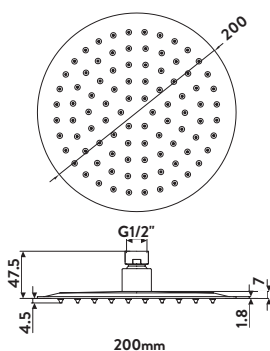

Valve Only

SHOWER HEADS & ARMS

Traditional Shower Head

£110.00

SH006
200mm Round

Traditional Wall Arm

£91.00

WALLARM003
Pivots from Wall Joint