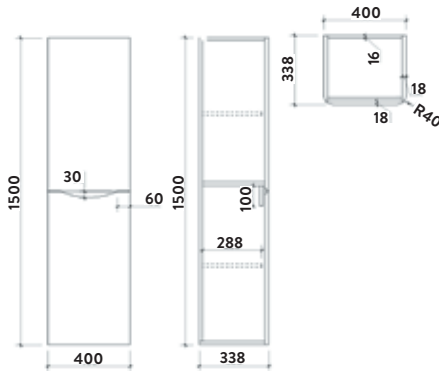

BELLA

BELLA 1500 TALL CABINET

400w x 1500h x 340d

PAINT-BELLA-1500TALLBOY-GWTE
£644.00

400w x 1500h x 340d

BELLA-1500TALLBOY-PEBGREY
£644.00

400w x 1500h x 340d

BELLA-1500TALLBOY-WGREY
£644.00