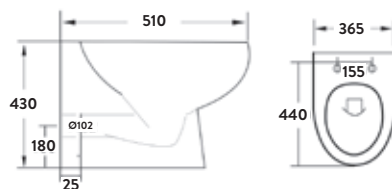

Belini Rimless Back to Wall Pan