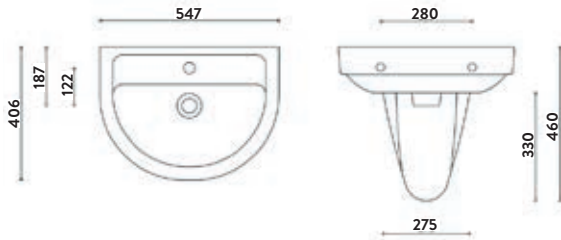

550 Basin & Semi Pedestal