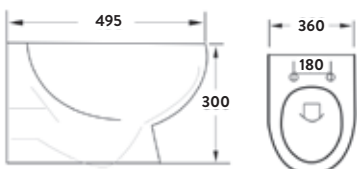

Belini Rimless Wall Hung Pan