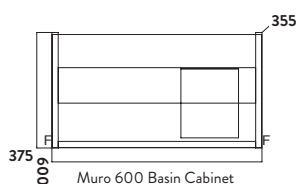

MURO

1 Muro Black Frame

Universal Frame
500 - 800mm Wide

MUROMONOFRAME £219.00

2 Black Overflow Insert

OVERFLOWSQ-BLACK £15.00

3 Muro 500 Basin Cabinet with Black Handles

500w x 375h x 355d

MURO-500BASINCAB-GWTE
500mm Basin Cabinet £388.00

MURO-500WHBASIN
500mm Basin £135.00

BLACK-500HANDLE
500mm Black Handle £40.00

Combined £563.00

3 Muro 600 Basin Cabinet with Black Handles

600w x 375h x 355d

MURO-600BASINCAB-GWTE
600mm Basin Cabinet £426.00

MURO-600WHBASIN
600mm Basin £158.00

BLACK-600HANDLE
600mm Black Handle £40.00

Combined £624.00

3 Muro 800 Basin Cabinet with Black Handles

800w x 375h x 355d

MURO-800BASINCAB-GWTE
800mm Basin Cabinet £500.00

MURO-800WHBASIN
800mm Basin £180.00

BLACK-800HANDLE
800mm Black Handle £40.00

Combined £720.00