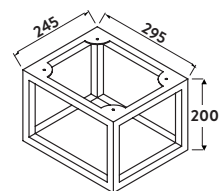

Frame for Tall Boy Cabinet