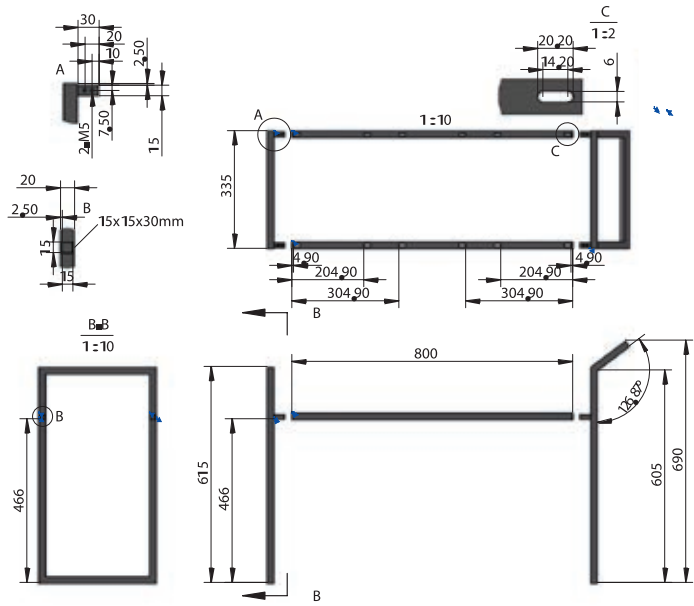

Universal Frame
500 - 800mm Wide

MUROMONOFRAME £219.00

2 Black Overflow Insert

OVERFLOWSQ-BLACK £15.00

3 Muro 500 Basin Cabinet with Black Handles

500w x 375h x 355d

MURO-500BASINCAB-GWTE
500mm Basin Cabinet £388.00