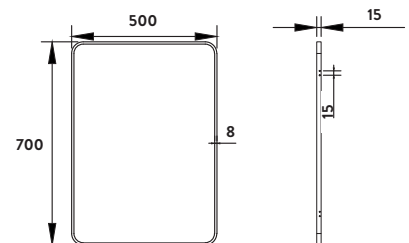

MONO MIRRORS

Mono Black Rectangle Mirror

500 x 700mm

£204.00

REFLECTION003

Can be mounted portrait or landscape.