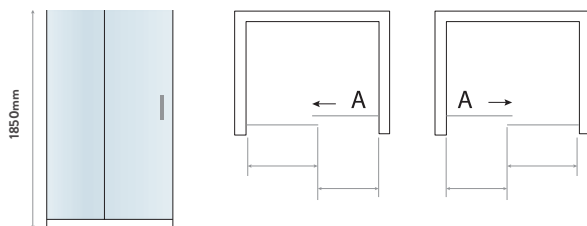

SLIDING DOOR

S6 SHOWER ENCLOSURES

- > Up to 6mm thick toughened safety glass
- > 1850mm tall
- > Universal design for left or right hand openings
- > Acqua shield glass treatment
- > Lifetime guarantee
- > Smooth sliding action
- > Large adjustment for out of true walls and easy installation

SLIDING DOOR

Size	Width mm	Opening Size (A)	Price Inc VAT	Code
1000	950 - 990mm	390mm	£330.00	S6-GLASS013
1100	1050 - 1090mm	430 mm	£340.00	S6-GLASS014
1200	1150 - 1190mm	490 mm	£345.00	S6-GLASS015
1400	1350 - 1390mm	580mm	£410.00	S6-GLASS016
1500	1450 - 1490mm	585mm	£430.00	S6-GLASS031
1600	1550 - 1590mm	585mm	£440.00	S6-GLASS032
1700	1650 - 1690mm	585mm	£470.00	S6-GLASS033

SIDE PANEL

Size	Width mm	Price Inc VAT	Code
700	670 - 690mm	£215.00	S6-GLASS025
760	730 - 750mm	£228.00	S6-GLASS026
800	770 - 790mm	£238.00	S6-GLASS027
900	870 - 890mm	£252.00	S6-GLASS028
1000	970 - 990mm	£279.00	S6-GLASS029

EXTENSION PROFILE

Adds 20mm per profile

Price Inc VAT

£75.00 SCUDEXT