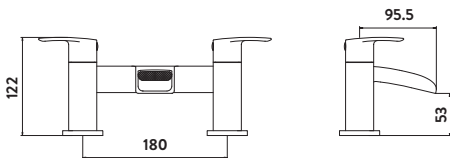

MONUMENT

£123.00

TAP071

Provided with Push Waste
Operating Pressure 0.2 Bar

£181.00

TAP072

Operating Pressure 0.5 Bar

£212.00

TAP073

Provided with Shower Kit & Wall Bracket
Operating Pressure 0.5 Bar