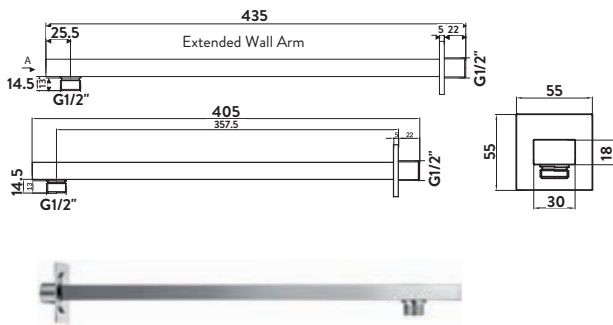

Square Wall Arm

WALLARM001	Square Wall Arm	£71.00
WALLARM004	Square Extended Wall Arm	£82.00