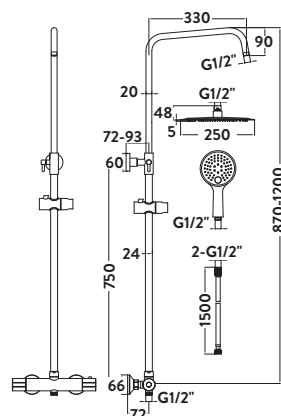

MESSI COOL TOUCH

MESSI Round Cool Touch Rigid Riser Shower

£303.00

Code SHOWER009

With adjustable rigid riser

Operating Pressure

0.5 Bar

- > 250mm ultra thin solid metal fixed shower head
- > Rubber easy clean soft rubber nozzles on main shower head and handset
- > Telescopic riser rail - **adjustable after installation**
- > Fully thermostatic valve - **cool touch**
- > Brass thermostatic cartridge
- > Multi-function shower handset with height adjustable holder