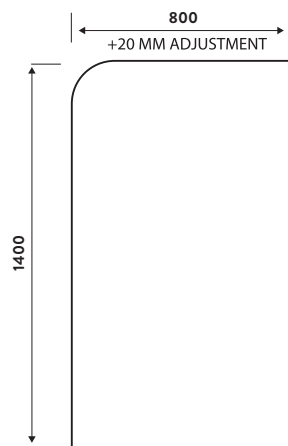

S6 BATH SCREENS

Square Edge 6mm Bath Screen
1400 x 800mm

£134.00

LS099N

- > 6mm toughened safety glass
- > 20mm adjustment for easy installation and adjustment
- > Chromed metal top and bottom hinge - not plastic
- > Bright reflective polished profiles

Radius Edge 6mm Bath Screen
1400 x 800mm

£134.00

LS010N

- > 6mm toughened safety glass
- > 20mm adjustment for easy installation and adjustment
- > Chromed metal top and bottom hinge - not plastic
- > Bright reflective polished profiles