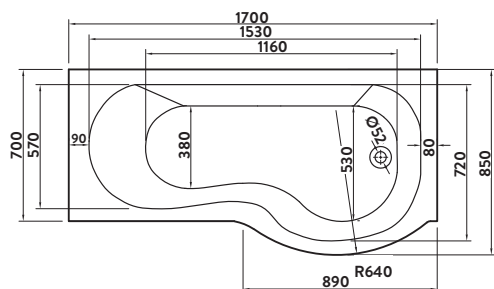

Code

SHOWERBATH001
 SHOWERBATH002
 SHOWERBATH003
 BATH-SS800BPEND
 SCREEN002

Size

P Shape Left 1700 x 850
 P Shape Right 1700 x 850
 P Shape Front Panel
 P Shape End Panel
 P Shape Bath Screen

Price

£416.00
 £416.00
 £117.00
 £35.00
 £159.00