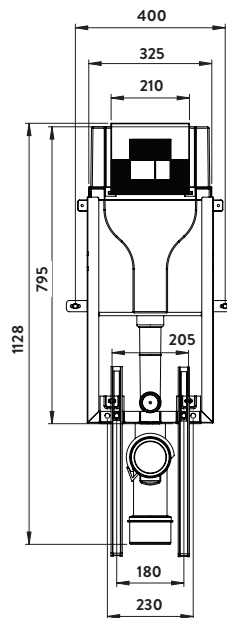

Black Flush Plate

£64.00

Code WCFRAME-BUTTON01

- > Only use with WC Frame