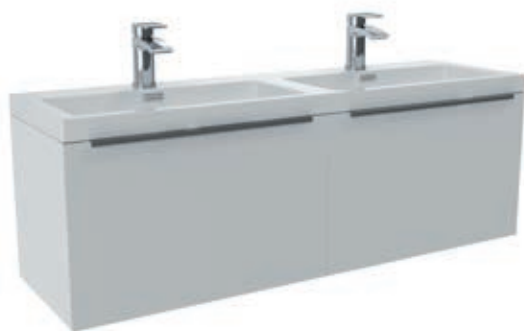

MURO-800WHBASIN
800mm Basin £180.00

BLACK-800HANDLE
800mm Black Handle £40.00

Combined £720.00

MURO

Muro 1200 Basin Cabinet Gloss White

1200w x 375h x 355d

MURO-600BASINCAB-GWTE 600mm Basin Cabinet	£426.00
MURO-600BASINCAB-GWTE 600mm Basin Cabinet	£426.00
MURO-1200WHBASIN 1200mm Basin	£241.00
Combined	£1,093.00