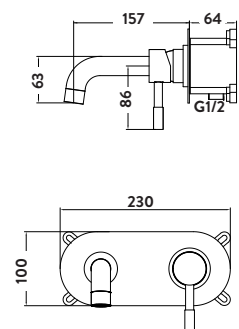

Wall Mounted Basin Mixer