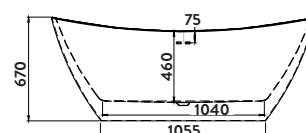

ARUBA

Aruba

Gloss White 1700 x 800

£1,605.00

BATH-ARUBA

(Price includes white overflow and waste)

- > Smooth flowing curves are created using two Lucite acrylic sheets that are carefully bonded together using a highly skilled technique.
- > Fully encapsulated baseboards and adjustable feet provide a stable and secure base, even on uneven floors.
- > For use with freestanding taps only