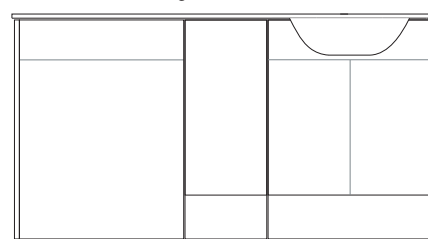

600 Unit   300 Unit   600 Unit

Combined Length of Units
1536mm (inc. end panels)

End panels cannot be used between units to create framed look when using integrated basins