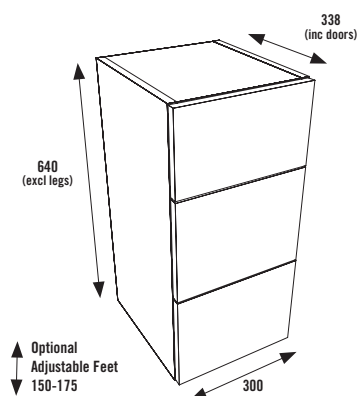

STANDARD DEPTH UNITS

300 3 DRAWER UNIT

Option to install Floor Standing or Wall Hung

CARCASS OPTIONS

Oak

Dark Grey

White

TRADITIONAL DOORS

Painted Oak Dark Grey

Painted Oak Mussel

Supermatt Stone Grey

Supermatt Indigo

MODERN DOORS

Gloss White

Gloss Light Grey

Matt Grey

Avola Grey

Sonoma Oak

Supermatt Stone Grey

Please state both carcass and door codes when ordering

Total £528.00

Carcass
£407.00

Door Pack
£121.00