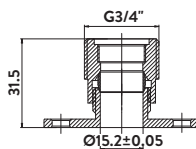

**Premium Fast Fix
Brackets with Shrouds**

£30.00

EASYKIT002