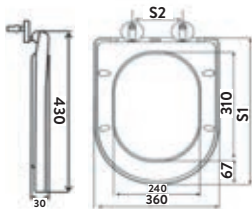

Wrap Over Seat