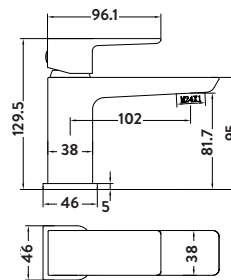

Mini Mono Basin Mixer