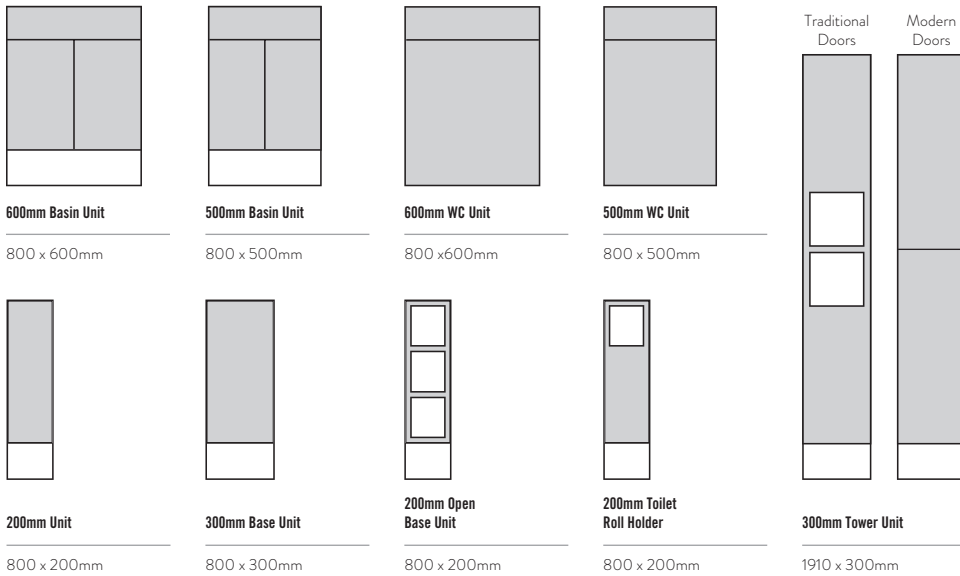

Matching Mirror Units Available on Page 143

View Our Range of Mirrors Available on Pages 340-365

OVERVIEW OF AVAILABLE CABINETS

SLIM UNIT OPTION

All slim cabinets are 800mm(h) x 200mm(d) (excluding door depth) 218mm (Including door) with the exception of the Tower Unit which is 1910mm (h).