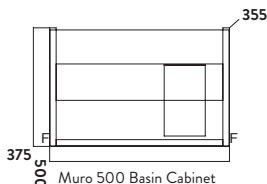

MURO

1 Muro Black Frame

Universal Frame
500 - 800mm Wide

MUROMONOFRAME £219.00

2 Black Overflow Insert

OVERFLOWSQ-BLACK £15.00

3 Muro 500 Basin Cabinet with Black Handles

500w x 375h x 355d

MURO-500BASINCAB-GWTE
500mm Basin Cabinet £388.00

MURO-500WHBASIN
500mm Basin £135.00

BLACK-500HANDLE
500mm Black Handle £40.00

Combined £563.00

3 Muro 600 Basin Cabinet with Black Handles

600w x 375h x 355d

MURO-600BASINCAB-GWTE
600mm Basin Cabinet £426.00

MURO-600WHBASIN
600mm Basin £158.00

BLACK-600HANDLE
600mm Black Handle £40.00

Combined £624.00

3 Muro 800 Basin Cabinet with Black Handles

800w x 375h x 355d

MURO-800BASINCAB-GWTE
800mm Basin Cabinet £500.00

MURO-800WHBASIN
800mm Basin £180.00

BLACK-800HANDLE
800mm Black Handle £40.00

Combined £720.00