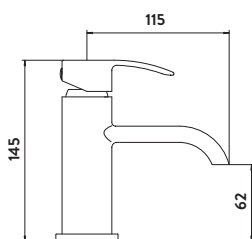

£96.00

TAP041

Provided with push waste
Operating Pressure 0.2 Bar

Mono Basin Mixer