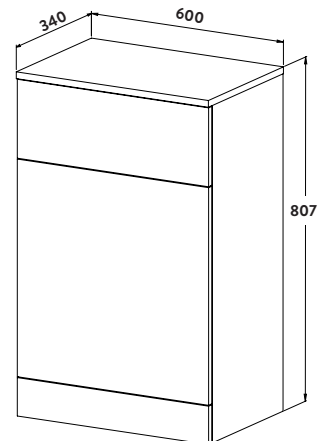

Lanza 600 WC Unit