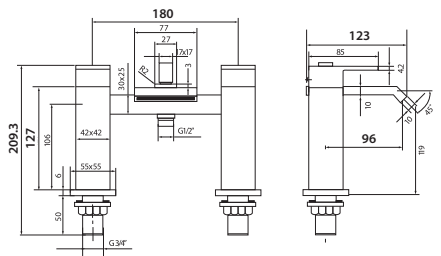

Bath Shower Mixer