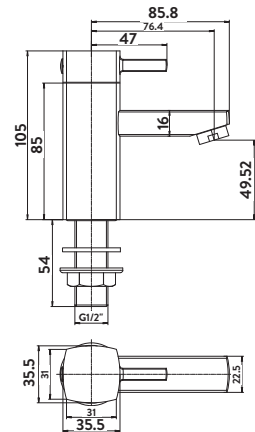

TAP012

Includes shower kit and wall bracket
Operating Pressure 0.5 Bar

Mini Mono Basin Mixer

Mono Basin Mixer

Basin Taps

Bath Filler

Bath Shower Mixer

KROSS