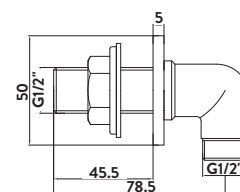

SHOWER ACCESSORIES

£64.00

OUTHOLDER001

Black Square Shower Outlet, Hose & Head

£64.00

BLACK019ORB

£56.00

OUTHOLDER002

Black Round Shower Outlet, Hose & Head

£56.00

BLACK018ORB

£22.00

HOSE001

Smooth Shower Hose 1.5 Metre Matt Black

£28.00

BLACK020

£45.00

OUT001

Black Square Outlet Elbow

£45.00

BLACK004ORB

Round Outlet Elbow

£27.00

OUT002

Black Round Outlet Elbow

£35.00

BLACK011ORB

£30.00

OUT003