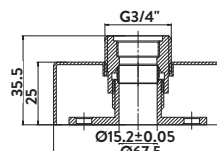

Bar Valve Fixing Plate

£41.00

EASYKIT003