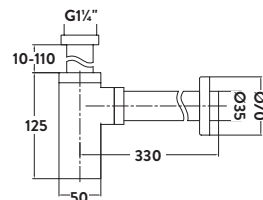

£62.00

BT02

Square Bottle Trap

£82.00

BT03

Black Minimalist Bottle Trap

£66.00

BLACK096