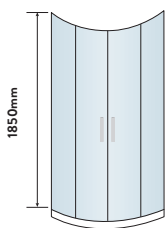

DOUBLE DOOR QUADRANT

S6 SHOWER ENCLOSURES

- > Up to 6mm thick toughened safety glass
- > 1850mm tall
- > Universal design for left or right hand openings
- > Acqua shield glass treatment
- > Lifetime guarantee
- > Smooth sliding action
- > Large adjustment for out of true walls and easy installation
- > 550mm radius

Size	Width mm	Opening Size (A)	Price Inc VAT	Code
800 x 800	770 - 790mm	400mm	£377.34	S6-GLASS001
900 x 900	870 - 890mm	530 mm	£377.34	S6-GLASS002
900 x 760	870 - 890mm 730 - 750mm	430 mm	£377.34	S6-GLASS003
1000 x 800	970 - 990mm 770 - 790mm	470mm	£419.20	S6-GLASS004
1200 x 800	1170 - 1190mm 770 - 790mm	470mm	£448.00	S6-GLASS005
1200 x 900	1170 - 1190mm 870 - 890mm	530mm	£452.00	S6-GLASS006