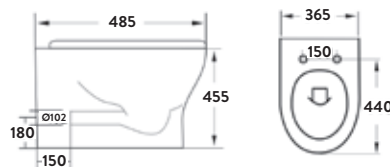

Rimless Comfort Height Back To Wall Pan