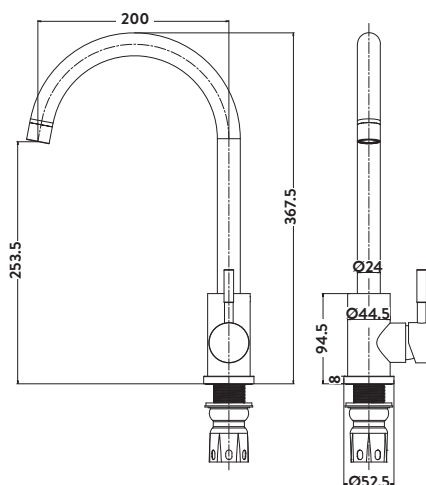

KITCHEN TAPS

Manhattan Chrome

KT41
£85.00
Operating Pressure 0.5 Bar
304 Stainless Steel Body and Spout Construction
Chrome Plated

Manhattan Black

KT43
£85.00
Operating Pressure 0.5 Bar
304 Stainless Steel Body and Spout Construction
Black Electroplated

Manhattan Brushed Stainless Steel

KT42
£85.00
Operating Pressure 0.5 Bar
304 Stainless Steel Body and Spout Construction

Manhattan Brushed Brass

KT44
£95.00
Operating Pressure 0.5 Bar
304 Stainless Steel Body and Spout Construction
PVD Brushed Brass Finish