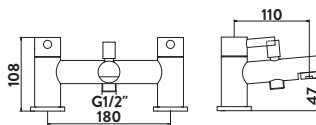

**Bidet Mixer
With Pop Up Waste**

£104.00

TAP107

Operating Pressure 0.2 Bar

Bath Filler

Bath Shower Mixer

Bath Taps (Pair)

Wall Mounted Basin Mixer