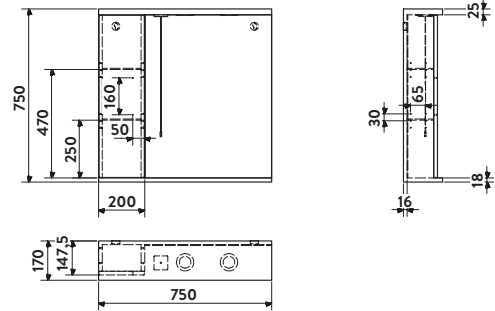

750mm Mirror Unit with Lights
Gloss White

LANZA-750-MIRROR-SIDECAB-GWTE
£345.00