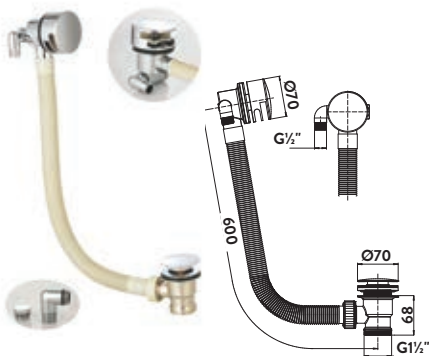

Round Bath Filler and Overflow Chrome £135.00

With sprung waste and overflow

WASTE89P