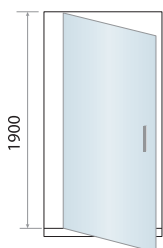

PIVOT DOOR

S6 SHOWER ENCLOSURES

- > Up to 6mm thick toughened safety glass
- > 1850mm tall
- > Acqua shield glass treatment
- > Lifetime guarantee
- > Large adjustment for out of true walls and easy installation
- > High quality pivot mechanism

PIVOT DOOR

Size	Width mm	Opening Size (A)	Price Inc VAT	Code
700	650 - 690mm	430mm	£300.00	S6-GLASS017
760	710 - 750mm	490 mm	£310.00	S6-GLASS018
800	750 - 790mm	530 mm	£320.00	S6-GLASS019
900	850 - 890mm	630mm	£330.00	S6-GLASS020

SIDE PANEL

Size	Width mm	Price Inc VAT	Code
700	670 - 690mm	£215.00	S6-GLASS025
760	730 - 750mm	£228.00	S6-GLASS026
800	770 - 790mm	£238.00	S6-GLASS027
900	870 - 890mm	£252.00	S6-GLASS028
1000	970 - 990mm	£279.00	S6-GLASS029

EXTENSION PROFILE

Adds 20mm per profile

Price Inc VAT	Code
£75.00	SCUDEXT