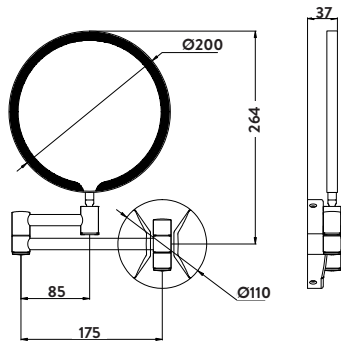

Round LED Make-Up Mirror Wall Mounted

£330.00

MIRRO05RNDMUP

1. > 3x magnification on one side
   - > 1x magnification on other side
   - > LED illumination on each side
   - > 200x200mm mirror size
   - > Extends 250mm from the wall
2. > The mirror automatically illuminates when pulled away from the base and turns off when the mirror is folded back into place

Automatically illuminates when pulled away from wall