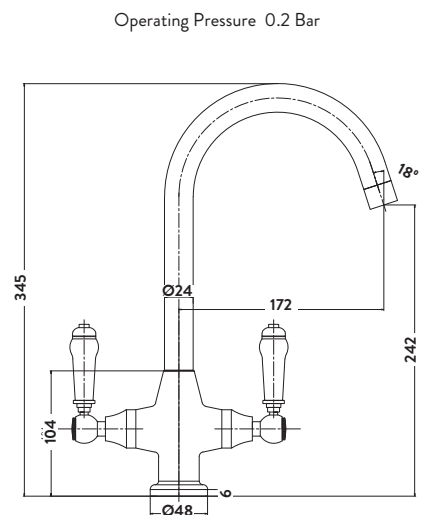

KITCHEN TAPS

FLUSSO

KT39

NICK39

HARROGATE

KT13

NICK13