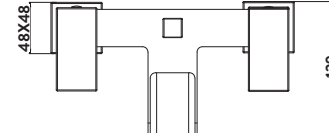

Bath Shower Mixer