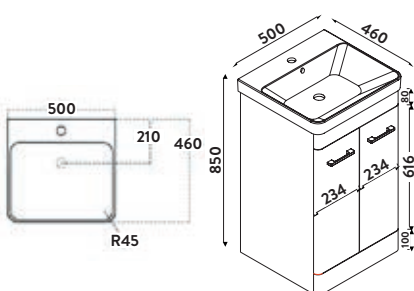

500w x 800h x 220d

ROSS009	£270.00
----------------	---------

Rossini Back to Wall Unit
Pebble Grey

500w x 800h x 220d

ROSS008	£270.00
----------------	---------

Rossini Floorstanding 500 Vanity Unit

Rossini Floorstanding 600 Vanity Unit