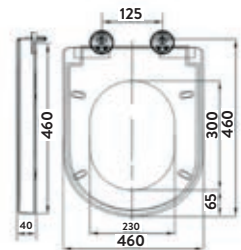

Slim Heavy Weight Seat