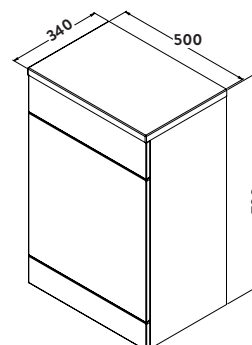

Espada WC Unit