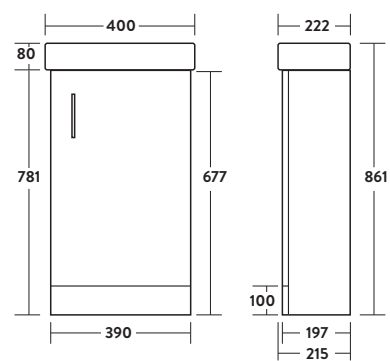

Optional Lanza Handle Matt Black

LANZA-HANDLE-BLACK   £22.00 (each)

- > 18mm Solid Carcass
- > Soft Close Doors
- > 1 Tap Hole Option Only
- > Ceramic Basin Can be Turned to use Tap on the Left or Right
- > Door Can be Hung to Open from the Left or Right