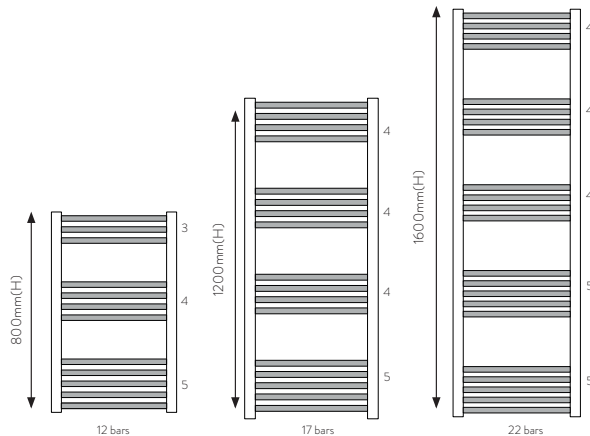

Modern Straight Radiator Valves (pair)

£21.00

TRV001

- > Brass construction
- > Metal heads