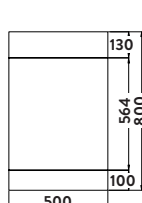

Space P Shape Vanity Pack RIGHT Gloss White

P-WCUNIT-WTE P Shaped WC Unit	£220.00
P-BASIN-RIGHT P Shaped Polymarble Basin	£320.00
P-1100-VANITY P Shaped Basin Unit	£441.00
Combined	£981.00