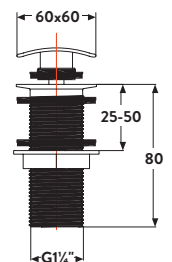

Black Square Dome Unslotted Sprung Basin Waste

£31.00

BLACK095