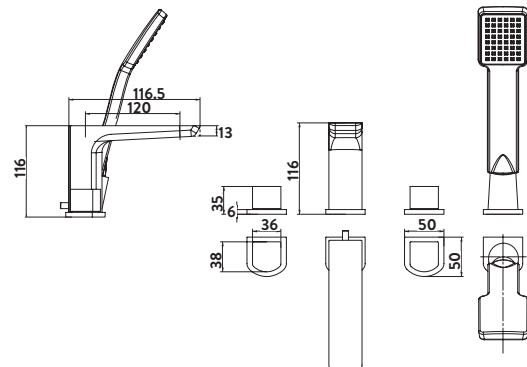

4 Hole Bath Mixer