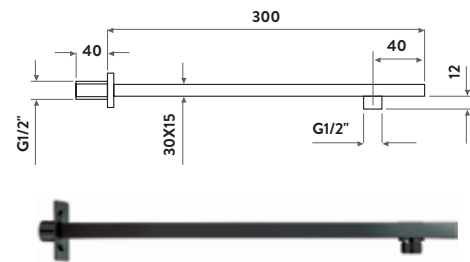

Black Square Shower Wall Arm

£71.00

BLACK005ORB	Operating Pressure 0.2 Bar