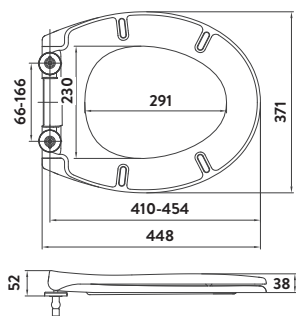

Universal Soft Close WC Seat