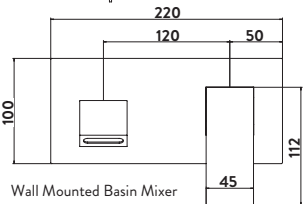

Bath Filler