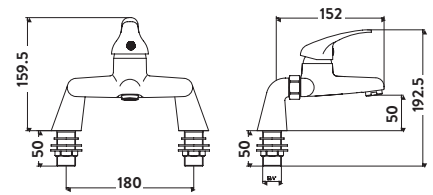

**Thermostatic BSM Wall
and Deck Mounted**

£176.00

TAP065

Operating Pressure 0.5 Bar