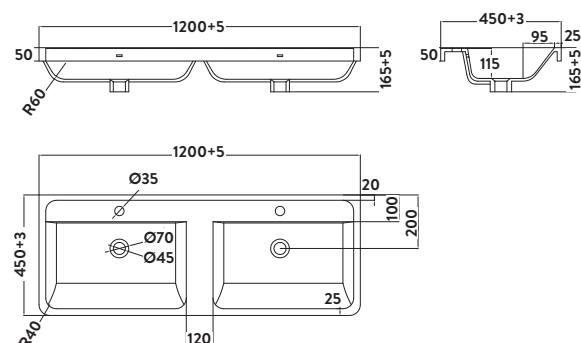

Combined £1,342.00

Bardolino Driftwood Oak

1200w x 800h x 450d

BELLA-1200FLOORCAB-DRIFTWOOD
 1200mm Floor Cabinet £1,029.00

BELLA-1200BASIN
 1200mm Basin £313.00

Combined £1,342.00

Bella 900 Basin

Bella 1200 Basin