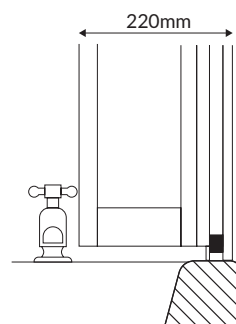

CONFIGURATIONS

All screen fittings are universal.
i.e. either left or right handed, creating one continuous seal.

The four-panel screen dimensions, when in the folded away and stored position, have a depth of 72mm x width 220.

The five-panel screen dimensions when in the folded away and stored position have a depth of 75mm x width 250.

4 Panel screen in the folded away and stored position.