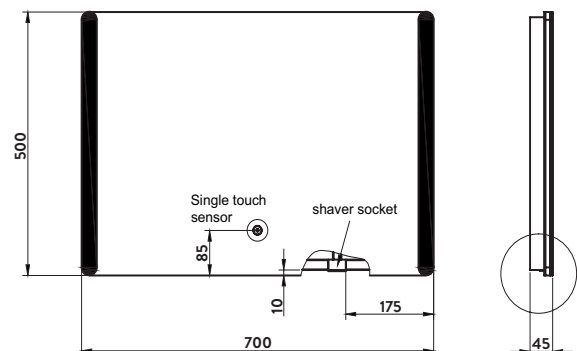

- > LED ambient bright white mirror
- > Demister pad
- > Integrated shaver socket
- > Touch on/off switch

**Berio LED Mirror with Demister Pad
and Shaver Socket 700 x 500mm**

£307.00

BERIO-700x500