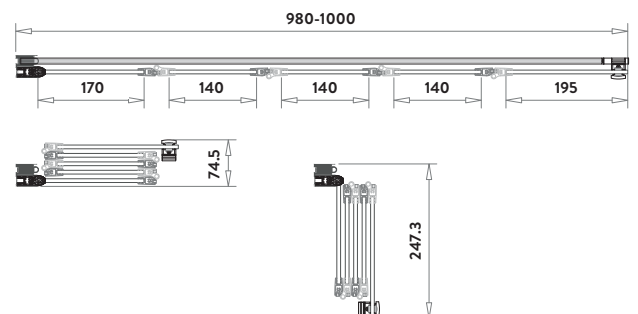

S6 ACQUA ARM 5 PANEL BATH SCREEN

Acqua Arm Bath Screen 5 Panel

Acqua Arm 6mm Five Panel Bath Screen
1500 x 1000mm

£520.00

AQUAARM5PAN

- > 6mm toughened safety glass
- > 20mm adjustment for easy installation and adjustment
- > Chromed metal top and bottom hinge - not plastic
- > Bright reflective polished profiles