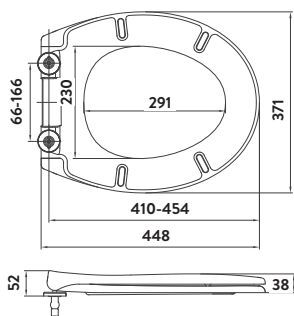

Universal PP Soft Close WC Seat