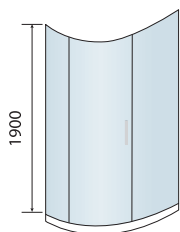

OFFSET SINGLE DOOR QUADRANT

S8 SHOWER ENCLOSURES

- > Up to 8mm thick toughened safety glass
- > 1900mm tall
- > Concealed fixings
- > Acqua shield glass treatment
- > Lifetime guarantee
- > Smooth sliding action
- > Soft open buffers
- > Large adjustment for out of true walls and easy installation
- > 550mm radius

Size	Width mm	Opening Size (A)	Price Inc VAT	Code
900 x 760	870 - 890mm 730 - 750mm	450mm	£758.00	SCUD9X76SDQ
1000 x 800	970 - 990mm 770 - 790mm	415 mm	£775.00	SCUD10X8SDQ
1200 x 800	1170 - 1190mm 770 - 790mm	415 mm	£819.00	SCUD12X8SDQ
1200 x 900	1170 - 1190mm 870 - 890mm	450 mm	£845.00	SCUD12X9SDQ