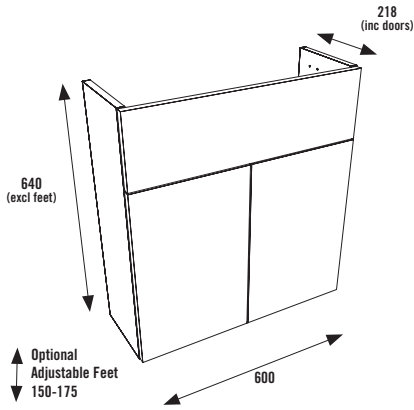

MODERN DOORS

Please state both carcass and door codes when ordering

Total £561.00

Carcass
£352.00

Door Pack
£209.00

SLIM DEPTH UNITS

600 SLIM BASIN UNIT

Option to install Floor Standing or Wall Hung