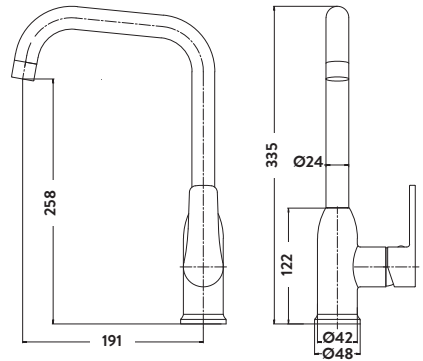

KITCHEN TAPS

VENICE

KT40

NICK40

Operating Pressure 0.2 Bar

VERDI

KT36

NICK36

Operating Pressure 0.2 Bar

ARUBA

KT34

NICK34

Operating Pressure 0.1 Bar