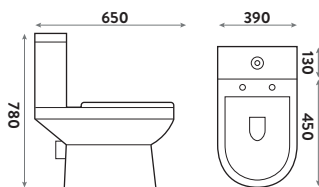

Open Back Pan & Cistern