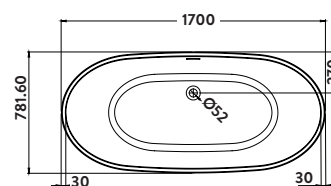

ARUBA

Aruba

Gloss White 1700 x 800

£1,605.00

BATH-ARUBA

(Price includes white overflow and waste)

- > Smooth flowing curves are created using two Lucite acrylic sheets that are carefully bonded together using a highly skilled technique.
- > Fully encapsulated baseboards and adjustable feet provide a stable and secure base, even on uneven floors.
- > For use with freestanding taps only