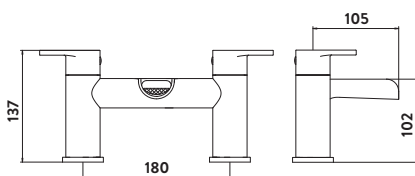

Bath Filler