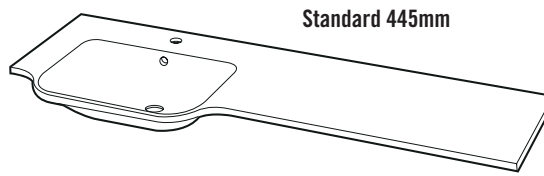

LEFT HAND INTEGRATED BASINS

18mm thick worktop

Slim 330mm

Standard 445mm

Product	Code	Size (mm)	Price
Slim 330mm			
Fitted Basin Left FB1	FITTED-BASINLEFT-1244X330	1244 x 330	£320.00
Fitted Basin Left FB5	FITTED-BASINLEFT-1544X330	1544 x 330	£364.00
Standard 445mm			
Fitted Basin Left FB2	FITTED-BASINLEFT-1244X445	1244 x 445	£342.00
Fitted Basin Left FB6	FITTED-BASINLEFT-1544X445	1544 x 445	£386.00