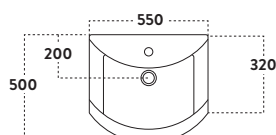

750w x 860h x 485d (inc. basin)

LANZA-750-BASINUNIT-ANTHRACITE
750mm Floor Cabinet £227.00

LANZA750BASIN
750mm Basin £157.00

Combined **£384.00**

Lanza 450 Floor Cabinet

Lanza 550 Floor Cabinet

Lanza 650 Floor Cabinet