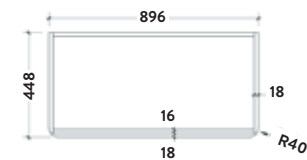

Wolf Grey

600w x 500h x 450d

BELLA-600WALLCAB-WGREY
600mm Wall Cabinet £386.00

BELLA-COUNTERTOP-600-GWTE
600mm Gloss Top £122.00

Combined **£508.00**

BELLA 900 WALL CABINET WITH BASIN

High Gloss White

900w x 450h x 450d