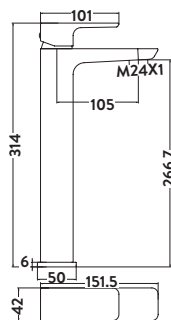

Tall Basin Mixer