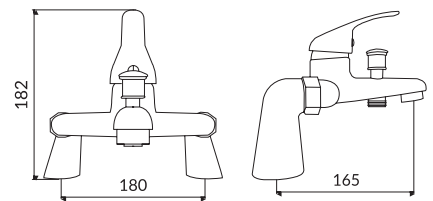

**Bath Shower Mixer with Shower Kit
and Wall Bracket**

£76.00

TAP063

Operating Pressure 0.5 Bar

**Douche Handset,
Flexi and Holder**

£32.00

DOUCHE001

**Douche Handset, Flexi,
Holder and Outlet Elbow**