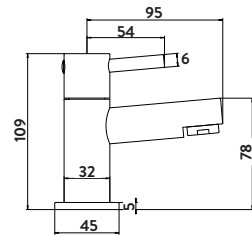

**Bidet Mixer
With Pop Up Waste**

£104.00

TAP107

Operating Pressure 0.2 Bar

Bath Filler

Bath Shower Mixer

Bath Taps (Pair)

Wall Mounted Basin Mixer