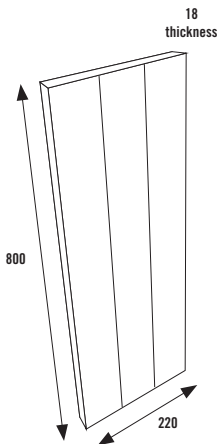

Avola Grey

Sonoma Oak

Supermatt Stone Grey

Price
£83.00

Price
£83.00

SLIMLINE BASE END PANEL

TRADITIONAL PANELS

Painted Oak Dark Grey