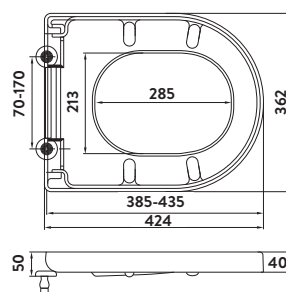

Space Short D Soft Close WC Seat