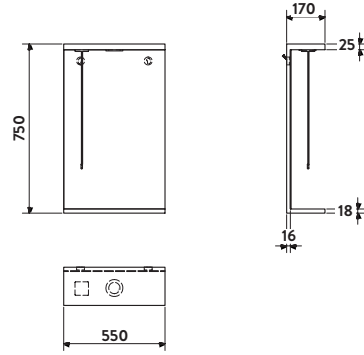

LANZA-HANDLE-BLACK £22.00 (each)

450mm Mirror Unit with Lights
Gloss White

LANZA-450-MIRRORUNITLIGHTS-GWT
£204.00

550mm Mirror Unit with Lights
Gloss White

LANZA-550-MIRRORUNITLIGHTS-GWT
£215.00

650mm Mirror Unit with Lights
Gloss White