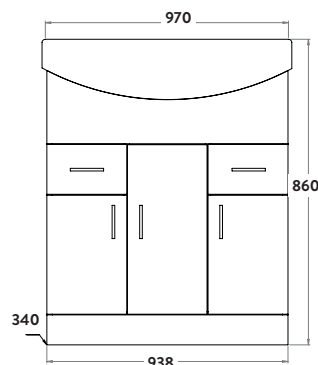

Lanza 950 Floor Cabinet