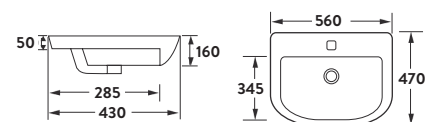

DEIA / BELINI BASINS

550w x 840h x 460d

DEIA003	550mm Basin	£112.00
DEIA004	Pedestal	£63.00
Combined		£175.00

500w x 840h x 400d

DEIA011	500mm Basin	£104.00
DEIA004	Pedestal	£63.00
Combined		£167.00

450w x 840h x 360d

DEIA012	450mm Basin	£74.00
DEIA004	Pedestal	£63.00
Combined		£137.00

550w x 480h x 460d

DEIA003	550mm Basin	£112.00
DEIA008	Semi-Pedestal	£55.00
Combined		£167.00

500w x 480h x 400d

DEIA011	500mm Basin	£104.00
DEIA008	Semi-Pedestal	£55.00
Combined		£159.00

450w x 480h x 360d

DEIA012	450mm Basin	£74.00
DEIA008	Semi-Pedestal	£55.00
Combined		£129.00

560w x 160h x 470d

MIDDLETON-RECESSED	£153.00

BASIN OVERFLOW COVER
COLOUR OPTIONS AVAILABLE

Page 329