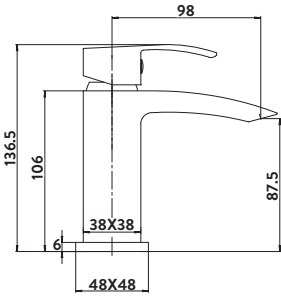

£245.00

TAP033

Includes shower kit and wall bracket
Operating pressure 0.5 bar

4 Hole Deck Mounted Bath Shower Mixer

£244.00

TAP254

With diverter
Operating pressure 0.2 bar

Mini Mono Basin Mixer