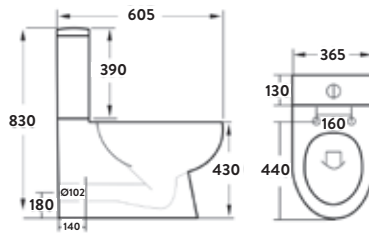

Belini Rimless Closed Back Pan