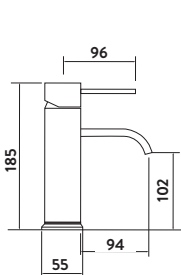

Mono Basin Mixer