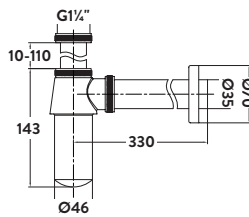

Minimalist Bottle Trap

£62.00

BT02