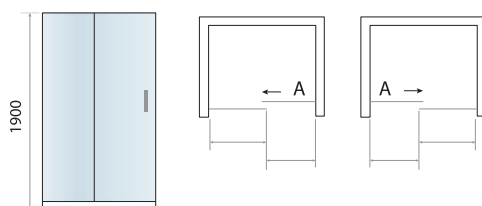

SLIDING DOOR

S8 SHOWER ENCLOSURES

- > Up to 8mm thick toughened safety glass
- > 1900mm tall
- > Concealed fixings
- > Acqua shield glass treatment
- > Lifetime guarantee
- > Smooth sliding action
- > Soft open buffers
- > Large adjustment for out of true walls and easy installation

SLIDING DOOR

Size	Width mm	Opening Size (A)	Price Inc VAT	Code
1000	950 - 990mm	385mm	£496.00	SCUD10SLID
1100	1050 - 1090mm	432mm	£522.00	SCUD11SLID
1200	1150 - 1190mm	485mm	£544.00	SCUD12SLID
1400	1350 - 1390mm	585mm	£566.00	SCUD14SLID
1600	1550 - 1590mm	635mm	£575.00	SCUD16SLID
1700	1650 - 1690mm	635mm	£588.00	SCUD17SLID

SIDE PANEL

Size	Width mm	Price Inc VAT	Code
700	670 - 690mm	£322.00	SCUD700SP
760	730 - 750mm	£336.00	SCUD760SP
800	770 - 790mm	£339.00	SCUD800SP
900	870 - 890mm	£366.00	SCUD900SP

EXTENSION PROFILE

Adds 20mm per profile

Price Inc VAT	Code
£75.00	SCUDEXT