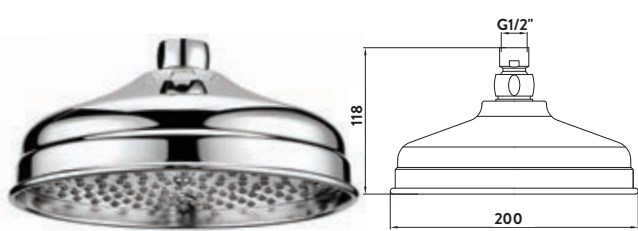

Valve Only

SHOWER HEADS & ARMS

Traditional Shower Head

£110.00

SH006
200mm Round

Traditional Wall Arm

£91.00

WALLARM003
Pivots from Wall Joint