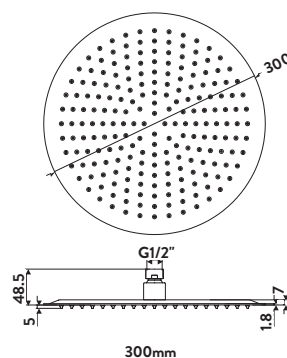

SHOWER HEADS & ARMS

£110.00

SH006
200mm Round

£91.00

WALLARM003
Pivots from Wall Joint

200mm

300mm

400mm

Chrome Round Shower Heads

SH002	Round Fixed Head 200mm	£54.00
SH005	Round Fixed Head 300mm	£108.00
SH008	Round Fixed Head 400mm	£123.00

Operating Pressure 0.2 Bar

Black Round Shower Heads

BLACK013ORB	Round Fixed Head 200mm	£54.00
BLACK014ORB	Round Fixed Head 300mm	£108.00

Operating Pressure 0.2 Bar

200mm

300mm

400mm

Chrome Square Shower Head

SH003	Square Shower Head 200mm	£69.00
SH004	Square Shower Head 300mm	£135.00
SH009	Square Shower Head 400mm	£149.00

Operating Pressure 0.2 Bar

Black Square Shower Heads

BLACK006ORB	Square Shower Head 200mm	£69.00
BLACK007ORB	Square Shower Head 300mm	£134.00

Operating Pressure 0.2 Bar