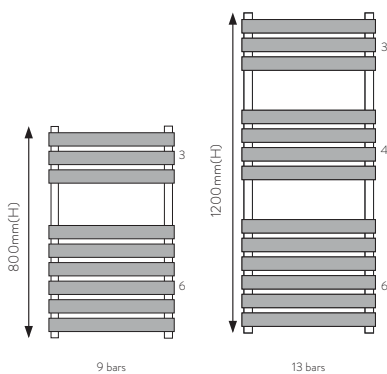

NUEVITA LADDER RAILS

- > High quality triple layered chrome finish
- > Low carbon steel construction
- > Compatible for use on all UK heating systems
- > Manufactured to provide maximum heat output
- > Our BTU calculations use the British standard of Delta T60c

Size	Code	BTU/hr	Bar Diameter	Pipe Centres	Price
500 x 800	DESRAD004	818	25 x 50	454	£309.00
500 x 1200	DESRAD005	1193	25 x 50	454	£367.00