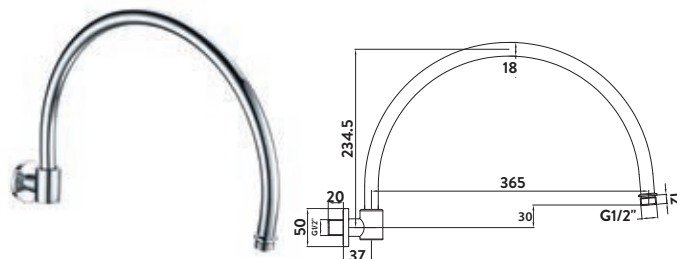

Valve Only

SHOWER HEADS & ARMS

Traditional Shower Head

£110.00

SH006
200mm Round

Traditional Wall Arm

£91.00

WALLARM003
Pivots from Wall Joint