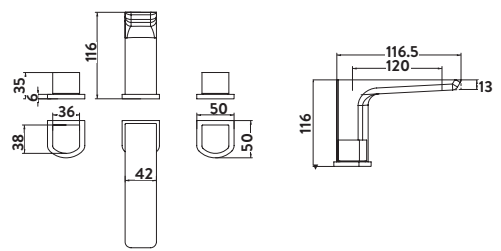

Tall Basin Mixer

Wall Mounted Basin Mixer

£179.00

BLACK248ORB
Operating Pressure 0.5 Bar

3 Hole Basin

£236.00

BLACK245ORB
Operating Pressure 0.5 Bar

3 Tap Hole Basin Mixer