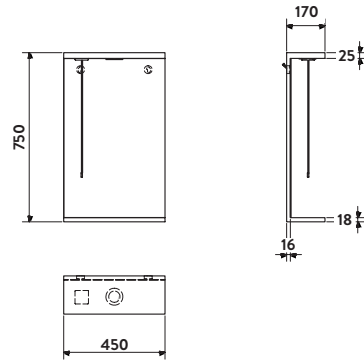

450mm Mirror Unit with Lights
Gloss White

LANZA-450-MIRRORUNITLIGHTS-GWT
£204.00