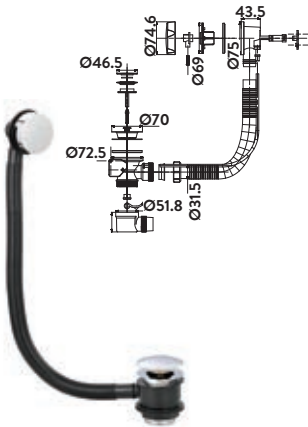

BATH WASTES

Bath Pop-Up

£28.00

Waste and overflow

BW001