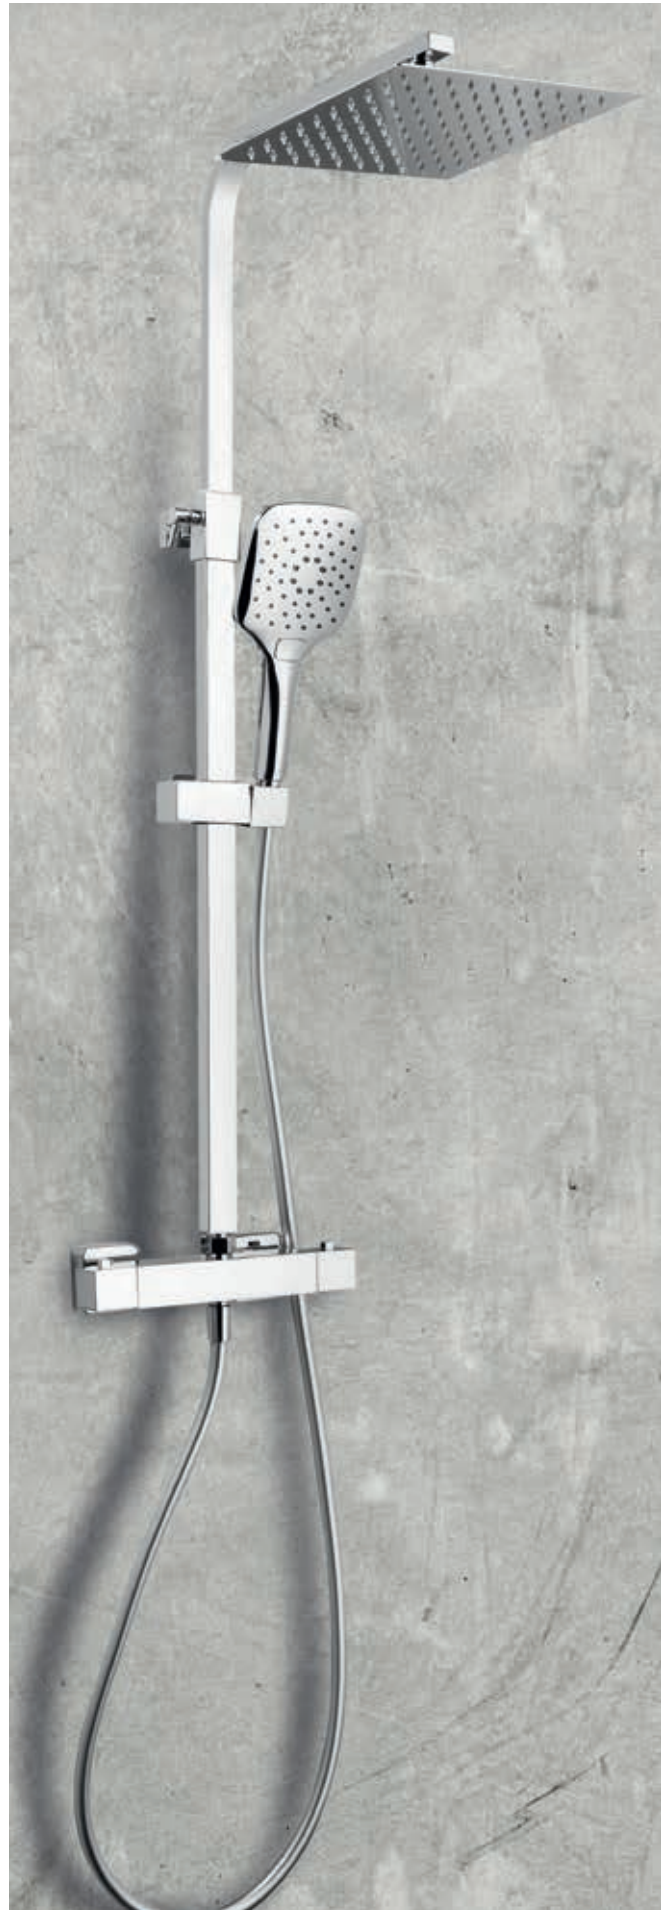

LUNAR

Chrome Square Rigid Riser Shower

£335.00

Code SHOWER003

With adjustable rigid riser

Operating Pressure

0.5 Bar

- > 200mm ultra thin solid metal fixed shower head
- > Easy clean rubber nozzles on main shower head and handset
- > Telescopic riser rail - **adjustable after installation**
- > Chrome plated brass body thermostatic shower valve
- > Adjustable handset holder