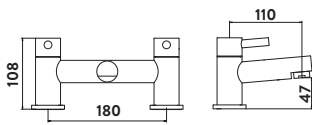

Bath Filler