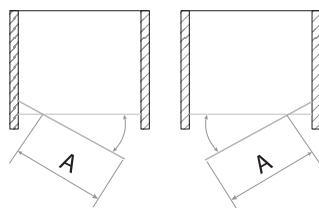

PIVOT DOOR

S6 SHOWER ENCLOSURES

- > Up to 6mm thick toughened safety glass
- > 1850mm tall
- > Acqua shield glass treatment
- > Lifetime guarantee
- > Large adjustment for out of true walls and easy installation
- > High quality pivot mechanism

PIVOT DOOR

Size	Width mm	Opening Size (A)	Price Inc VAT	Code
700	650 - 690mm	430mm	£300.00	S6-GLASS017
760	710 - 750mm	490 mm	£310.00	S6-GLASS018
800	750 - 790mm	530 mm	£320.00	S6-GLASS019
900	850 - 890mm	630mm	£330.00	S6-GLASS020

SIDE PANEL

Size	Width mm	Price Inc VAT	Code
700	670 - 690mm	£215.00	S6-GLASS025
760	730 - 750mm	£228.00	S6-GLASS026
800	770 - 790mm	£238.00	S6-GLASS027
900	870 - 890mm	£252.00	S6-GLASS028
1000	970 - 990mm	£279.00	S6-GLASS029

EXTENSION PROFILE

Adds 20mm per profile

Price Inc VAT	Code
£75.00	SCUDEXT