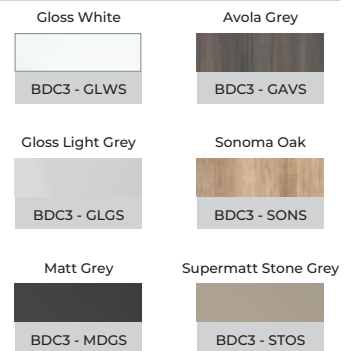

MODERN PANELS

Please state both carcass and door codes when ordering	Total £363.00	Carcass £258.00	Front Panel Pack £105.00