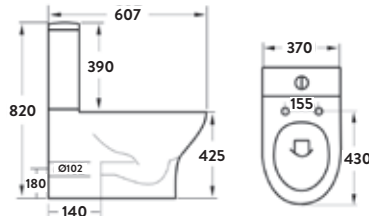

Rimless Closed Back Pan