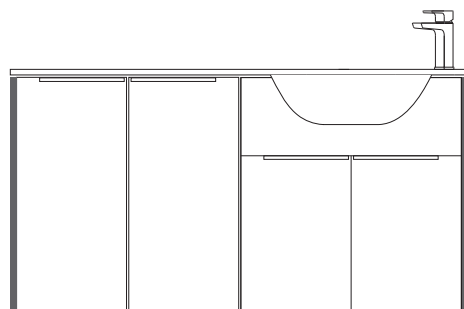

PRODUCTS IN THIS COMBINATION

Fitted Furniture Units

- 500 Slim WC Unit
- 200 Slim 1 Door Unit
- 300 Slim 1 Door Unit x2
- 600 Slim Basin Unit

Mirror

- 600 Double Mirror Wall Unit

Basin and Worktop

- Right Hand Slim 1244 Integrated Basin and Worktop
- Pure White Solid Worktop 1264 x 230 (cut to size)

Handles

- Straight Edge 600 Cabinet Pair Pack A x2
- Straight Edge 200 Cabinet Single Pack C

Tap

- Muro

Back to Wall Pan

- Middleton

Fitted Furniture Panels and Plinths (cut to size)

- Slimline Base End Panel x4
- Wall End Panel x2