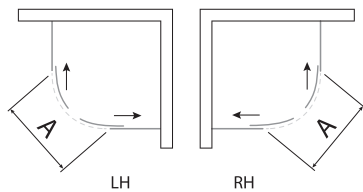

OFFSET SINGLE DOOR QUADRANT

S8 SHOWER ENCLOSURES

- > Up to 8mm thick toughened safety glass
- > 1900mm tall
- > Concealed fixings
- > Acqua shield glass treatment
- > Lifetime guarantee
- > Smooth sliding action
- > Soft open buffers
- > Large adjustment for out of true walls and easy installation
- > 550mm radius

Size	Width mm	Opening Size (A)	Price Inc VAT	Code
900 x 760	870 - 890mm 730 - 750mm	450mm	£758.00	SCUD9X76SDQ
1000 x 800	970 - 990mm 770 - 790mm	415 mm	£775.00	SCUD10X8SDQ
1200 x 800	1170 - 1190mm 770 - 790mm	415 mm	£819.00	SCUD12X8SDQ
1200 x 900	1170 - 1190mm 870 - 890mm	450 mm	£845.00	SCUD12X9SDQ