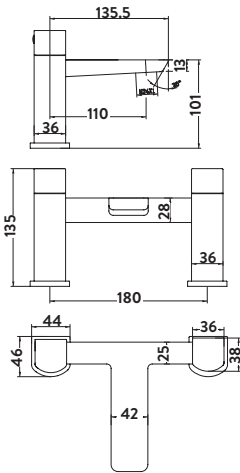

Bath Filler