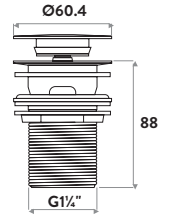

Round Dome Slotted Sprung Basin Waste

£17.00

WASTE92