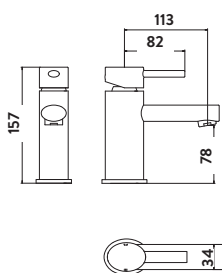

£126.00

TAP161
Provided with Push Waste
Operating Pressure 0.2 Bar

Mono Basin Mixer