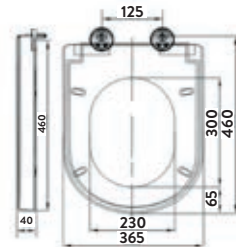

Slim Heavy Weight Seat