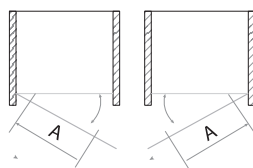

HINGE DOOR

S8 SHOWER ENCLOSURES

- > Up to 8mm thick toughened safety glass
- > 1900mm tall
- > Concealed fixings
- > Acqua shield glass treatment
- > Lifetime guarantee
- > Large adjustment for out of true walls and easy installation
- > High quality hinges

HINGE DOOR

Size	Width mm	Opening Size (A)	Price Inc VAT	Code
700	650 - 690mm	530mm	£466.00	SCUD700HD
760	710 - 750mm	590mm	£479.00	SCUD760HD
800	750 - 790mm	630mm	£492.00	SCUD800HD
900	850 - 890mm	730mm	£514.00	SCUD900HD
1000	950 - 990mm	830mm	£540.00	SCUD1000HD

SIDE PANEL

Size	Width mm	Price Inc VAT	Code
700	670 - 690mm	£322.00	SCUD700SP
760	730 - 750mm	£336.00	SCUD760SP
800	770 - 790mm	£339.00	SCUD800SP
900	870 - 890mm	£366.00	SCUD900SP

EXTENSION PROFILE

Adds 20mm per profile	Price Inc VAT	Code
	£75.00	SCUDEXT