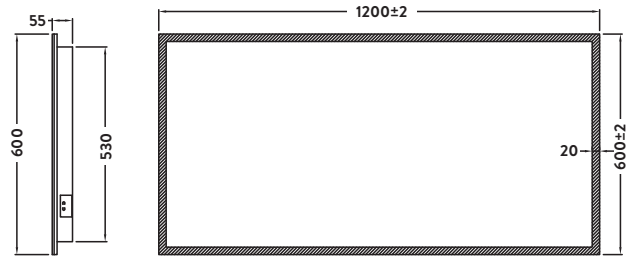

MOSCA LED MIRRORS

- > LED ambient mirror
- > Integrated shaver socket
- > Infrared on/off switch
- > Demister pad

Mosca LED Mirror with Demister Pad and Shaver Socket 1200 x 600mm

£669.00

MIRROR003