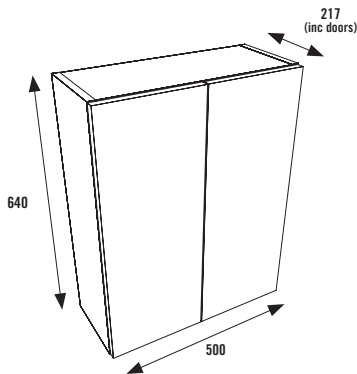

500 DOUBLE MIRROR WALL UNIT