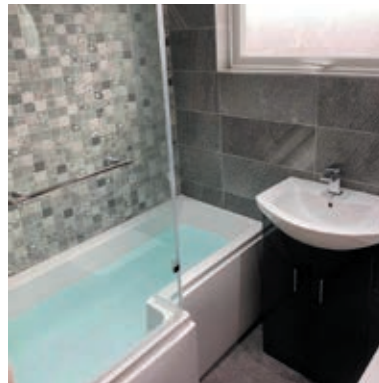

BELLA KITCHENS

@THETILEPLANET

@SHOWERMANIA_BENTON

@DMWPLUMBING

WIN A SELFRIDGES HAMPER

Once you have finished your Scudo bathroom upload a photo with the #scudobathrooms to Instagram @scudobathrooms. You will be entered into a draw to win a Selfridges hamper. We will be giving away one hamper every three months and your bathroom photo will appear in our next brochure, so get involved!