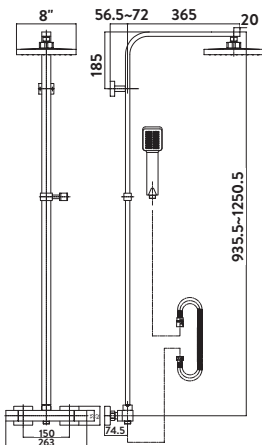

Chrome Square Rigid Riser Shower

£280.00

Code SK500

With adjustable rigid riser

Operating Pressure

0.5 Bar

- > 200mm ultra thin solid metal fixed shower head
- > Rubber easy clean soft rubber nozzles on main shower head and handset
- > Telescopic riser rail - **adjustable after installation**
- > Fully thermostatic valve
- > Adjustable handset holder