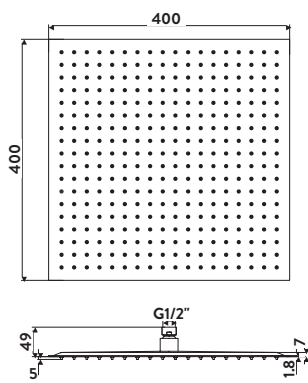

400mm

Chrome Square Shower Head

SH003	Square Shower Head 200mm	£69.00
SH004	Square Shower Head 300mm	£135.00
SH009	Square Shower Head 400mm	£149.00

Operating Pressure 0.2 Bar

Black Square Shower Heads

BLACK006ORB	Square Shower Head 200mm	£69.00
BLACK007ORB	Square Shower Head 300mm	£134.00

Operating Pressure 0.2 Bar