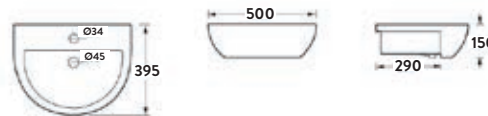

D Shape Seat

Soft Close

SEAT005	£46.00
---------	---------------

D Shape Back to Wall Soft Close Seat

Soft Close

SEAT002D	£54.00
----------	---------------

Basin & Pedestal

Semi Recessed Basin