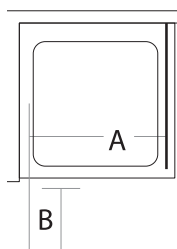

EXTENSION PROFILE

Adds 20mm per profile	Price Inc VAT	Code
	£75.00	SCUDEXT

Size	A	B
760	530mm	295mm
800	575mm	315mm
900	675mm	365mm

- **A** Door opening
- **B** Protrusion into room