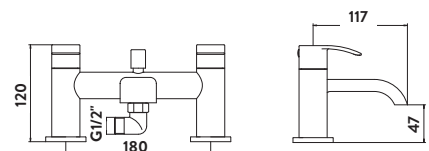

LORENZO

£96.00

TAP041

Provided with push waste
Operating Pressure 0.2 Bar

£171.00

TAP042

Operating Pressure 0.5 Bar

£205.00

TAP043

Provided with shower kit and wall bracket
Operating Pressure 0.5 Bar