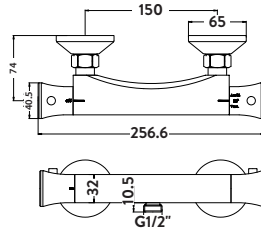

Shower Kit
Round Brass Body Valve,
Riser Kit and Fast Fix Brackets

£113.00

With adjustable riser rail shower kit
Includes fast fix brackets

EXPOSEDKIT002