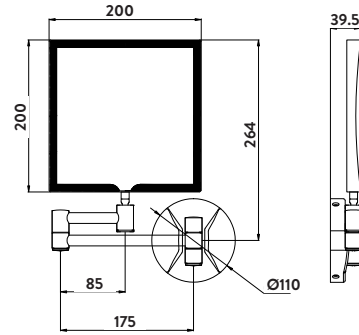

Square LED Make-Up Mirror Wall Mounted

£330.00

MIRRO06RECMUP

1. > 3x magnification on one side
   - > 1x magnification on other side
   - > LED illumination on each side
   - > 200x200mm mirror size
   - > Extends 250mm from the wall
2. > The mirror automatically illuminates when pulled away from the base and turns off when the mirror is folded back into place