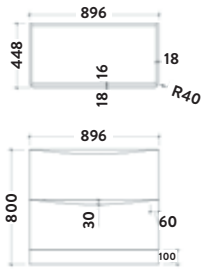

Bardolino Driftwood Oak

600w x 800h x 450d

BELLA-600FLOORCAB-DRIFTWOOD
 600mm Floor Cabinet £567.00

BELLA-COUNTERTOP-600-GWTE
 600mm Gloss Top £122.00

Combined £689.00

BELLA

BELLA 900 FLOOR CABINET WITH BASIN