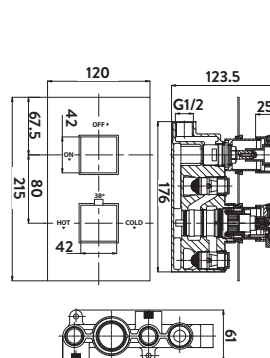

FEATURES

- > Manufactured from solid brass.
- > Suitable for water systems between 0.2 to 4 bar pressure.
- > Suitable for all water systems.
- > Thermostatically controlled.
- > Built-in anti-scald device.
- > Suitable for use with shower pumps.
- > 10 year guarantee.