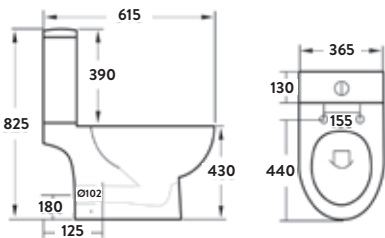

Belini Rimless Open Back Pan & Cistern