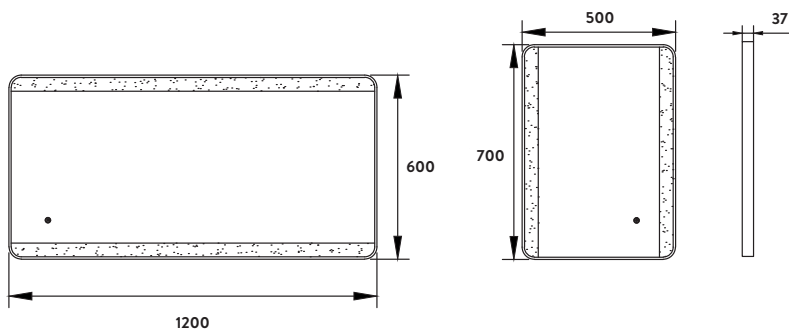

EASY-TOUCH
Colour change at
the touch of a button