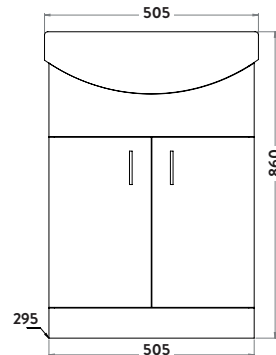

Lanza 550 Floor Cabinet