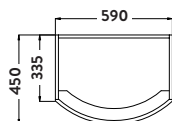

Space P Shape Vanity Pack RIGHT Gloss White

P-WCUNIT-WTE P Shaped WC Unit	£220.00
P-BASIN-RIGHT P Shaped Polymarble Basin	£320.00
P-1100-VANITY P Shaped Basin Unit	£441.00
Combined	£981.00