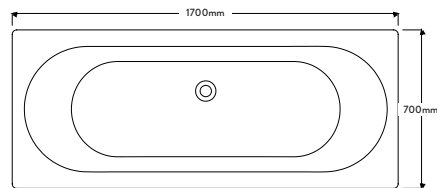

Double Ended 1700 x 700