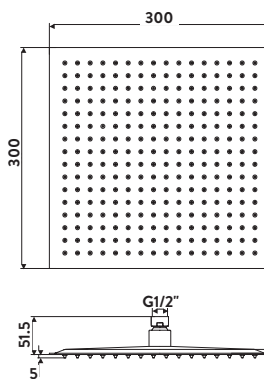

Operating Pressure 0.2 Bar

200mm

300mm

400mm

Chrome Square Shower Head

SH003	Square Shower Head 200mm	£69.00
SH004	Square Shower Head 300mm	£135.00
SH009	Square Shower Head 400mm	£149.00

Operating Pressure 0.2 Bar