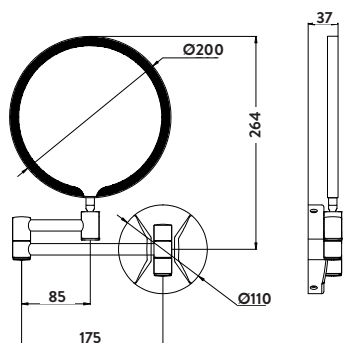

Black Round LED Make-Up Mirror Wall Mounted

£330.00

BLKMIRR005RND

- > 3x magnification on one side
- > 1x magnification on other side
- > LED illumination on each side
- > 200x200mm mirror size
- > Extends 250mm from the wall
- > The mirror automatically illuminates when pulled away from the base and turns off when the mirror is folded back into place