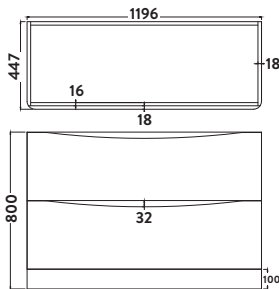

BELLA 1200 FLOOR CABINET WITH BASIN

High Gloss White

1200w x 800h x 450d

PAINT-BELLA-1200FLOORCAB-GWTE
1200mm Floor Cabinet £787.00

BELLA-1200BASIN
1200mm Basin £313.00

Combined **£1,100.00**