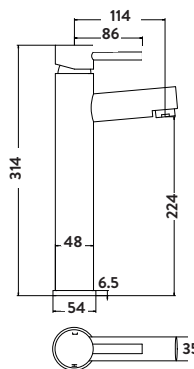

Basin Taps (Pair)

**Tall Basin Mixer
No Waste**

£137.00

TAP104

Operating Pressure 0.2 Bar

Tall Basin Mixer

**Wall Mounted Basin Mixer
With Box**

£133.00