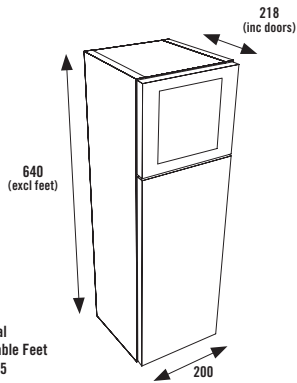

200 SLIM TOILET ROLL CABINET

Option to install Floor Standing or Wall Hung

Optional Adjustable Feet 150-175

CARCASS OPTIONS

Oak

BNK2 - 01

Dark Grey

BNK2 - 02

White

BNK2 - 03

TRADITIONAL DOORS

Painted Oak Dark Grey

BNK2 - PODGT

Painted Oak Mussel

BNK2 - POMT

Supermatt Stone Grey

BNK2 - STOT

BNK2 - INDT

MODERN DOORS

Gloss White

BNK2 - GLWS

Gloss Light Grey

BNK2 - GLGS

Matt Grey

BNK2 - MDGS

Avola Grey

BNK2 - GAVS

Sonoma Oak

BNK2 - SONS

Supermatt Stone Grey

BNK2 - STOS

Please state both carcass and door codes when ordering

Total £248.00

Carcass £154.00

Door Pack £94.00