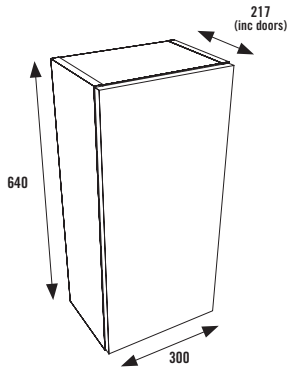

Please state both carcass and door codes when ordering

Total £550.00

Carcass £341.00

Door Pack £209.00

WALL HUNG MIRROR UNITS

300 SINGLE MIRROR WALL UNIT

CARCASS OPTIONS

TRADITIONAL DOORS