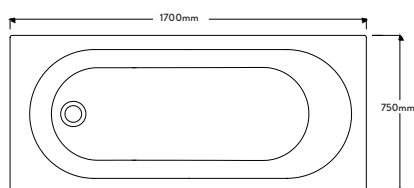

Single Ended 1700 x 750