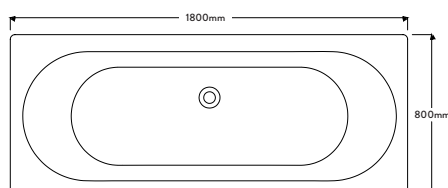

Double Ended 1800 x 800