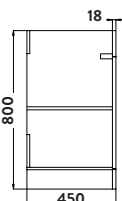

Space P Shape Vanity Pack RIGHT Gloss White

P-WCUNIT-WTE P Shaped WC Unit	£220.00
P-BASIN-RIGHT P Shaped Polymarble Basin	£320.00
P-1100-VANITY P Shaped Basin Unit	£441.00
Combined	£981.00