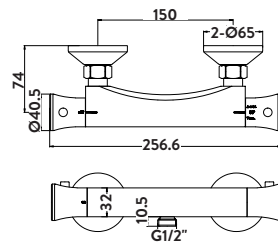

TIDY BATHROOM TAPS AND SHOWERS

£187.00

Brass body thermostatic valve

SHOWER008

£113.00

With adjustable riser rail shower kit
Includes fast fix brackets

EXPOSEDKIT002

EASY FIX KITS

£17.00

EASYKIT001

£30.00

EASYKIT002

£41.00

EASYKIT003