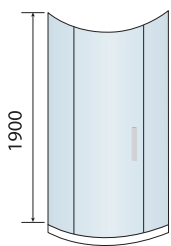

SINGLE DOOR QUADRANT

S8 SHOWER ENCLOSURES

- > Up to 8mm thick toughened safety glass
- > 1900mm tall
- > Concealed fixings
- > Acqua shield glass treatment
- > Lifetime guarantee
- > Smooth sliding action
- > Soft open buffers
- > Large adjustment for out of true walls and easy installation
- > 550mm radius

Size	Width mm	Opening Size (A)	Price Inc VAT	Code
800	770 - 790mm	415mm	£719.00	SCUD8SDQ
900	870 - 890mm	450 mm	£749.00	SCUD9SDQ