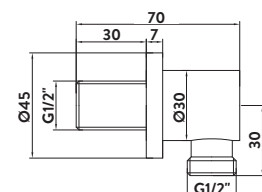

SHOWER ACCESSORIES

£64.00

OUTHOLDER001

Black Square Shower Outlet, Hose & Head

£64.00

BLACK019ORB

£56.00

OUTHOLDER002

Black Round Shower Outlet, Hose & Head

£56.00

BLACK018ORB

£22.00

HOSE001

Smooth Shower Hose 1.5 Metre Matt Black

£28.00

BLACK020

£45.00

OUT001

Black Square Outlet Elbow

£45.00

BLACK004ORB

Round Outlet Elbow

£27.00

OUT002

Black Round Outlet Elbow

£35.00

BLACK011ORB

£30.00

OUT003