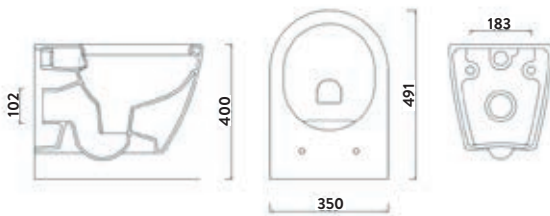

Wall Hung Pan