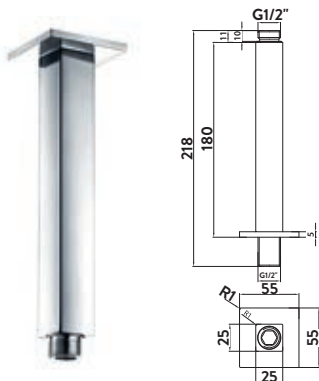

Square Ceiling Mounted Wall Arm

£71.00

CEILINGARM001