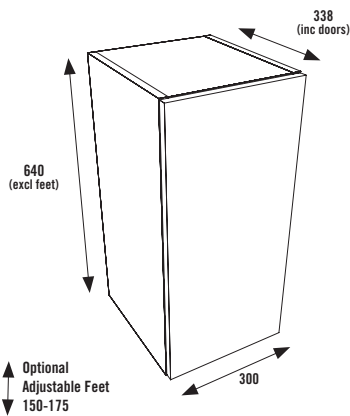

300 DOOR UNIT

Option to install Floor Standing or Wall Hung