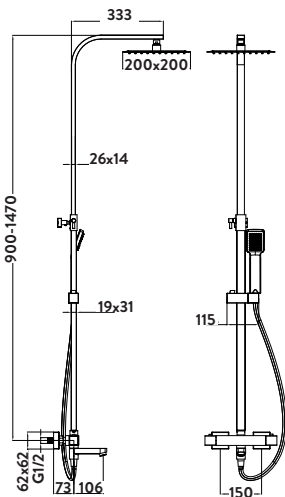

Square Rigid Riser Shower

£303.00

Code SHOWER012S

With Bath Filler and Adjustable Rigid Riser

Operating Pressure

0.5 Bar

- > 200mm ultra thin solid metal fixed shower head
- > Easy clean rubber nozzles on main shower head and handset
- > Telescopic riser rail - **adjustable after installation**
- > Chrome plated brass body thermostatic shower valve
- > Adjustable handset holder