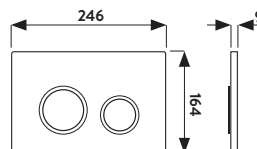

**Slimline ABS Push Button
Plate Square** £49.00

SLIMPUSHSQU

- > Only use with Inwall concealed cistern

**Slimline ABS Push Button
Plate Round** £49.00

SLIMPUSHRND

- > Only use with Inwall concealed cistern