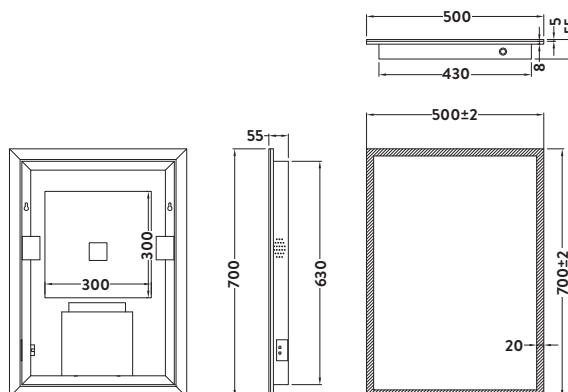

Mosca LED Mirror with Demister Pad and Shaver Socket and Bluetooth™ 500x700mm

£588.00

MIRROR004USB

MONO MIRRORS

Mono Black Soft Square Mirror With Shelf

500 x 900mm

£263.00

REFLECTION002