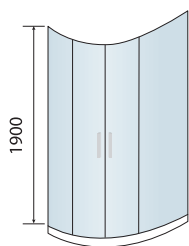

OFFSET DOUBLE DOOR QUADRANT

S8 SHOWER ENCLOSURES

- > Up to 8mm thick toughened safety glass
- > 1900mm tall
- > Concealed fixings
- > Acqua shield glass treatment
- > Lifetime guarantee
- > Smooth sliding action
- > Soft open buffers
- > Large adjustment for out of true walls and easy installation
- > 550mm radius

Size	Width mm	Opening Size (A)	Price Inc VAT	Code
900 x 760	870 - 890mm 730 - 750mm	435mm	£731.00	SCUD9X76Q
1000 x 800	970 - 990mm 770 - 790mm	475 mm	£740.00	SCUD10X8Q
1200 x 800	1170 - 1190mm 770 - 790mm	475 mm	£766.00	SCUD12X8Q
1200 x 900	1170 - 1190mm 870 - 890mm	520 mm	£814.00	SCUD12X9Q