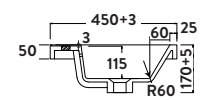

Bella 600 Basin