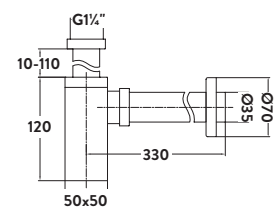

£62.00

BT02

Square Bottle Trap

£82.00

BT03

Black Minimalist Bottle Trap

£66.00

BLACK096