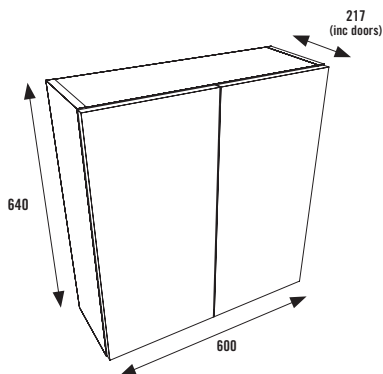

600 DOUBLE MIRROR WALL UNIT