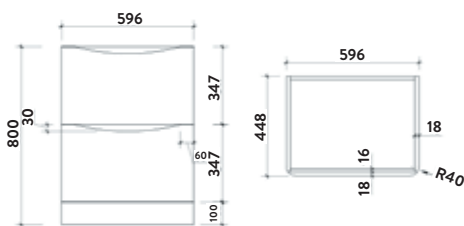

BELLA 600 FLOOR CABINET WITH BASIN

High Gloss White

600w x 800h x 450d

PAINT-BELLA-600FLOORCAB-GWTE
600mm Wall Cabinet £514.00

BELLA-600BASIN
600mm Basin £262.00

Combined **£776.00**