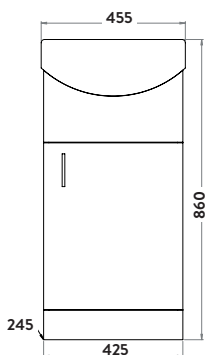

Lanza 450 Floor Cabinet