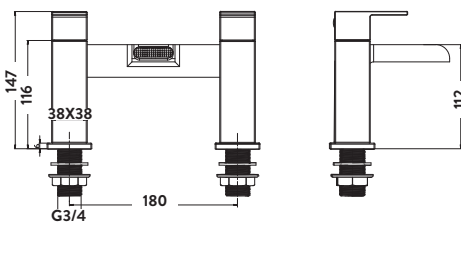

VICTORIA

TAP008
Provided with push waste
Operating Pressure 0.2 Bar

TAP001
Provided with push waste
Operating Pressure 0.2 Bar

Wall Mounted Basin Mixer £164.00

TAP009
Operating Pressure 0.2 Bar

TAP002
Operating Pressure 0.5 Bar

TAP003
Provided with shower kit and wall bracket
Operating Pressure 0.5 Bar