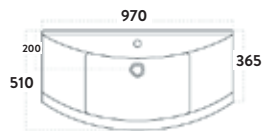

**Lanza 600 WC Unit
Anthracite**

600w x 807h x 340d

LANZA-600WCUNIT-ANTHRACITE
£204.00

Lanza 850 Floor Cabinet