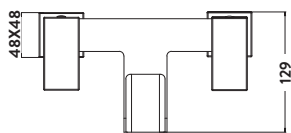

Bath Filler