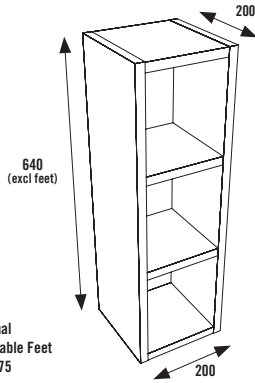

SLIM DEPTH UNITS

200 SLIM OPEN UNIT

Option to install Floor Standing or Wall Hung

Optional Adjustable Feet 150-175

CARCASS OPTIONS

Oak

BNE2 - 01

Dark Grey

BNE2 - 02

White

BNE2 - 03

Total £164.00