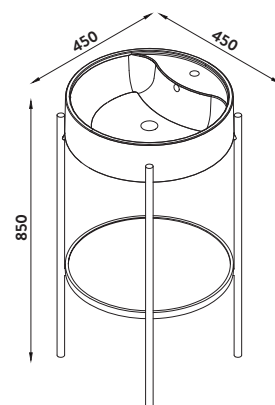

Mono Basin and Stand

450w x 850h x 450d
Polymarble Basin with Gloss Finish
Freestanding

MONO-ROUND-STAND-INC-BASIN £708.00