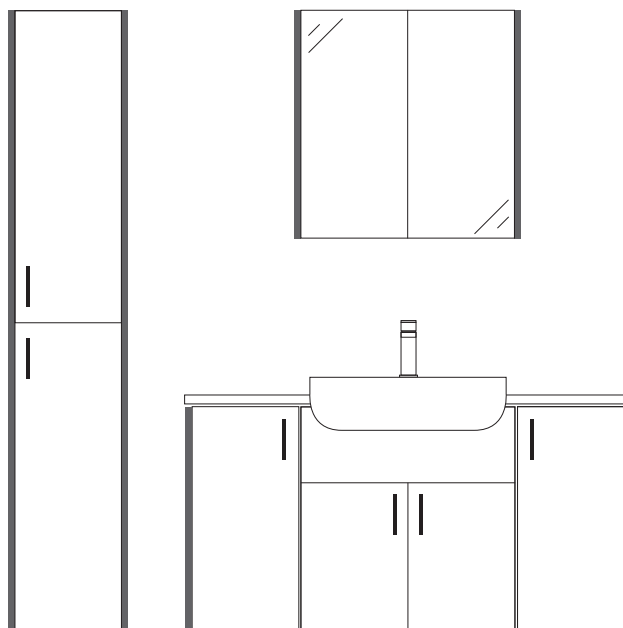

Fitted Furniture Panels and Plinths (cut to size)

- Standard Base End Panel x2
- 2000 Plinth

FITTED FURNITURE

 **18MM THICK**
DOORS & CARCASS

Sonoma Oak

PRODUCTS IN THIS COMBINATION

Fitted Furniture Units

- 300 1 Door Unit x2
- 600 Basin Unit