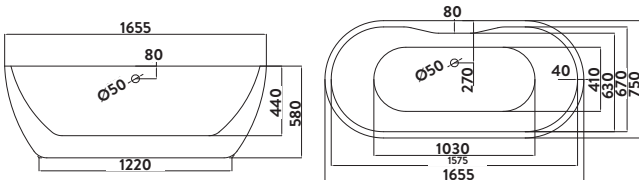

ONYX BLACK

1655 x 750

Onyx Matt Black

Matt Black 1655 x 750

£1,926.00

BLACK-DE1655

(Waste and overflow not included)