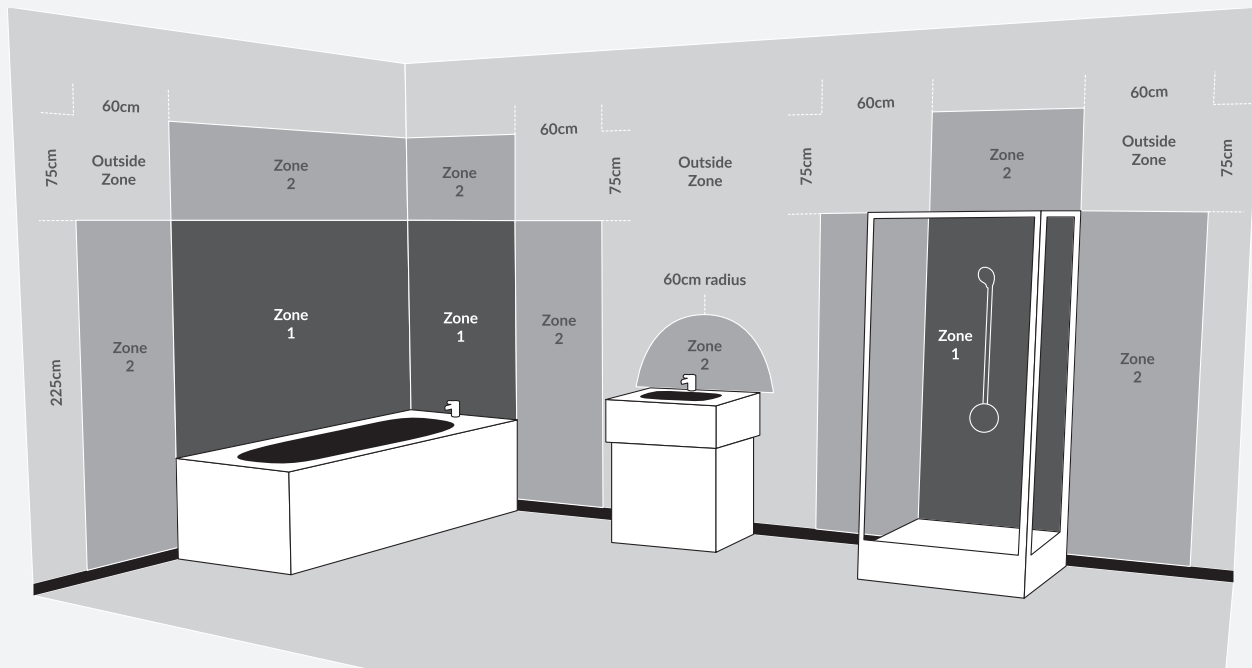

Zone 1 refers to the area above the shower up to a height of 2.25m and requires a minimum rating of IP44 or higher and if the fitting is 240V a 30ma RCD must be used to protect the circuit.	Zone 2 covers an area of 0.6m wide immediately next to, and all round zone 1. Wash basins should also be treated as zone 2. The minimum rating here is IPX4.	Outside Zone has no special requirements, unless water jets are likely to be used for cleaning purposes.

The IP (Ingress Protection) Standard describes a uniform system for classifying the degrees of protection provided by the enclosures of electrical equipment.

For example, if a bathroom light is rated IP65, then the 6 means its 'Protected against dust' and the 5 means its 'Protected against water jets' from a shower, tap or cleaning processes from any direction.

First numeral - protection against ingress of foreign bodies, e.g. tools, dust, fingers, etc.

- 0 No protection
- 1 Protected against solid objects with a diameter of 50mm and over (e.g. accidental insertion of hands)
- 2 Protected against solid objects over 12mm (e.g. jointed fingers)
- 3 Protected against solid objects over 2.5mm (tools)
- 4 Protected against solid objects over 1mm (small wires)
- 5 Protected against - limited ingress permitted (no harmful deposit)
- 6 Totally protected against dust

Second numeral - protection against ingress of liquids.

- 0 No protection
- 1 Protected against drops of condensed water. Drops of condensed water falling on the

- enclosure shall have no harmful effect
- 2 Protection against drops of liquid. Drops of falling liquid shall have no harmful effect when the enclosure is tilted at an angle up to 15 degrees from the vertical.
- 3 Protection against rain. Water falling in rain at an angle equal or smaller than 60 degrees with respect to the vertical shall have no harmful effect.
- 4 Protection against splashing. Liquid splashed from any direction shall have no harmful effect.
- 5 Protection against water jets. Water projected by a nozzle from any direction under stated conditions shall have no harmful effect.
- 6 Protection against conditions on ship decks (deck equipment). Water from heavy seas shall not enter the enclosures under prescribed conditions.
- 7 Protection against immersion in water. It shall not be possible for water to enter the enclosure under stated conditions of pressure and time.
- 8 Protection against indefinite immersion in water under specified pressure. It shall not be possible for water to enter the enclosure.