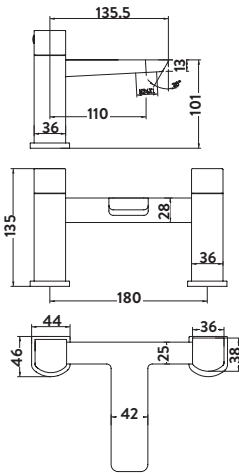

Bath Filler