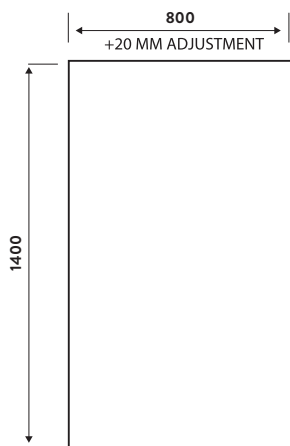

**Radius Edge 6mm Thick
Bath Screen**

Radius Edge 6mm Bath Screen
1400 x 800mm

£134.00

LS010N

- > 6mm toughened safety glass
- > 20mm adjustment for easy installation and adjustment
- > Chromed metal top and bottom hinge - not plastic
- > Bright reflective polished profiles