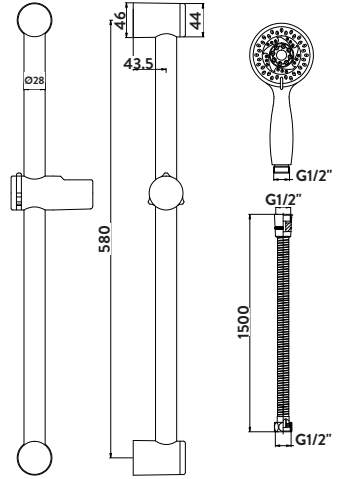

SLIDE RAIL KITS

Round Riser Rail Kit £44.00

RISERKIT002