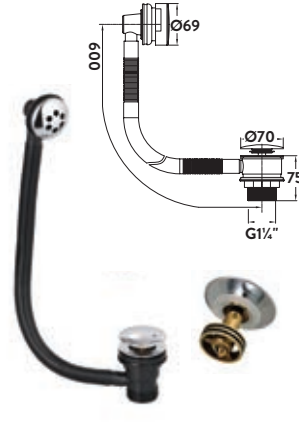

Round Bath

£28.00

With sprung **EasyClean** waste and overflow

WASTE90