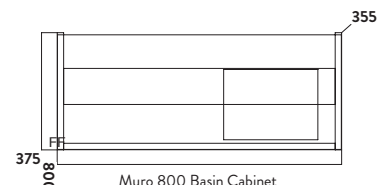

MURO

500w x 375h x 355d

MURO-500BASINCAB-AGREY
500mm Basin Cabinet £388.00
MURO-500WHBASIN
500mm Basin £135.00
Combined £523.00

500w x 375h x 355d

MURO-500BASINCAB-GWTE
500mm Basin Cabinet £388.00
MURO-500WHBASIN
500mm Basin £135.00
Combined £523.00

500w x 375h x 355d

MURO-500BASINCAB-DKOOK
500mm Basin Cabinet £388.00
MURO-500WHBASIN
500mm Basin £135.00
Combined £523.00

500w x 375h x 355d

MURO-500BASINCAB-MATTGREY
500mm Basin Cabinet £388.00
MURO-500WHBASIN
500mm Basin £135.00
Combined £523.00

600w x 375h x 355d

MURO-600BASINCAB-AGREY
600mm Basin Cabinet £426.00
MURO-600WHBASIN
600mm Basin £158.00
Combined £584.00

600w x 375h x 355d

MURO-600BASINCAB-GWTE
600mm Basin Cabinet £426.00
MURO-600WHBASIN
600mm Basin £158.00
Combined £584.00

600w x 375h x 355d

MURO-600BASINCAB-DKOOK
600mm Basin Cabinet £426.00
MURO-600WHBASIN
600mm Basin £158.00
Combined £584.00

600w x 375h x 355d

MURO-600BASINCAB-MATTGREY
600mm Basin Cabinet £426.00
MURO-600WHBASIN
600mm Basin £158.00
Combined £584.00

800w x 375h x 355d

MURO-800BASINCAB-AGREY
800mm Basin Cabinet £500.00
MURO-800WHBASIN
800mm Basin £180.00
Combined £680.00

800w x 375h x 355d

MURO-800BASINCAB-GWTE
800mm Basin Cabinet £500.00
MURO-800WHBASIN
800mm Basin £180.00
Combined £680.00

800w x 375h x 355d

MURO-800BASINCAB-DKOOK
800mm Basin Cabinet £500.00
MURO-800WHBASIN
800mm Basin £180.00
Combined £680.00

800w x 375h x 355d

MURO-800BASINCAB-MATTGREY
800mm Basin Cabinet £500.00
MURO-800WHBASIN
800mm Basin £180.00
Combined £680.00

500w x 830h x 255d

MURO-WCUNIT-AGREY
£270.00

500w x 830h x 255d

MURO-WCUNIT-GWTE
£270.00

500w x 830h x 255d

MURO-WCUNIT-DKOOK
£270.00

500w x 830h x 255d

MURO-WCUNIT-MATTGREY
£270.00