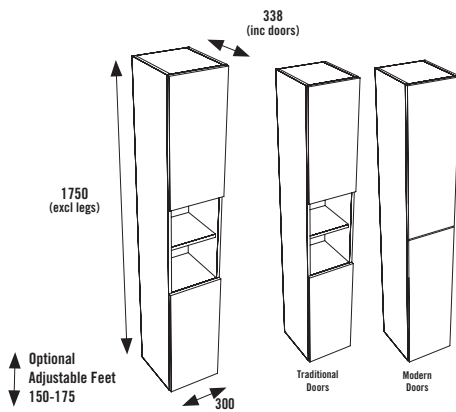

300 TOWER UNIT

Option to install Floor Standing or Wall Hung