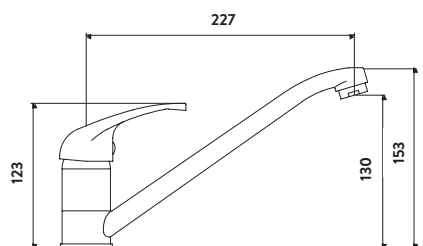

Aruba Brushed Nickel Finish £62.00

NICK34

Operating Pressure 0.1 Bar

TIDY BATHROOM TAPS AND SHOWERS

**Mono Basin Mixer
with Push Waste 35mm**

£37.00

TAP061

Operating Pressure 0.2 Bar