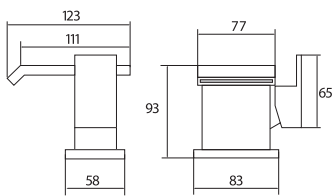

Mono Basin Mixer