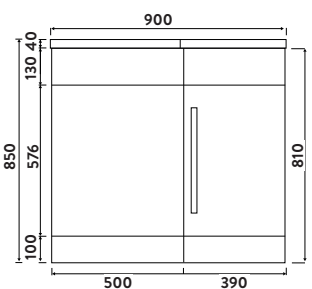

Optional Lili Handle Matt Black

L-HANDLE-BLACK	£22.00 (each)
----------------	---------------

Left Hand

(please state left or right hand when ordering)

Right Hand

MADE IN
BRITAIN

LILI 1100

- > 18mm solid carcass
- > Soft close doors / drawers
- > 1 tap hole option only
- > Polymarble basin
- > Supplied in White Gloss, Avola Grey, Indigo Blue, Bardolino Driftwood Oak or Matt Grey
- > All units apart from White Gloss made in UK