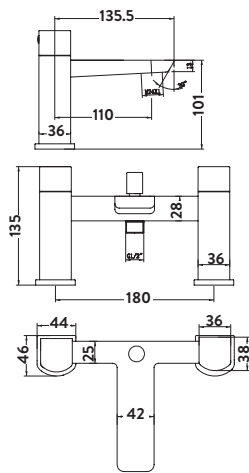

Bath Shower Mixer