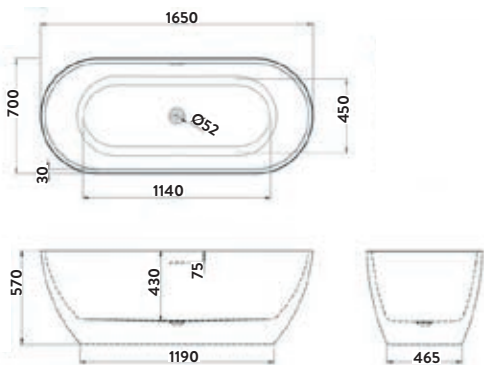

FORM

Form

Gloss White 1650 x 700

£1,300.00

BATH-FORM

(Price includes white overflow and waste)

- > Smooth flowing curves are created using two Lucite acrylic sheets that are carefully bonded together using a highly skilled technique.
- > Fully encapsulated baseboards and adjustable feet provide a stable and secure base, even on uneven floors.
- > For use with freestanding taps only