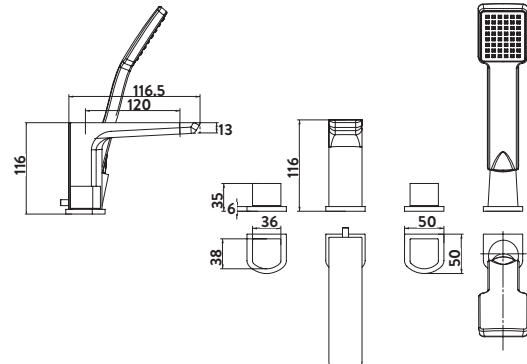

4 Hole Bath Mixer