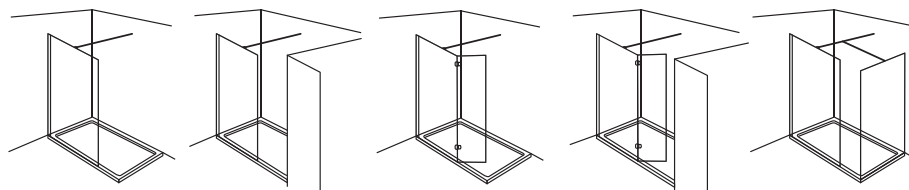

CONFIGURATIONS

The S10 Range of Wetroom Panels and accessories can be combined to create hundreds of different configurations, ensuring the perfect product for your bathroom.