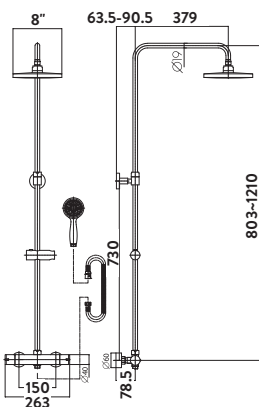

- > 200mm ultra thin solid metal fixed shower head
- > Rubber easy clean soft rubber nozzles on main shower head and handset
- > Telescopic riser rail - **adjustable after installation**
- > Fully thermostatic valve
- > Brass thermostatic cartridge
- > Multi-function shower handset with height adjustable holder