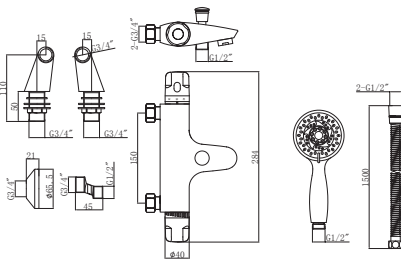

Thermostatic Shower Bar Valve