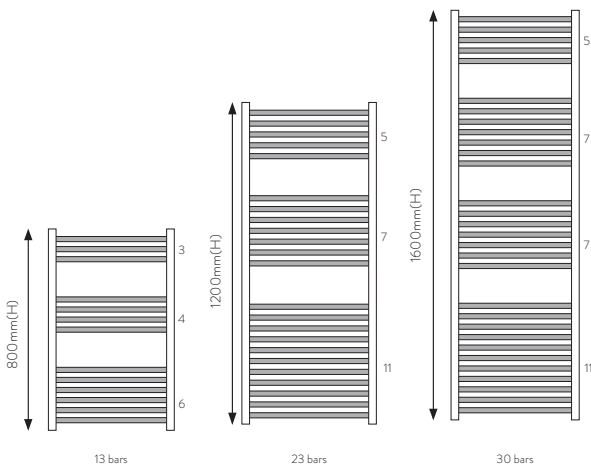

SIMONA LADDER RAILS

- > High quality triple layered chrome finish
- > Low carbon steel construction
- > Compatible for use on all UK heating systems
- > Manufactured to provide maximum heat output
- > Our BTU calculations use the British standard of Delta T60c

Size	Code	BTU/hr	Bar Diameter	Pipe Centres	Price
500 x 800	DESRAD001	748	20	470	£218.00
500 x 1200	DESRAD002	1265	20	470	£268.00
500 x 1600	DESRAD003	1660	20	470	£318.00