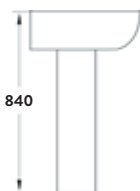

Basin & Pedestal