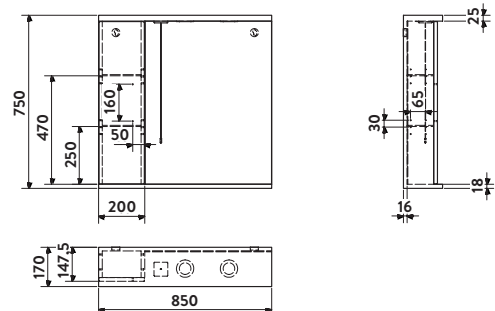

LANZA-650-MIRRORUNITLIGHTS-GWT
£237.00

750mm Mirror Unit with Lights
Gloss White

LANZA-750-MIRROR-SIDECAB-GWTE
£345.00

850mm Mirror Unit with Lights
Gloss White

LANZA-850-MIRROR-SIDECAB-GWTE
£356.00

LANZA CLOAKROOM