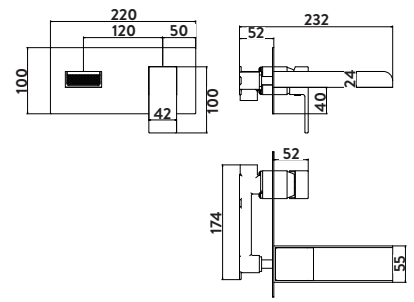

Wall Mounted Basin Mixer