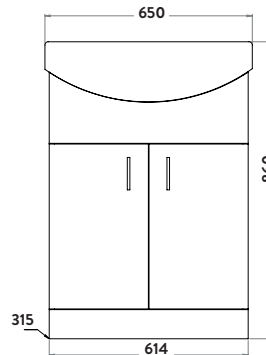

Lanza 650 Floor Cabinet