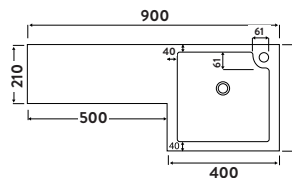

Optional Lili Handle Matt Black

L-HANDLE-BLACK	£22.00 (each)
----------------	---------------

Left Hand

(please state left or right hand when ordering)

Right Hand

MADE IN
BRITAIN

LILI 1100

- > 18mm solid carcass
- > Soft close doors / drawers
- > 1 tap hole option only
- > Polymarble basin
- > Supplied in White Gloss, Avola Grey, Indigo Blue, Bardolino Driftwood Oak or Matt Grey
- > All units apart from White Gloss made in UK