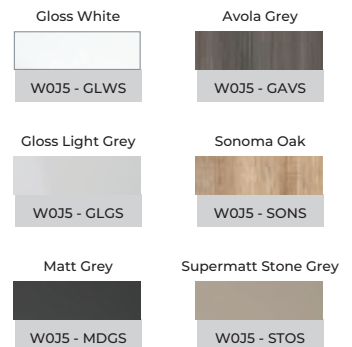

MODERN DOORS

Please state both carcass and door codes when ordering	Total £440.00	Carcass £214.00	Door Pack £226.00