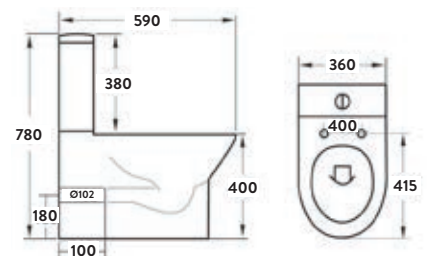

Rimless Open Back Pan & Cistern

Rimless Back to Wall Pan

Rimless Closed Back Pan & Cistern

Semi Recessed Basin

Slim Heavy Weight Seat

PORTO

Porto Open Back Pan Including Cistern & Wrap Over Seat

370w x 780h x 600d
 Roughing-In 120mm
 Side Clearance 100mm