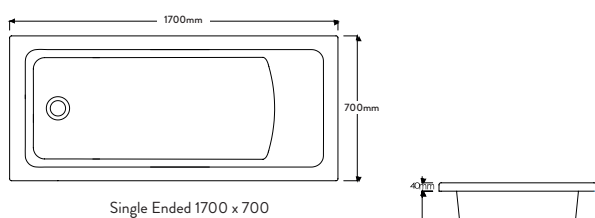

Double Ended

Code	Size	Price
BATH-SSQDE1700X700	1700 x 700	£360.00
BATH-SSQDE1700X750	1700 x 750	£412.00
BATH-SSQDE1800X800	1800 x 800	£506.00