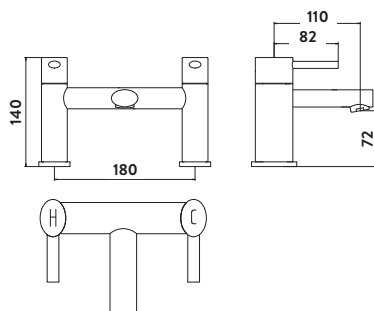

£205.00

TAP162
 Operating Pressure 0.5 Bar

Bath Filler

Bath Shower Mixer

£235.00

TAP163
 Provided with Shower Kit & Wall Bracket
 Operating Pressure 0.5 Bar

Bath Shower Mixer

MIAMI