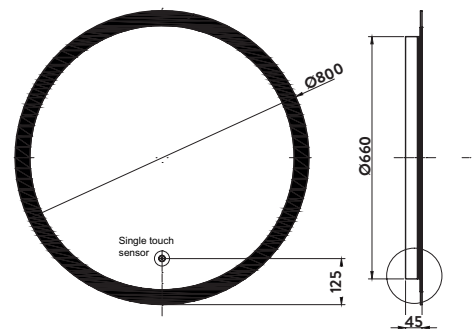

£437.00

LUNAR80

MOSCA LED MIRRORS

Mosca LED Mirror with Demister Pad and Shaver Socket 500 x 700mm

£463.00

MIRROR001

Mosca LED Mirror with Demister Pad and Shaver Socket 600 x 800mm

£491.00