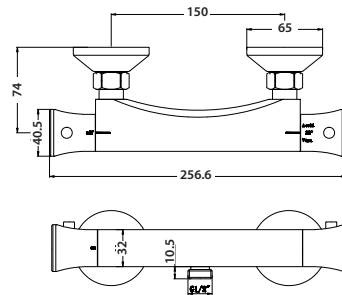

**Bath Shower Mixer with Shower Kit
and Wall Bracket**

£76.00

TAP063

Operating Pressure 0.5 Bar

**Douche Handset,
Flexi and Holder**

£32.00

DOUCHE001

**Douche Handset, Flexi,
Holder and Outlet Elbow**