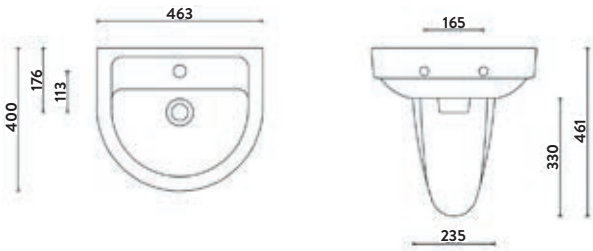

450 Basin & Semi Pedestal