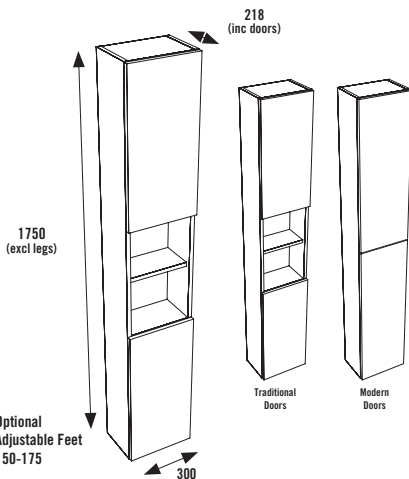

300 SLIM TOWER UNIT

Option to install Floor Standing or Wall Hung

Optional Adjustable Feet 150-175

CARCASS OPTIONS

Oak

TNH3 - 01

Dark Grey

TNH3 - 02

White

TNH3 - 03

TRADITIONAL DOORS

Painted Oak Dark Grey

TNH3 - PODGT

Painted Oak Mussel

TNH3 - POMT

Supermatt Stone Grey

TNH3 - STOT

TNH3 - INDT

MODERN DOORS

Gloss White

TNH3 - GLWS

Gloss Light Grey

TNH3 - GLGS

Matt Grey

TNH3 - MDGS

Avola Grey

TNH3 - GAVS

Sonoma Oak

TNH3 - SONS

Supermatt Stone Grey

TNH3 - STOS

Please state both carcass and door codes when ordering

Total £550.00

Carcass £341.00

Door Pack £209.00