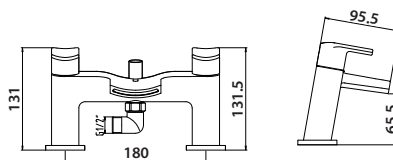

Bath Shower Mixer