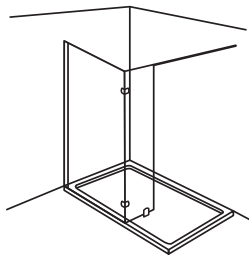

WALKAROUND PANEL

S8 WETROOMS

- > 2000mm in height
- > Up to 8mm thick toughened safety glass
- > Acqua Shield glass treatment as standard
- > Modern minimalist support arm Included
- > Specially designed to fit into a shower tray with support leg
- > 20mm adjustment in wall channel for out of true walls
- > Lifetime guarantee

Size	Width mm	Price Inc VAT	Code
900mm Wetroom with 200mm Return	870 - 890mm	£564.00	SCUD900AROUND
1000mm Wetroom with 200mm Return	970 - 990mm	£589.00	SCUD1000AROUND