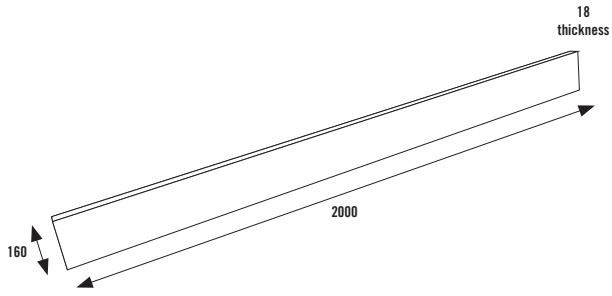

END PANELS & PLINTHS

PLINTH

TRADITIONAL PLINTHS

Painted Oak Dark Grey

Painted Oak Mussel

Supermatt Stone Grey

Supermatt Indigo

MODERN PLINTHS

Gloss White

Gloss Light Grey

Matt Grey

Avola Grey

Sonoma Oak

Supermatt Stone Grey

Price
£94.00