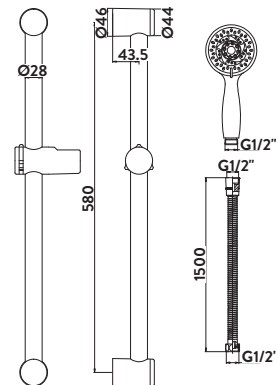

TIDY BATHROOM TAPS AND SHOWERS

£187.00

Brass body thermostatic valve

SHOWER008

£113.00

With adjustable riser rail shower kit
Includes fast fix brackets

EXPOSEDKIT002

EASY FIX KITS

£17.00

EASYKIT001

£30.00

EASYKIT002

£41.00

EASYKIT003