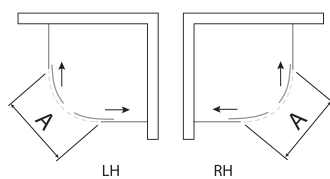

OFFSET DOUBLE DOOR QUADRANT

S8 SHOWER ENCLOSURES

- > Up to 8mm thick toughened safety glass
- > 1900mm tall
- > Concealed fixings
- > Acqua shield glass treatment
- > Lifetime guarantee
- > Smooth sliding action
- > Soft open buffers
- > Large adjustment for out of true walls and easy installation
- > 550mm radius

Size	Width mm	Opening Size (A)	Price Inc VAT	Code
900 x 760	870 - 890mm 730 - 750mm	435mm	£731.00	SCUD9X76Q
1000 x 800	970 - 990mm 770 - 790mm	475 mm	£740.00	SCUD10X8Q
1200 x 800	1170 - 1190mm 770 - 790mm	475 mm	£766.00	SCUD12X8Q
1200 x 900	1170 - 1190mm 870 - 890mm	520 mm	£814.00	SCUD12X9Q