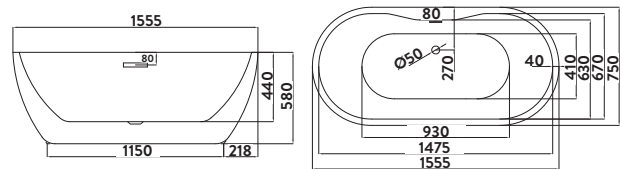

Onyx

Gloss White 1555 x 750
BATH-DE1555

£1,525.00

Gloss White 1655 x 750
BATH-DE1655

£1,525.00

(Waste and overflow not included)