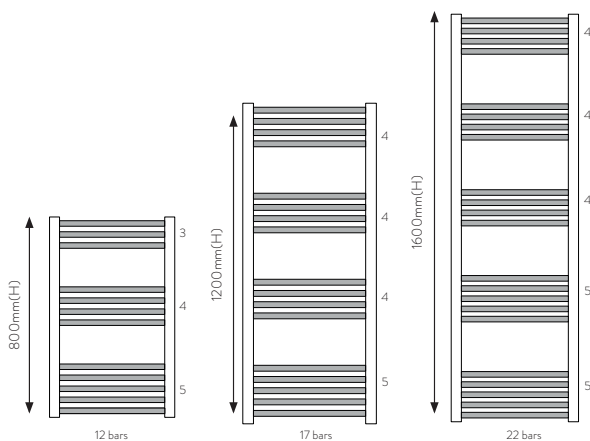

- > Low carbon steel construction
- > Compatible for use on all UK heating systems
- > Manufactured to provide maximum heat output
- > Our BTU calculations use the British standard of Delta T60c
- > Black RAL 9005

Size	Code	BTU/hr	Bar Diameter	Pipe Centres	Price
500 x 800	RAIL-991	1162	22	455	£131.00
500 x 1200	RAIL-992	1694	22	455	£174.00
500 x 1600	RAIL-993	2226	22	455	£213.00
600 x 800	RAIL-994	1304	22	555	£143.00
600 x 1200	RAIL-995	1895	22	555	£186.00
600 x 1600	RAIL-996	2487	22	555	£227.00

Black Modern Straight Radiator Valves (pair)

£35.00

TRV004

- > Brass construction
- > Metal heads