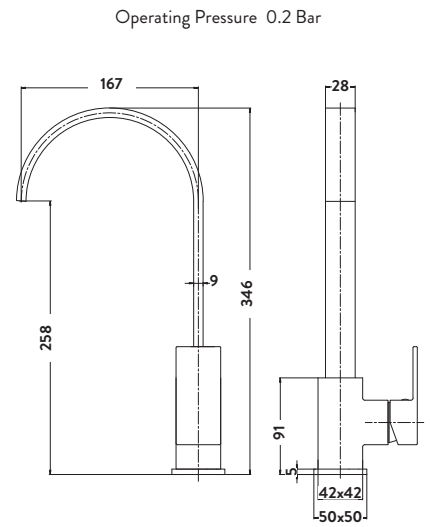

KITCHEN TAPS

ROSSI

KT37

NICK37

TIRARE

KT38

NICK38