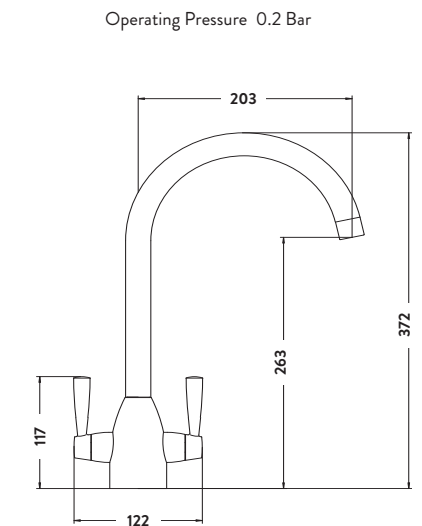

KITCHEN TAPS

KINGSTON

KT12

NICK12

MARLO

KT14

NICK14