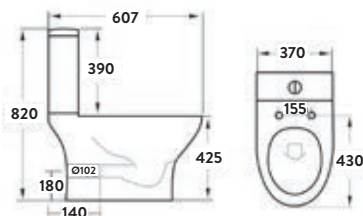

Rimless Open Back Pan & Cistern