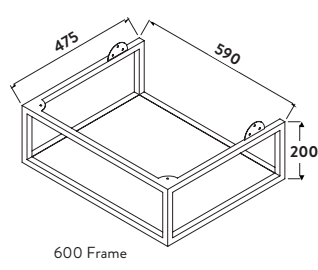

600w x 375h x 480d

AMBIENCE-LED CAB-60X48-MGREY	
Ambience LED Drawer Box 60 x 48	£478.00
AMBIENCE-BASIN60X48-GREY	
Ambience Grey Basin 60 x 48	£237.00
Combined	£715.00

Comes with 2 dual colour reversible shelves, for use on all cabinet colours.