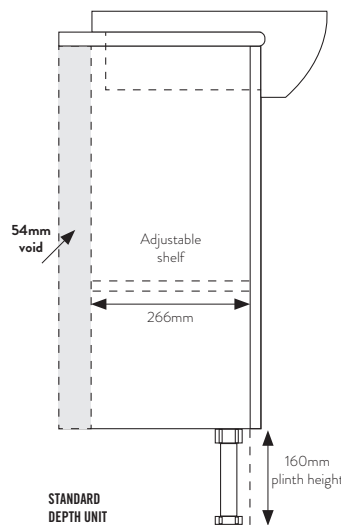

FITTED FURNITURE - USEFUL INFORMATION

PROFESSIONAL INSTALLATION RECOMMENDED

For a flawless finish, choose an experienced and qualified installer to fit your new bathroom furniture. It's worth researching services on offer from your local retailer as many provide an in-store design and installation service, or can recommend suitable fitters and tradesmen local to you.

You Decide

Your fitted furniture doors aren't pre-drilled, meaning you can let your installer know exactly where you would like to position the handles. This gives you added flexibility and the final say about how you'd like your doors to look.

A Smooth Look

End panels are needed to cover any exposed carcass colour and finish off the look of your units. These can also be used in between adjoining units to create a traditional framed look. This is particularly effective if you've selected a traditional style for your bathroom.

FITTED FURNITURE PARTS EXPLAINED

From end panels to plinths, there are lots of parts that make up fitted furniture units and understanding what each component is needed for can be confusing. To make things clearer, we've created the below diagram for a quick reference to all the components that make up fitted furniture.

CONCEALING PIPEWORK

Pipework is essential for a functioning bathroom, however it can be unsightly unless it's concealed. When you choose our fitted furniture, you can hide any pipes behind units, whether they run along skirting boards or up walls.