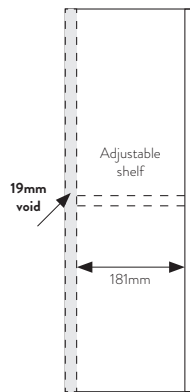

CONCEALING PIPEWORK

Pipework is essential for a functioning bathroom, however it can be unsightly unless it's concealed. When you choose our fitted furniture, you can hide any pipes behind units, whether they run along skirting boards or up walls.

The furniture is designed with a plinth height of 160mm, so even soil pipes can run under the units. In addition, units feature a void at the back that allows pipes to run along the walls while keeping them concealed. To make this operate effectively, your fitter will notch out the side panel of the unit where the pipe travels.

MIRROR WALL UNIT