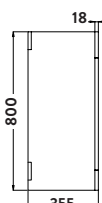

Space P Shape Vanity Pack RIGHT Gloss White

P-WCUNIT-WTE P Shaped WC Unit	£220.00
P-BASIN-RIGHT P Shaped Polymarble Basin	£320.00
P-1100-VANITY P Shaped Basin Unit	£441.00
Combined	£981.00