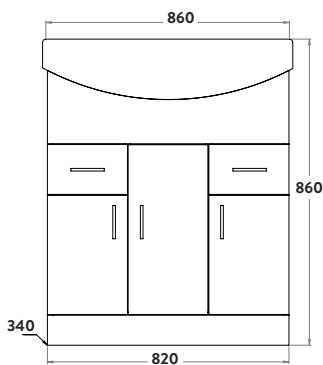

**Lanza 600 WC Unit
Anthracite**

600w x 807h x 340d

LANZA-600WCUNIT-ANTHRACITE
£204.00

Lanza 850 Floor Cabinet