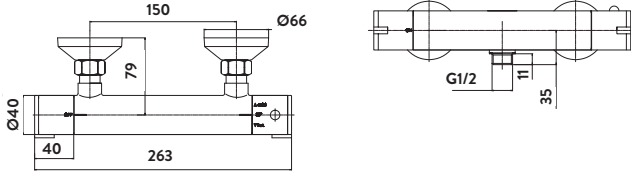

£129.00

BARVALVE002

Square Exposed Valve