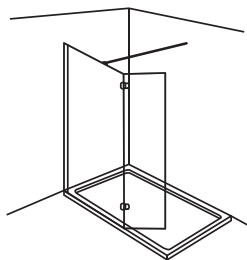

WETROOM WITH RETURN PANEL

S8 WETROOMS

- > 2000mm in height
- > Up to 8mm thick toughened safety glass
- > Acqua Shield glass treatment as standard
- > Modern minimalist support arm included
- > Can be installed onto a shower tray or a tiled wetroom floor
- > 20mm adjustment in wall channel for out of true walls
- > Lifetime guarantee
- > Wetroom and return panel supplied together in 1 pack

Size	Width mm	Price Inc VAT	Code
700mm Wetroom with 275mm Return	670 - 690mm	£444.00	700I8WETSET
800mm Wetroom with 275mm Return	770 - 790mm	£461.00	800I8WETSET
900mm Wetroom with 275mm Return	870 - 890mm	£469.00	900I8WETSET
1000mm Wetroom with 275mm Return	970 - 990mm	£490.00	1000I8WETSET