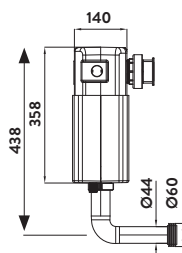

CISTERN001

- > Slimline design, perfect for small cloakroom units
- > Top access and front access
- > 3 and 6 litre flushing option
- > Polystyrene jacket reduces flush noise and stops condensation