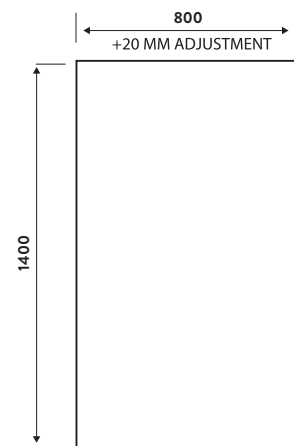

S6 BATH SCREENS

Fixed Radius Bath Screen

6mm Thick Bath Screen
1400 x 300mm

£74.00

SCREEN005

- > 6mm toughened safety glass
- > 20mm adjustment for easy installation and adjustment

Mono Square Edge 6mm Thick Bath Screen

Mono 6mm Thick Bath Screen
1400 x 800mm

£175.00

LS888B

- > 6mm toughened safety glass
- > 20mm adjustment for easy installation and adjustment
- > Metal top and bottom hinge - not plastic
- > Black profiles with a black water seal