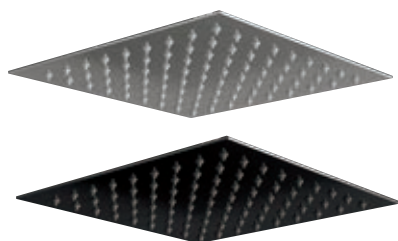

SHOWER HEADS & ARMS

£110.00

SH006
200mm Round

£91.00

WALLARM003
Pivots from Wall Joint

200mm

300mm

400mm

Chrome Round Shower Heads

SH002	Round Fixed Head 200mm	£54.00
SH005	Round Fixed Head 300mm	£108.00
SH008	Round Fixed Head 400mm	£123.00

Operating Pressure 0.2 Bar

Black Round Shower Heads

BLACK013ORB	Round Fixed Head 200mm	£54.00
BLACK014ORB	Round Fixed Head 300mm	£108.00

Operating Pressure 0.2 Bar

200mm

300mm

400mm

Chrome Square Shower Head

SH003	Square Shower Head 200mm	£69.00
SH004	Square Shower Head 300mm	£135.00
SH009	Square Shower Head 400mm	£149.00

Operating Pressure 0.2 Bar

Black Square Shower Heads

BLACK006ORB	Square Shower Head 200mm	£69.00
BLACK007ORB	Square Shower Head 300mm	£134.00

Operating Pressure 0.2 Bar