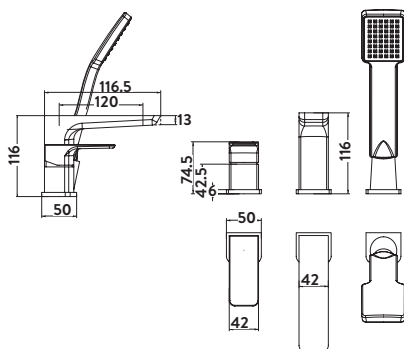

3 Hole Bath Mixer