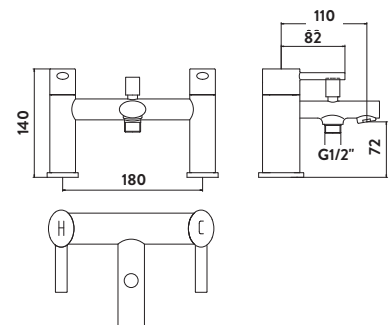

£205.00

TAP162
 Operating Pressure 0.5 Bar

Bath Filler

Bath Shower Mixer

£235.00

TAP163
 Provided with Shower Kit & Wall Bracket
 Operating Pressure 0.5 Bar

Bath Shower Mixer

MIAMI