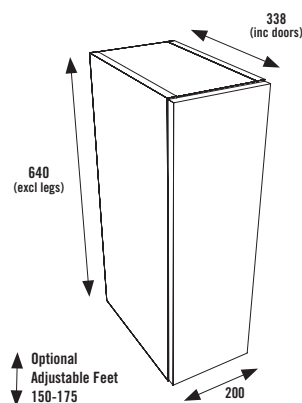

200 1 DOOR UNIT

Option to install Floor Standing or Wall Hung

CARCASS OPTIONS

Oak

Dark Grey

White

TRADITIONAL DOORS

Painted Oak Dark Grey

Painted Oak Mussel

Supermatt Stone Grey

Supermatt Indigo

MODERN DOORS

Gloss White

Gloss Light Grey

Matt Grey

Avola Grey

Sonoma Oak

Supermatt Stone Grey

Please state both carcass and door codes when ordering

Total £260.00

Carcass
£188.00

Door Pack
£72.00