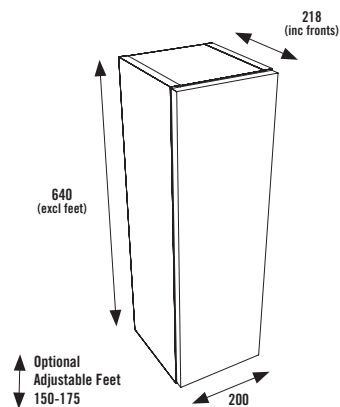

200 SLIM 1 DOOR UNIT

Option to install Floor Standing or Wall Hung