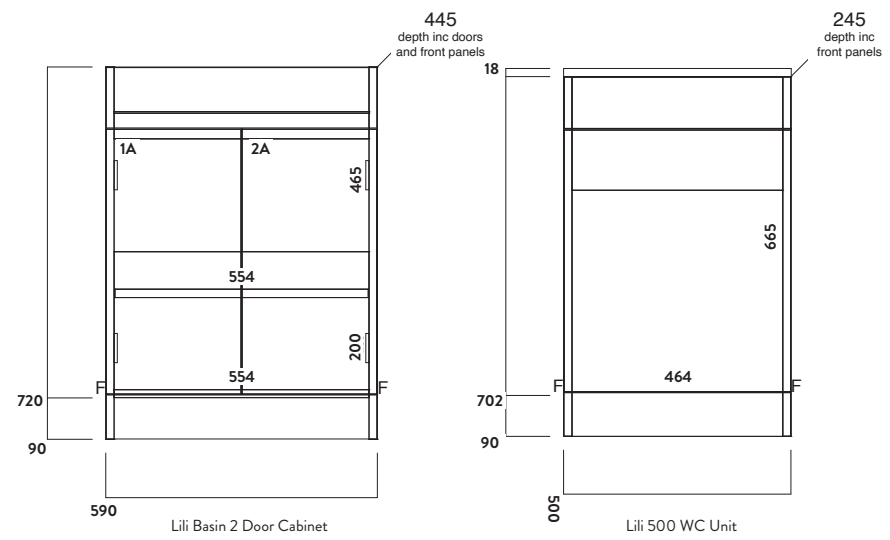

LILI - 2 DOOR

600CAB-LILI-WTE Vanity Unit	£250.00
THIN600BASIN 600 x 450 Thin Ceramic Basin	£227.00
Combined	£477.00

600CAB-LILI-AGREY Vanity Unit	£250.00
THIN600BASIN 600 x 450 Thin Ceramic Basin	£227.00
Combined	£477.00

600CAB-LILI-MATTGREY Vanity Unit	£346.00
THIN600BASIN 600 x 450 Thin Ceramic Basin	£227.00
Combined	£573.00

Code LILI-500WCUNIT-GWTE

Code LILI-500WCUNIT-GREY

Code LILI-500WCUNIT-MATTGREY

L-HANDLE-BLACK	£22.00 (each)

- > 18mm solid carcass
- > Ceramic basin
- > 1 tap hole option only
- > 600 x450 basin unit
- > Soft close doors
- > Supplied in White Gloss, Avola Grey or Matt Grey
- > All units apart from White Gloss made in UK