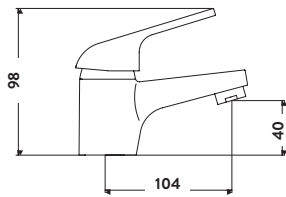

Aruba Brushed Nickel Finish £62.00

NICK34

Operating Pressure 0.1 Bar

TIDY BATHROOM TAPS AND SHOWERS

**Mono Basin Mixer
with Push Waste 35mm**

£37.00

TAP061

Operating Pressure 0.2 Bar