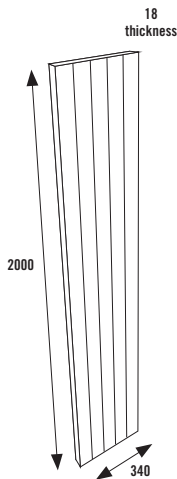

Matt Grey

Avola Grey

Sonoma Oak

Supermatt Stone Grey

Price
£55.00

Price
£55.00

STANDARD TALL END PANEL

TRADITIONAL PANELS