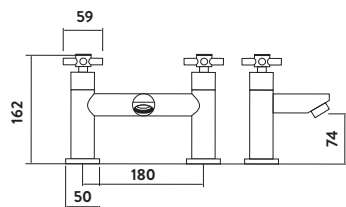

Bath Shower Mixer

£196.00

TAP133

Includes shower kit and wall bracket
Operating Pressure 0.5 Bar

Mono Basin Mixer

Basin Taps

Bath Taps

Bath Filler