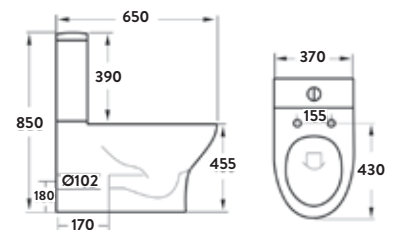

370w x 850h x 655d

DEIA006	Closed Back Pan	£305.00
DEIA002	Cistern inc Fittings	£71.00
999-SEAT-SLIM	Soft Close Seat	£56.00
Combined		£432.00

Rimless Open Back Pan & Cistern

Rimless Closed Back Pan

Rimless Comfort Height Closed Back Pan & Cistern

DEIA

RIMLESS

Deia Rimless Wall Hung Pan & Soft Close Seat

370w x 360h x 485d

DEIA007	Wall Hung Pan	£268.00
999-SEAT-SLIM	Soft Close Seat	£56.00
Combined		£324.00

COMFORT
HEIGHT
455mm

RIMLESS

Deia Rimless Comfort Height Back to Wall Pan & Soft Close Seat