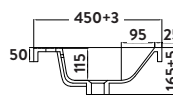

1200w x 800h x 450d

BELLA-1200FLOORCAB-WGREY
1200mm Floor Cabinet £787.00

BELLA-1200BASIN
1200mm Basin £313.00

Combined **£1,100.00**

Bella 500 Basin