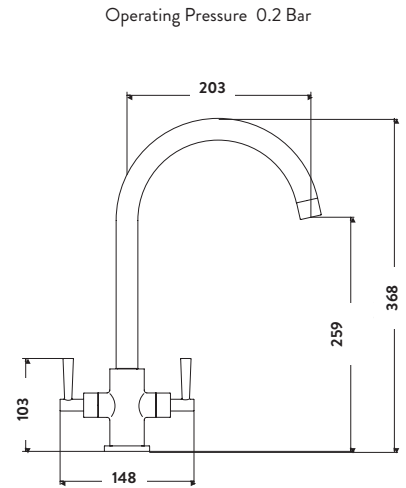

KITCHEN TAPS

KINGSTON

KT12

NICK12

MARLO

KT14

NICK14