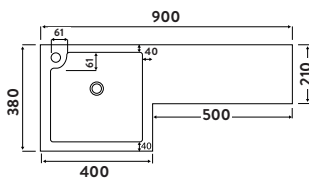

Optional Lili Handle Matt Black

L-HANDLE-BLACK	£22.00 (each)
----------------	---------------

Left Hand

(please state left or right hand when ordering)

Right Hand

MADE IN
BRITAIN

LILI 1100

- > 18mm solid carcass
- > Soft close doors / drawers
- > 1 tap hole option only
- > Polymarble basin
- > Supplied in White Gloss, Avola Grey, Indigo Blue, Bardolino Driftwood Oak or Matt Grey
- > All units apart from White Gloss made in UK