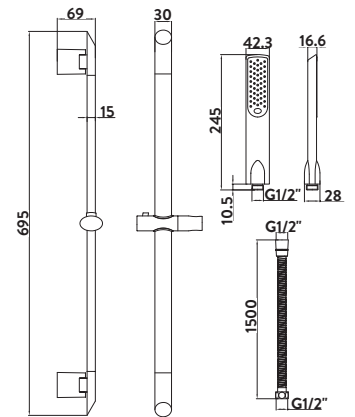

Pivoting wall brackets

Lunar Slide Rail Kit

£104.00

RISERKIT004

Marco Slide Rail Kit

£88.00

RISERKIT006