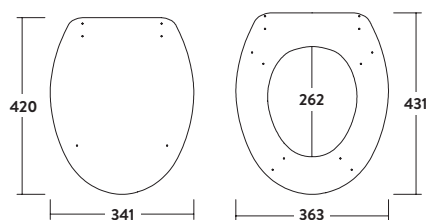

Wooden Soft Close WC Seat

High Gloss White Vinyl Wrapped Seat, Soft Close, Top Fix	WOODSEAT001	£178.00
Avola Grey Vinyl Wrapped Seat, Soft Close, Top Fix	WOODSEAT004	£178.00
Indigo Blue Vinyl Wrapped Seat, Soft Close, Top Fix	WOODSEAT009	£178.00
Matt Grey Vinyl Wrapped Seat, Soft Close, Top Fix	WOODSEAT006	£178.00
Dark Oak Vinyl Wrapped Seat, Soft Close, Top Fix	WOODSEAT007	£178.00
Bardolino Driftwood Vinyl Wrapped Seat, Soft Close, Top Fix	WOODSEAT008	£178.00

British manufactured

- > MDF seat in vinyl wrap
- > Chrome plated soft close hinges
- > Colours subject to the limitations of the printing process