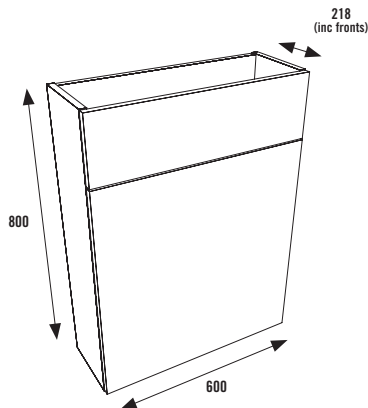

600 SLIM WC UNIT