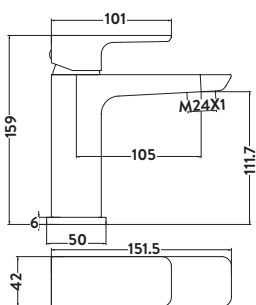

Mono Basin Mixer