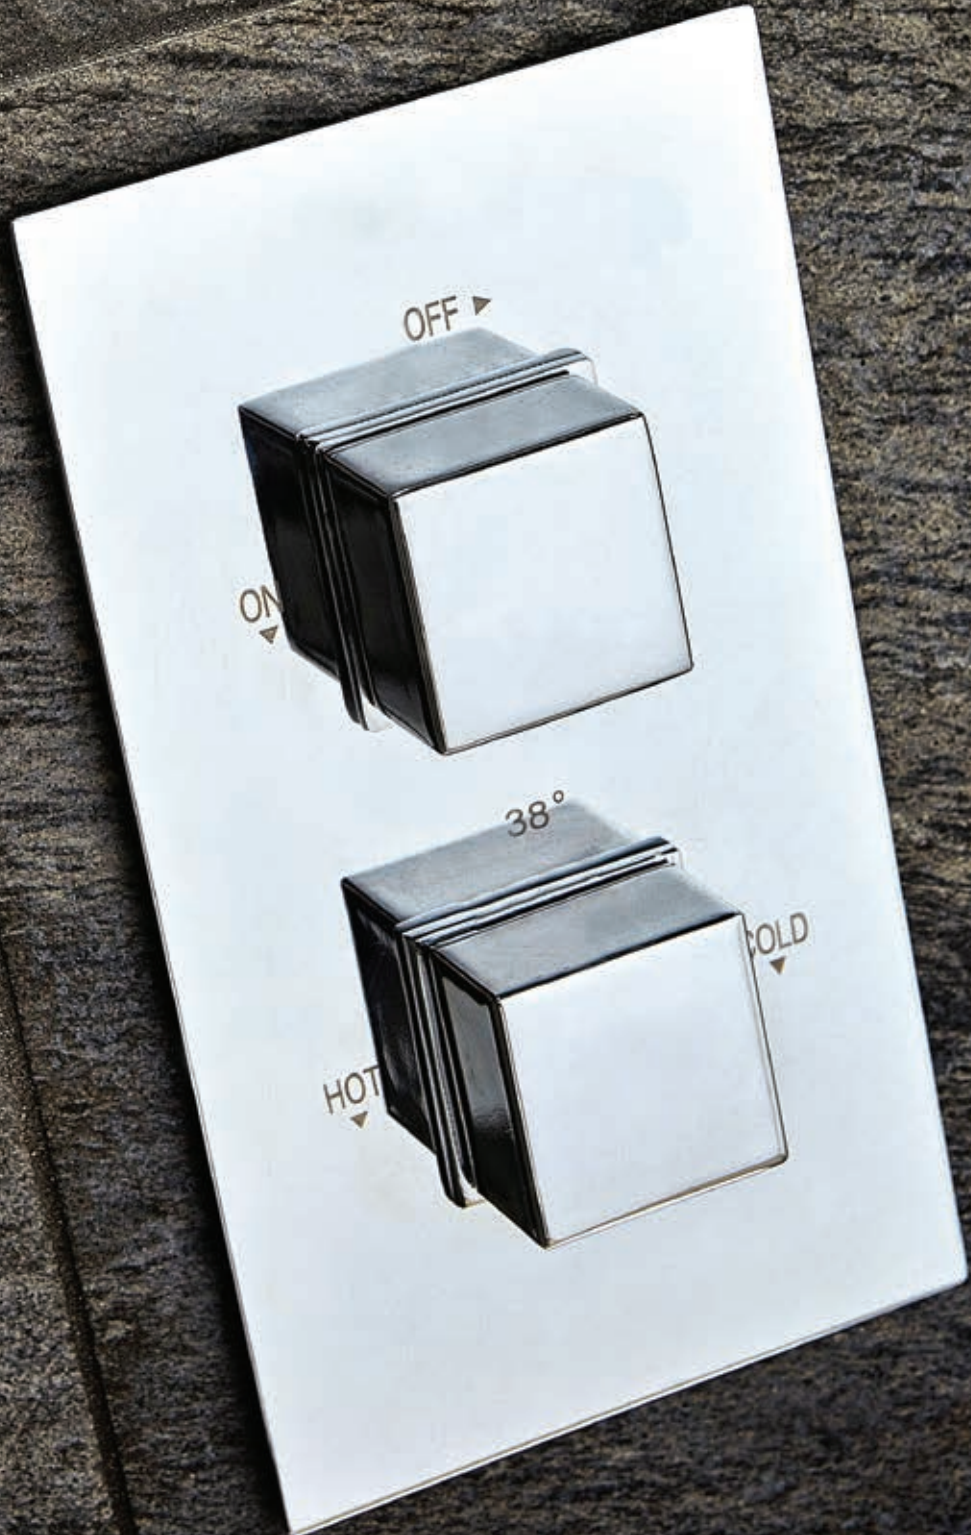

- > Concealed valves for a modern minimal look
- > Recessed for a streamlined appearance
- > Multi control functions
- > Ceramic disc technology for a smooth operation
- > Precise and safe thermostatic control
- > 100% brass construction body and trim set
- > Solid brass face plate
- > Only 75mm depth needed in wall cavity
- > All concealed valves are WRAS approved