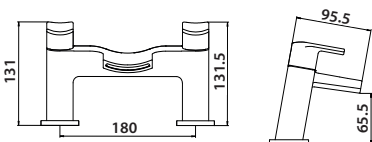

Bath Filler