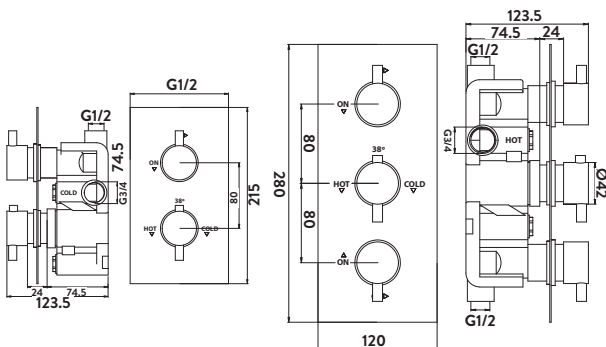

FEATURES

- > Manufactured from solid brass.
- > Suitable for water systems between 0.2 to 4 bar pressure.
- > Suitable for all water systems.
- > Thermostatically controlled.
- > Built-in anti-scald device.
- > Suitable for use with shower pumps.
- > 10 year guarantee.