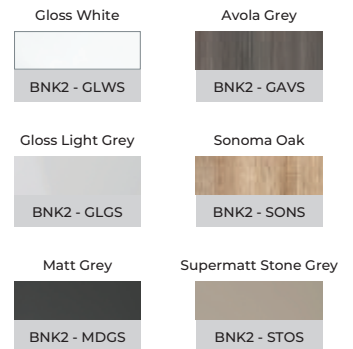

MODERN PANELS

Please state both carcass and door codes when ordering

Total £248.00

Carcass
£154.00

Front Panel Pack
£94.00