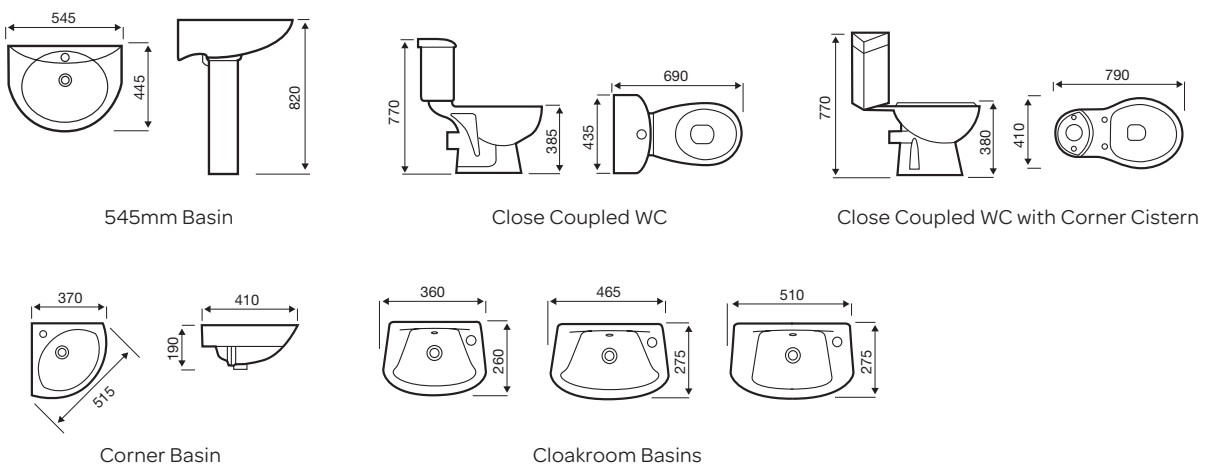

Basin

Close Coupled WC

Back to Wall WC

Wall Hung WC

Astley

Basin

Close Coupled WC

G4k