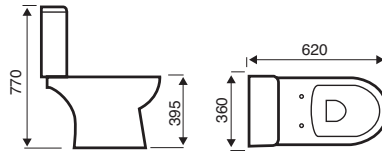

Lifestyle

550mm 1th Basin

450mm & 500mm 1th Basin

360mm & 450mm 2th Basin

480mm Corner Basin

500mm (a) & 450mm (b) Basin & Semi ped

Close Coupled WC

Close to Wall WC