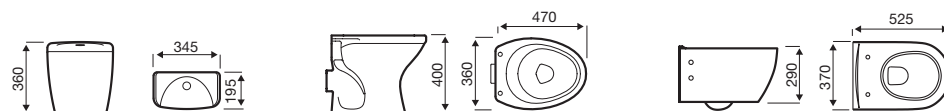

Additional Sanitaryware

Berwick Low Level Cistern

Berwick Low Level WC Pan

Metro-K Wall Hung Pan