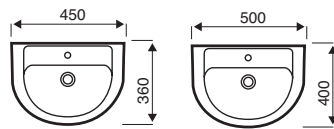

Lifestyle

Pure

Studio

Genoa