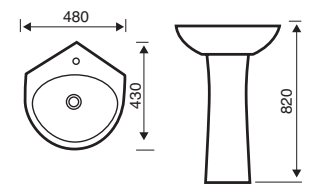

Lifestyle

550mm 1th Basin

450mm & 500mm 1th Basin

360mm & 450mm 2th Basin

480mm Corner Basin

500mm (a) & 450mm (b) Basin & Semi ped

Close Coupled WC

Close to Wall WC