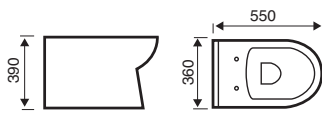

Back to Wall WC