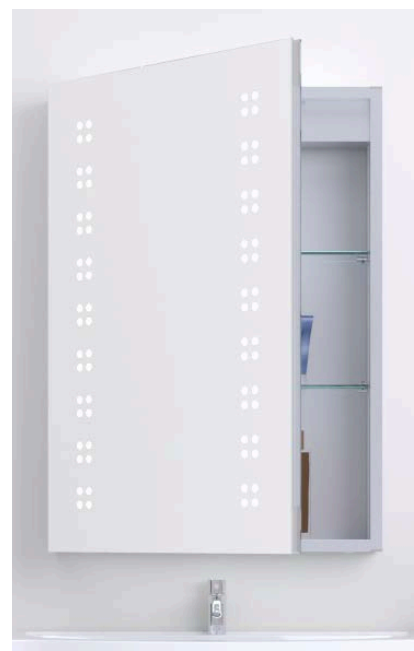

- Sensor switch
- Demister pad
- Charging socket for shaver or toothbrush
- Two glass shelves
- Double sided mirror door

MIR103

£499.00

Fine 700x500mm LED Mirror Cabinet

- Sensor switch
- Demister pad
- Charging socket for shaver or toothbrush
- Two glass shelves
- Double sided mirror door

MIR104

£409.00

Link 700x500mm LED Mirror Cabinet

- Sensor switch
- Demister pad
- Charging socket for shaver or toothbrush
- Two glass shelves
- Double sided mirror door

MIR105

£409.00

Kandy 700x500mm LED Mirror Cabinet

- Sensor switch
- Demister pad
- Charging socket for shaver or toothbrush
- Two glass shelves
- Double sided mirror door

MIR106

£409.00

600mm 2 Drawer Wall Mounted Unit
& Basin with Illuminated Mirror

H 620 X W 600 X D 390
FUR906MIA