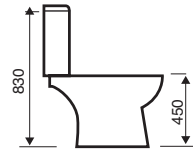

Lifestyle

550mm 1th Basin

450mm & 500mm 1th Basin

360mm & 450mm 2th Basin

480mm Corner Basin

500mm (a) & 450mm (b) Basin & Semi ped

Close Coupled WC

Close to Wall WC