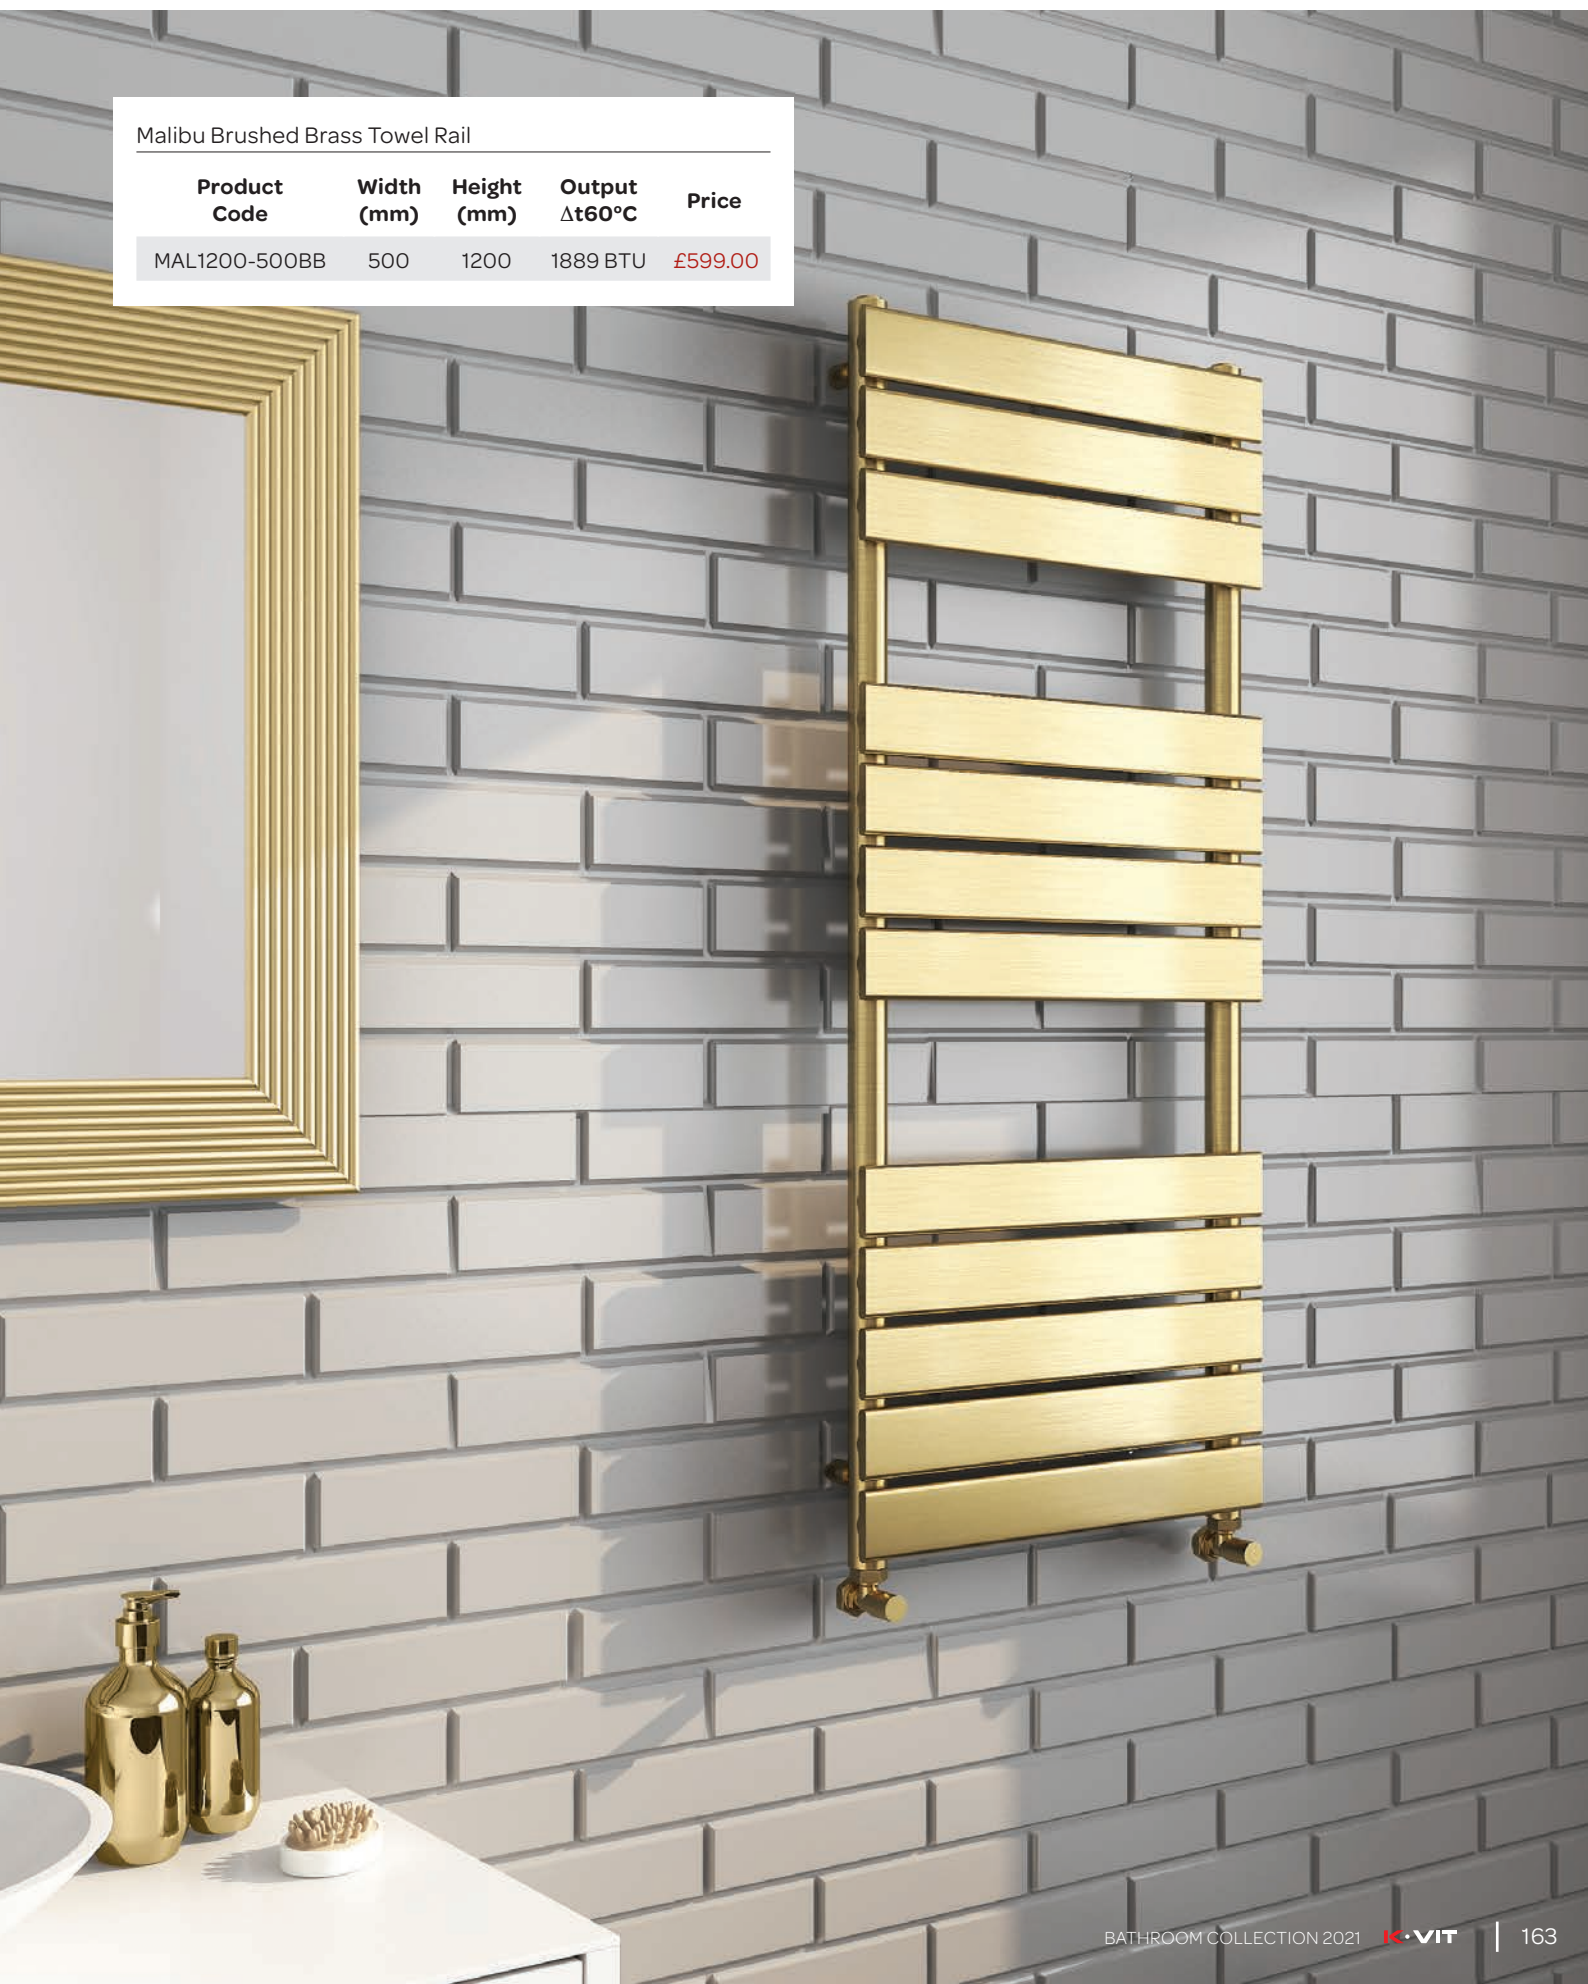

Malibu

Malibu Brushed Brass Towel Rail

Product Code	Width (mm)	Height (mm)	Output $\Delta t60^{\circ}\text{C}$	Price
MAL1200-500BB	500	1200	1889 BTU	£599.00

Oregon

5 5 Year
Guarantee

Oregon Chrome Designer Rail