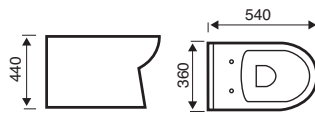

Comfort Height Back to Wall WC