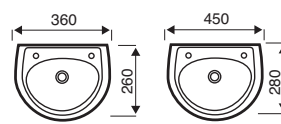

Lifestyle

Pure

Studio

Genoa