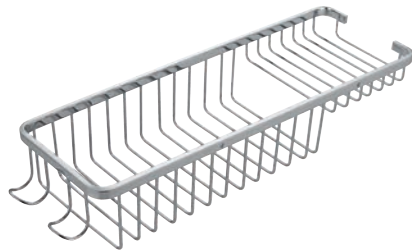

Wire Accessories

Hanging Shower Tidy

ACC103

£102.60

Soap Basket

ACC099

£47.52

Soap Basket with Hook