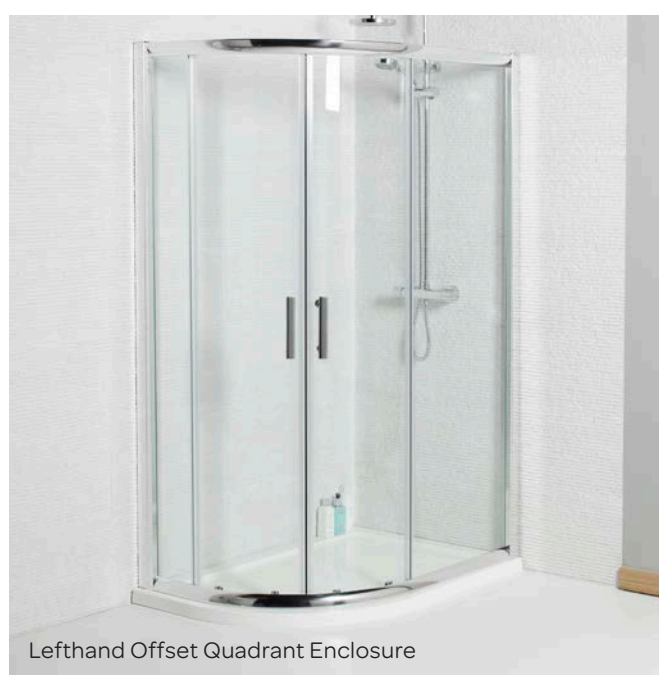

Lifetime
Guarantee

6mm
Glass

1850mm
Height

Shower Enclosures

Lefthand Offset Quadrant Enclosure

Koncept Quadrant Shower Enclosure

800mm

Adj. 760 – 780mm

6KON800Q

£325.00

900mm

Adj. 860 – 880mm

6KON900Q

£325.00

Koncept Offset Quadrant Shower Enclosure

900 x 760mm

Adj. 860 – 880/720 – 740mm

KON976Q

£399.00

1000 x 800mm

Adj. 960 – 980/760 – 780mm

KON108Q

£409.00

1200 x 800mm

Adj. 1160 – 1180/760 – 780mm

KON128Q

£419.00

1200 x 900mm

Adj. 1160 – 1180/860 – 880mm

KON129Q

£419.00