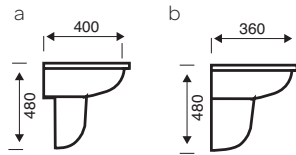

Lifestyle

550mm 1th Basin

450mm & 500mm 1th Basin

360mm & 450mm 2th Basin

480mm Corner Basin

500mm (a) & 450mm (b) Basin & Semi ped

Close Coupled WC

Close to Wall WC