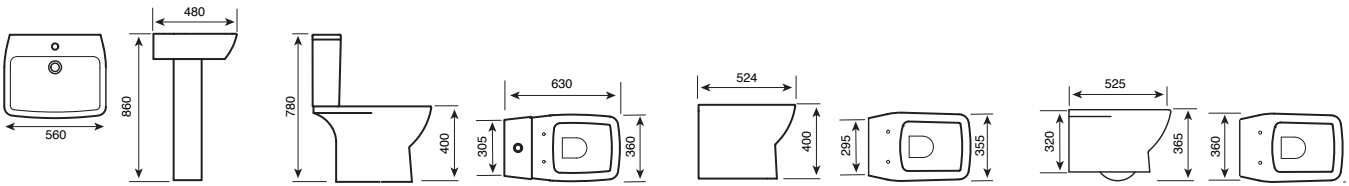

Project

Milton

Ozone

Trim

Basin

Close Coupled WC

Back to Wall WC

Evoque