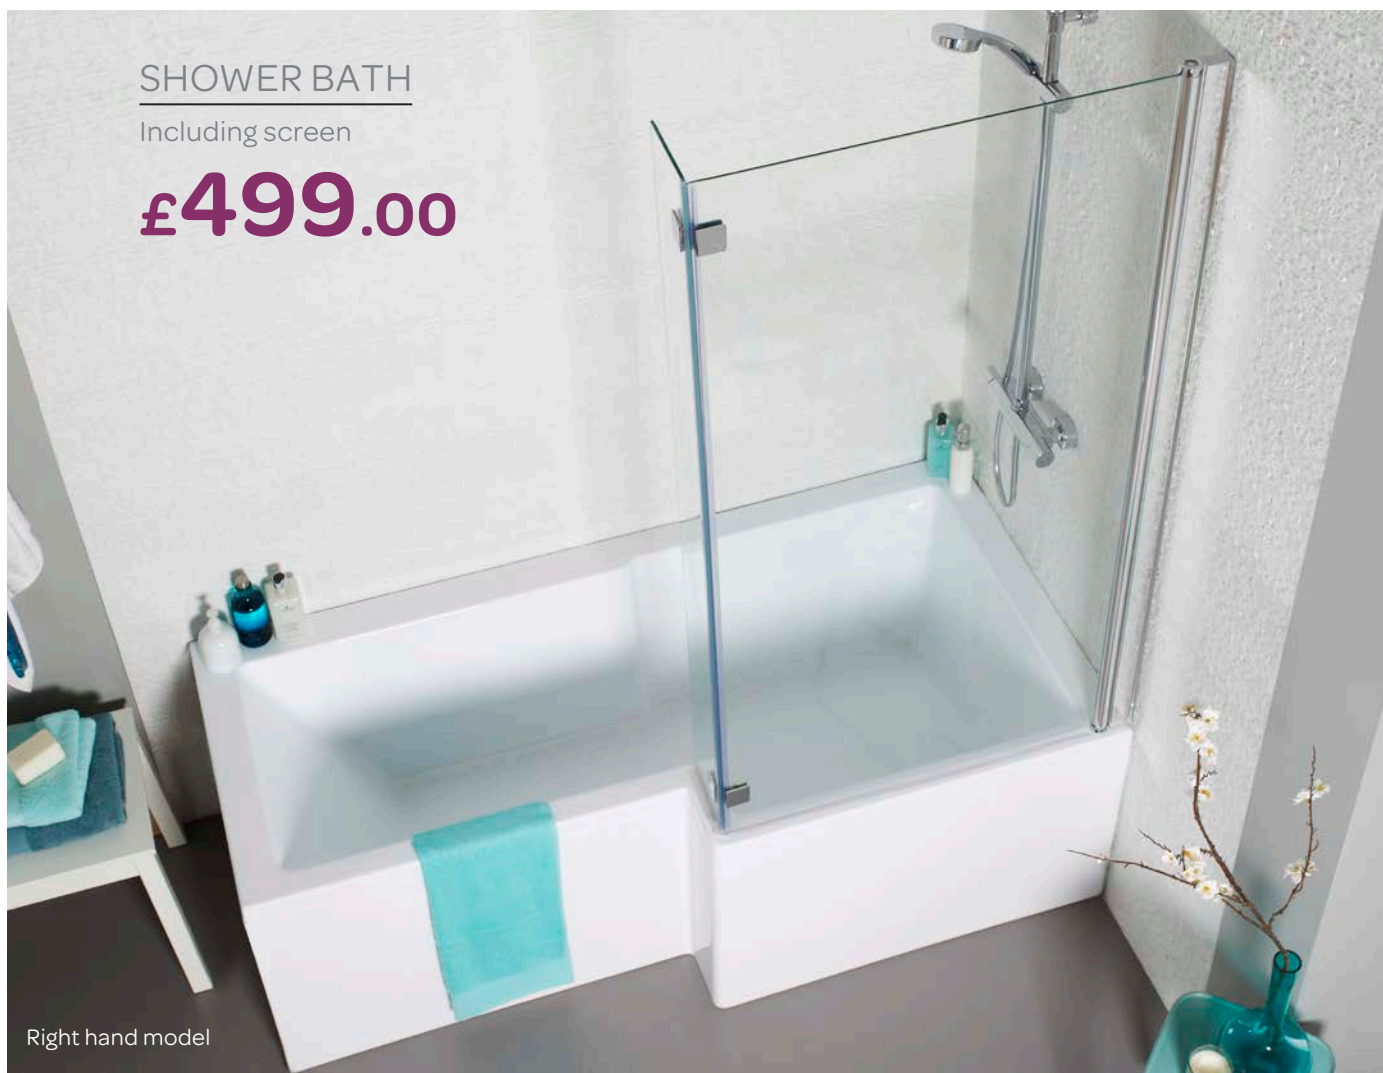

£927.72

Baths & Panels

Freestanding Baths	40
Baths	42-45
Bath Shower Screens	46-47
Bath Panels	48

Baths

SHOWER BATH

Including screen

£499.00

Right hand model